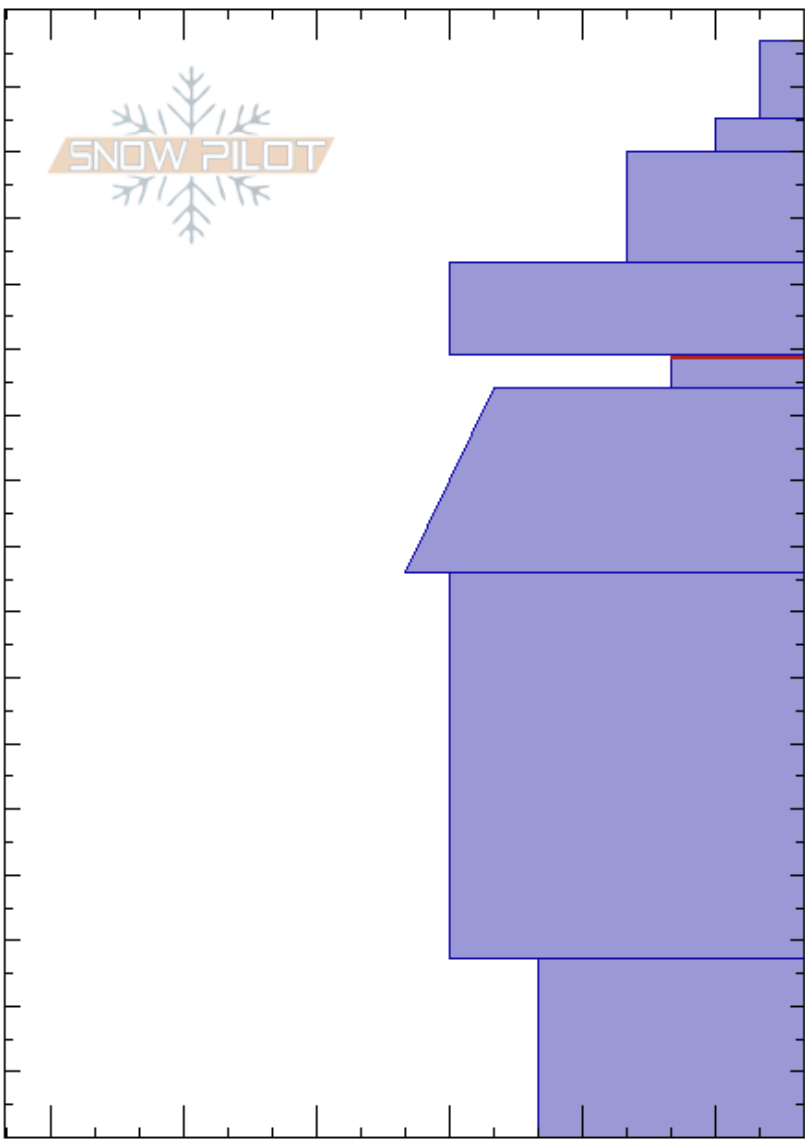

The Throne NE
 Bridger Range
 MT
Elevation: 8200 ft
Aspect: 110°
Specifics: We skied slope

Eric Knoff
 02/07/2017 - 12:35pm
Co-ord:
Slope Angle: 34°
Wind Loading:

Stability: Good **HS:** 167 **Layer Notes:**
Air Temperature: -5°C **119-114cm:** Problematic layer
Sky Cover: OVC
Precipitation: NO
Wind: Calm

Height (cm)	Crystal		ρ kg/m ³	Stability tests & Layer comments
	Form	Size		
167				
160	+			
150	△			
140	/			
130	●			
120	□	0.5-1		← ECTN8 @119cm
110				
100	●			
90				
80				
70				
60	⊖			
50				
40				
30				
20				
10	⊖			
0				