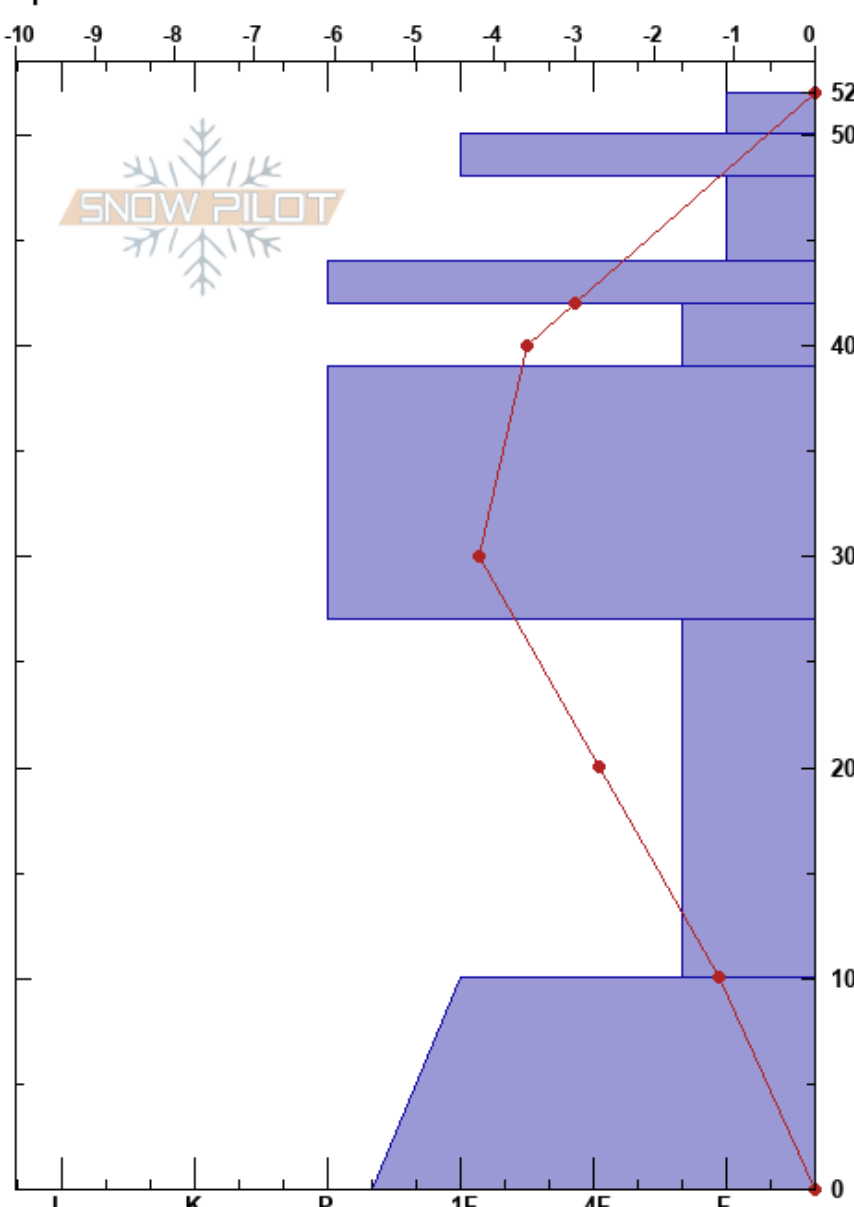

Thanksgiving Bowl
Teton Range
WY
Elevation: 9027 ft
Aspect: 145°
Specifics:

Chris McCollister
11/23/2019 - 11:30am
Co-ord: 12T 502470W 4814546N
Slope Angle: 30°
Wind Loading: no

Stability: **HS:52**
Air Temperature: -4°C
Sky Cover: CLR
Precipitation: NO
Wind: Calm
Layer Notes: 42-39cm: Problematic layer

Form	Crystal Size	Moisture	ρ kg/m ³	Stability tests & Layer comments
V	20			
-				
☒	0.5			
☉☉				
⊖	0.5-1			
☉☉				
⊖	1			
● (⊖)	1			

Notes: This pit was dug on a southeast facing part of a small terrain feature. This slope is partially shaded by a ridge to the east and is more representative of an east facing slope at this elevation.