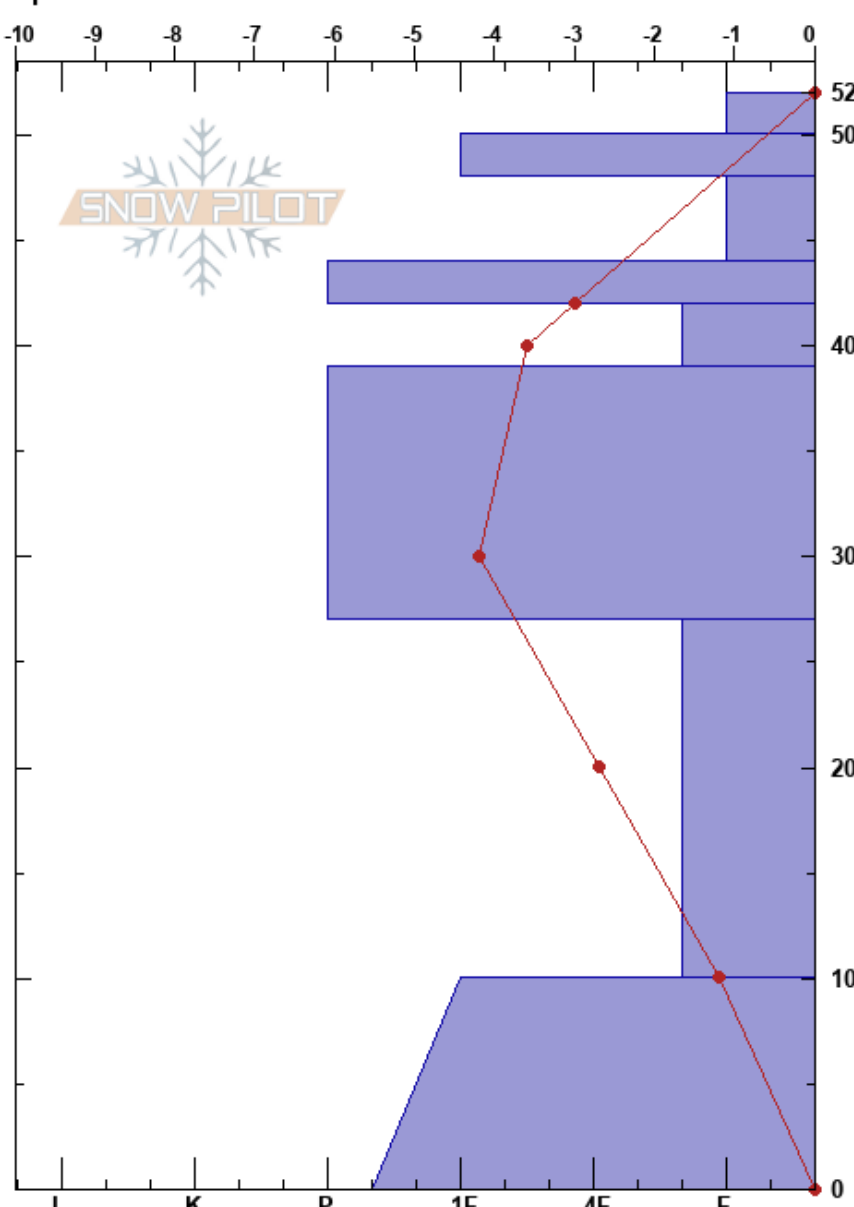

Thanksgiving Bowl  
Teton Range  
WY  
Elevation: 9027 ft  
Aspect: 145°  
Specifics:

Chris McCollister  
11/23/2019 - 11:30am  
Co-ord: 12T 502470W 4814546N  
Slope Angle: 30°  
Wind Loading: no

Stability: **HS:52**  
Air Temperature: -4°C  
Sky Cover: CLR  
Precipitation: NO  
Wind: Calm  
Layer Notes: 42-39cm: Problematic layer

Form	Crystal		Moisture	$\rho$ kg/m <sup>3</sup>	Stability tests & Layer comments
	Size				
V	20				
-					
☒	0.5				
☉☉					
⊖	0.5-1				
☉☉					
⊖	1				
● (⊖)	1				

**Notes:** This pit was dug on a southeast facing part of a small terrain feature. This slope is partially shaded by a ridge to the east and is more representative of an east facing slope at this elevation.