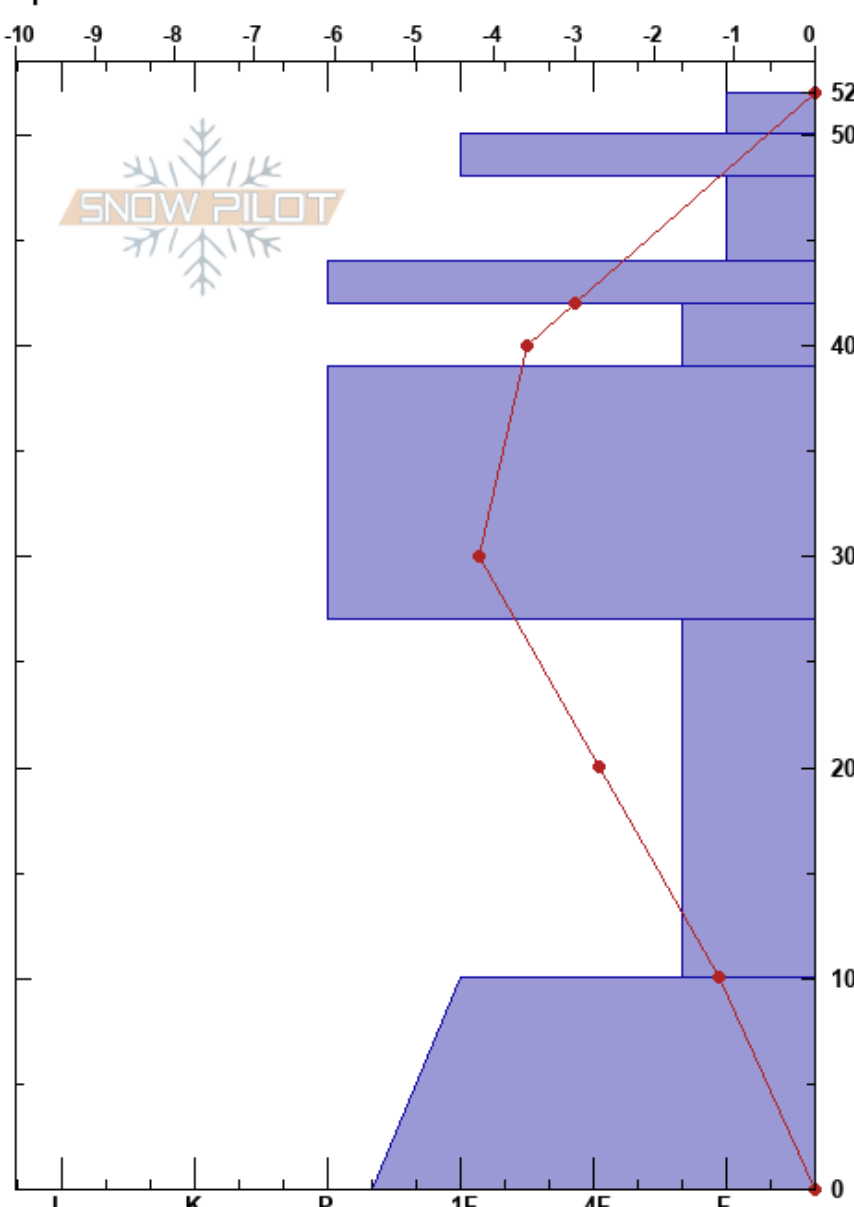

Thanksgiving Bowl
Teton Range
WY
Elevation: 9027 ft
Aspect: 145°
Specifics:

Chris McCollister
11/23/2019 - 11:30am
Co-ord: 12T 502470W 4814546N
Slope Angle: 30°
Wind Loading: no

Stability: **HS:52**
Air Temperature: -4°C
Sky Cover: CLR
Precipitation: NO
Wind: Calm
Layer Notes: 42-39cm: Problematic layer

Form	Crystal		Moisture	ρ kg/m ³	Stability tests & Layer comments
	Size				
V	20				
-					
☒	0.5				
☉☉					
⊖	0.5-1				
☉☉					
⊖	1				
● (⊖)	1				

Notes: This pit was dug on a southeast facing part of a small terrain feature. This slope is partially shaded by a ridge to the east and is more representative of an east facing slope at this elevation.