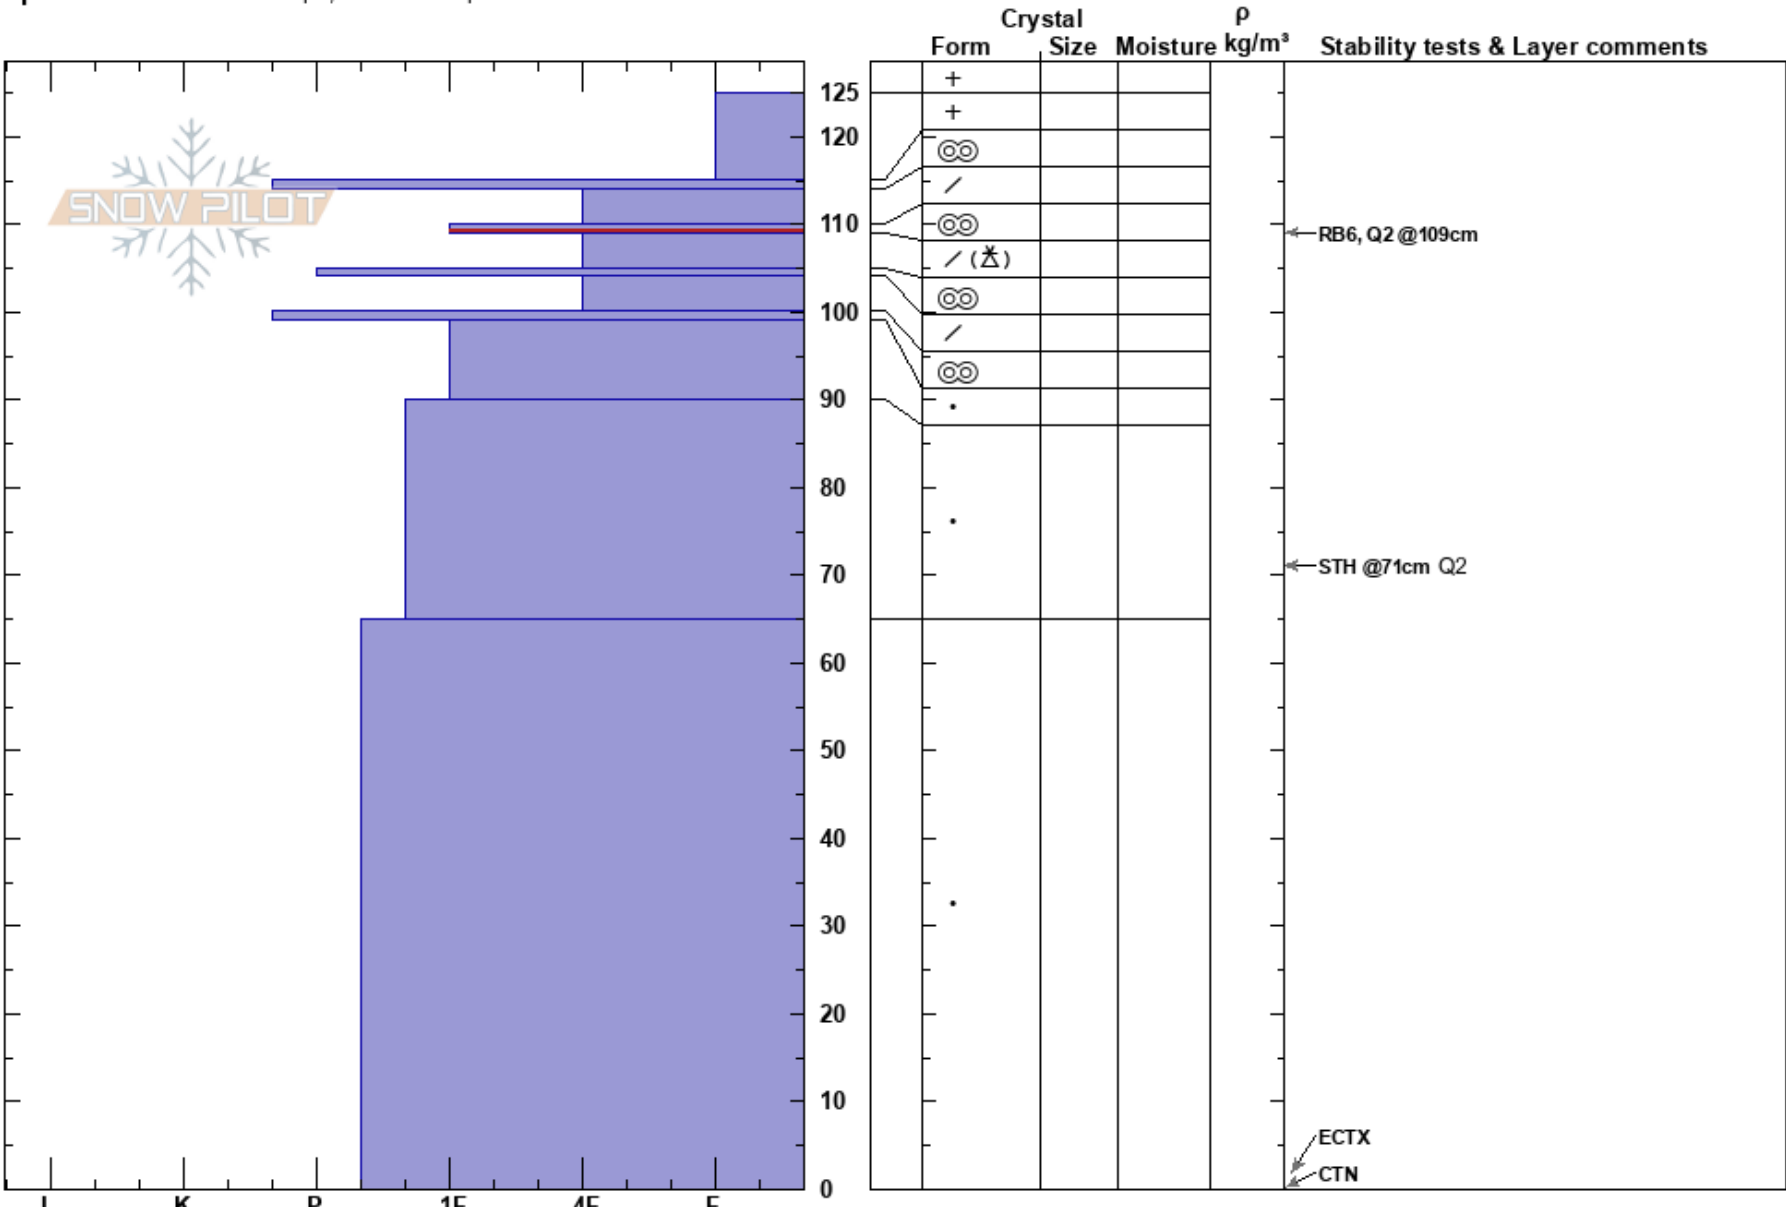

Mt. Blackmore
Gallatin Range-N
MT
Elevation: 2843 m
Aspect: NE
Specifics: Ski tracks on slope; We skied slope

Kevin Stewart
11/23/2019 - 12:41pm
Co-ord: 45.44311N, -110.99828W
Slope Angle: 35°
Wind Loading: no

Stability: Good
Air Temperature: -2.8°C
Sky Cover: OVC
Precipitation: NO
Wind: E Moderate

HS: 125
Layer Notes:
110-109cm: Problematic layer

Notes: Wind loading in isolated patches on NE-E aspects