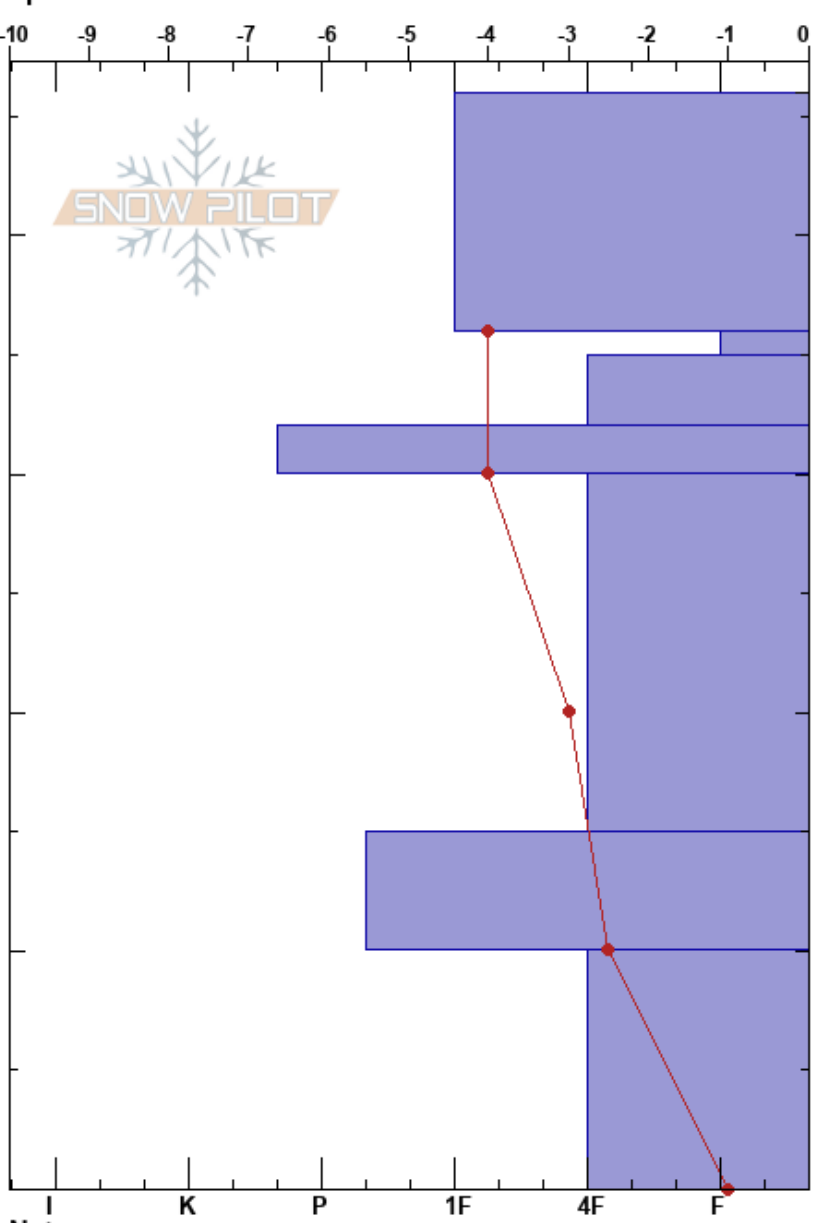

Monster Left 1
 purcell
 BC
 Elevation: 2390 m
 Aspect: NW
 Specifics:

Derek Tryon
 23/11/2019 - 13:30
 Co-ord: 50.42700N, -116.18239W
 Slope Angle: 25°
 Wind Loading: yes

Stability:
 Air Temperature: -4°C
 Sky Cover: OVC
 Precipitation: S-1
 Wind: W Moderate

HS:46
 PF:37
 Layer Notes:

Form	Crystal		Moisture	ρ kg/m ³	Stability tests & Layer comments
	Size				
△	1				
/	1		D		
∨	4				
□	2				
⊙⊙					← ECTP7 @30cm
□ (∧)	3(3)				
⊙⊙					
∧	4				

Notes:

I K P 1F 4F F