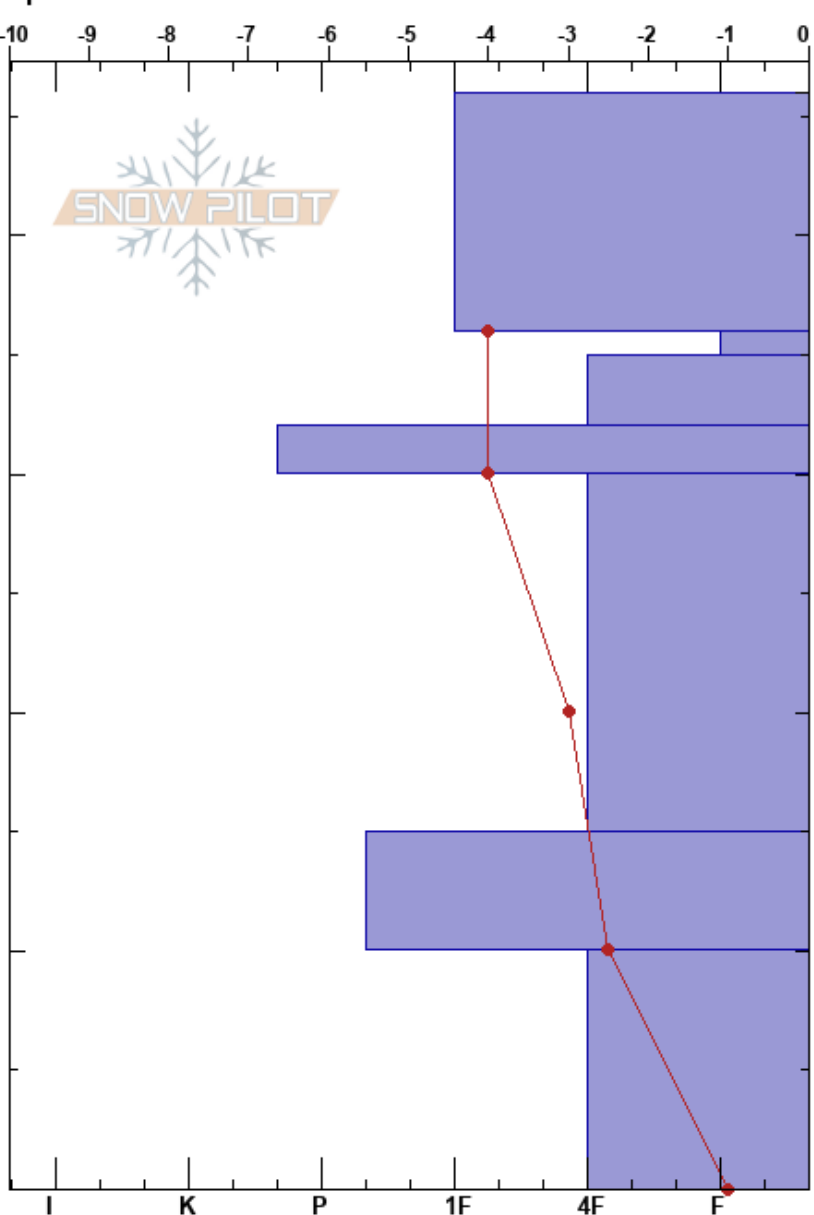

Monster Left 1
 purcell
 BC
 Elevation: 2390 m
 Aspect: NW
 Specifics:

Derek Tryon
 23/11/2019 - 13:30
 Co-ord: 50.42700N, -116.18239W
 Slope Angle: 25°
 Wind Loading: yes

Stability:
 Air Temperature: -4°C
 Sky Cover: OVC
 Precipitation: S-1
 Wind: W Moderate

HS:46
 PF:37
 Layer Notes:

| Form | Crystal | | ρ kg/m ³ | Stability tests & Layer comments |
|-------|---------|----------|-----------------------------|----------------------------------|
| | Size | Moisture | | |
| ⊘ | 1 | | | |
| / | 1 | D | | |
| ∨ | 4 | | | |
| □ | 2 | | | |
| ⊙⊙ | | | | ← ECTP7 @30cm |
| □ (∧) | 3(3) | | | |
| ⊙⊙ | | | | |
| ∧ | 4 | | | |