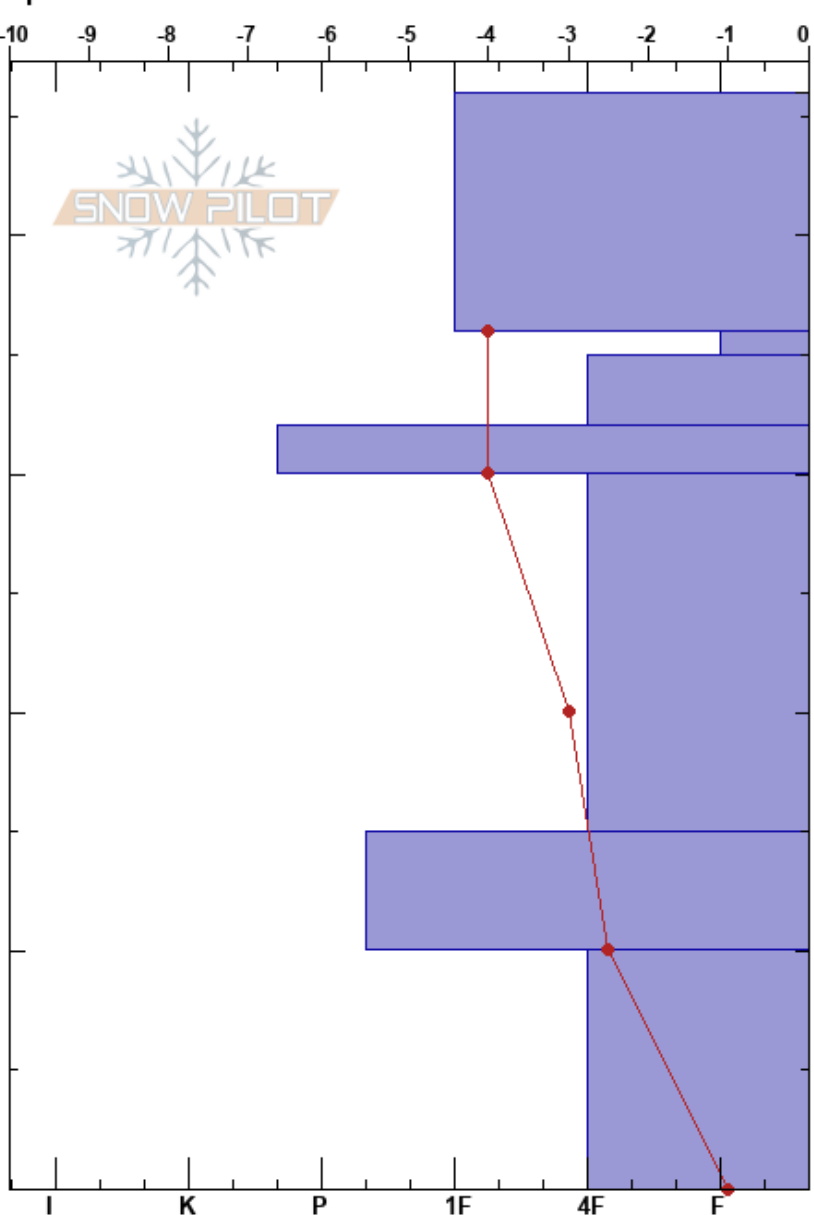

Monster Left 1
 purcell
 BC
 Elevation: 2390 m
 Aspect: NW
 Specifics:

Derek Tryon
 23/11/2019 - 13:30
 Co-ord: 50.42700N, -116.18239W
 Slope Angle: 25°
 Wind Loading: yes

Stability:
 Air Temperature: -4°C
 Sky Cover: OVC
 Precipitation: S-1
 Wind: W Moderate

HS:46
 PF:37
 Layer Notes:

Form	Crystal		ρ kg/m ³	Stability tests & Layer comments
	Size	Moisture		
△	1			
/	1	D		
∇	4			
□	2			
⊙				← ECTP7 @30cm
□ (∧)	3(3)			
⊙				
∧	4			

Notes:

I K P 1F 4F F