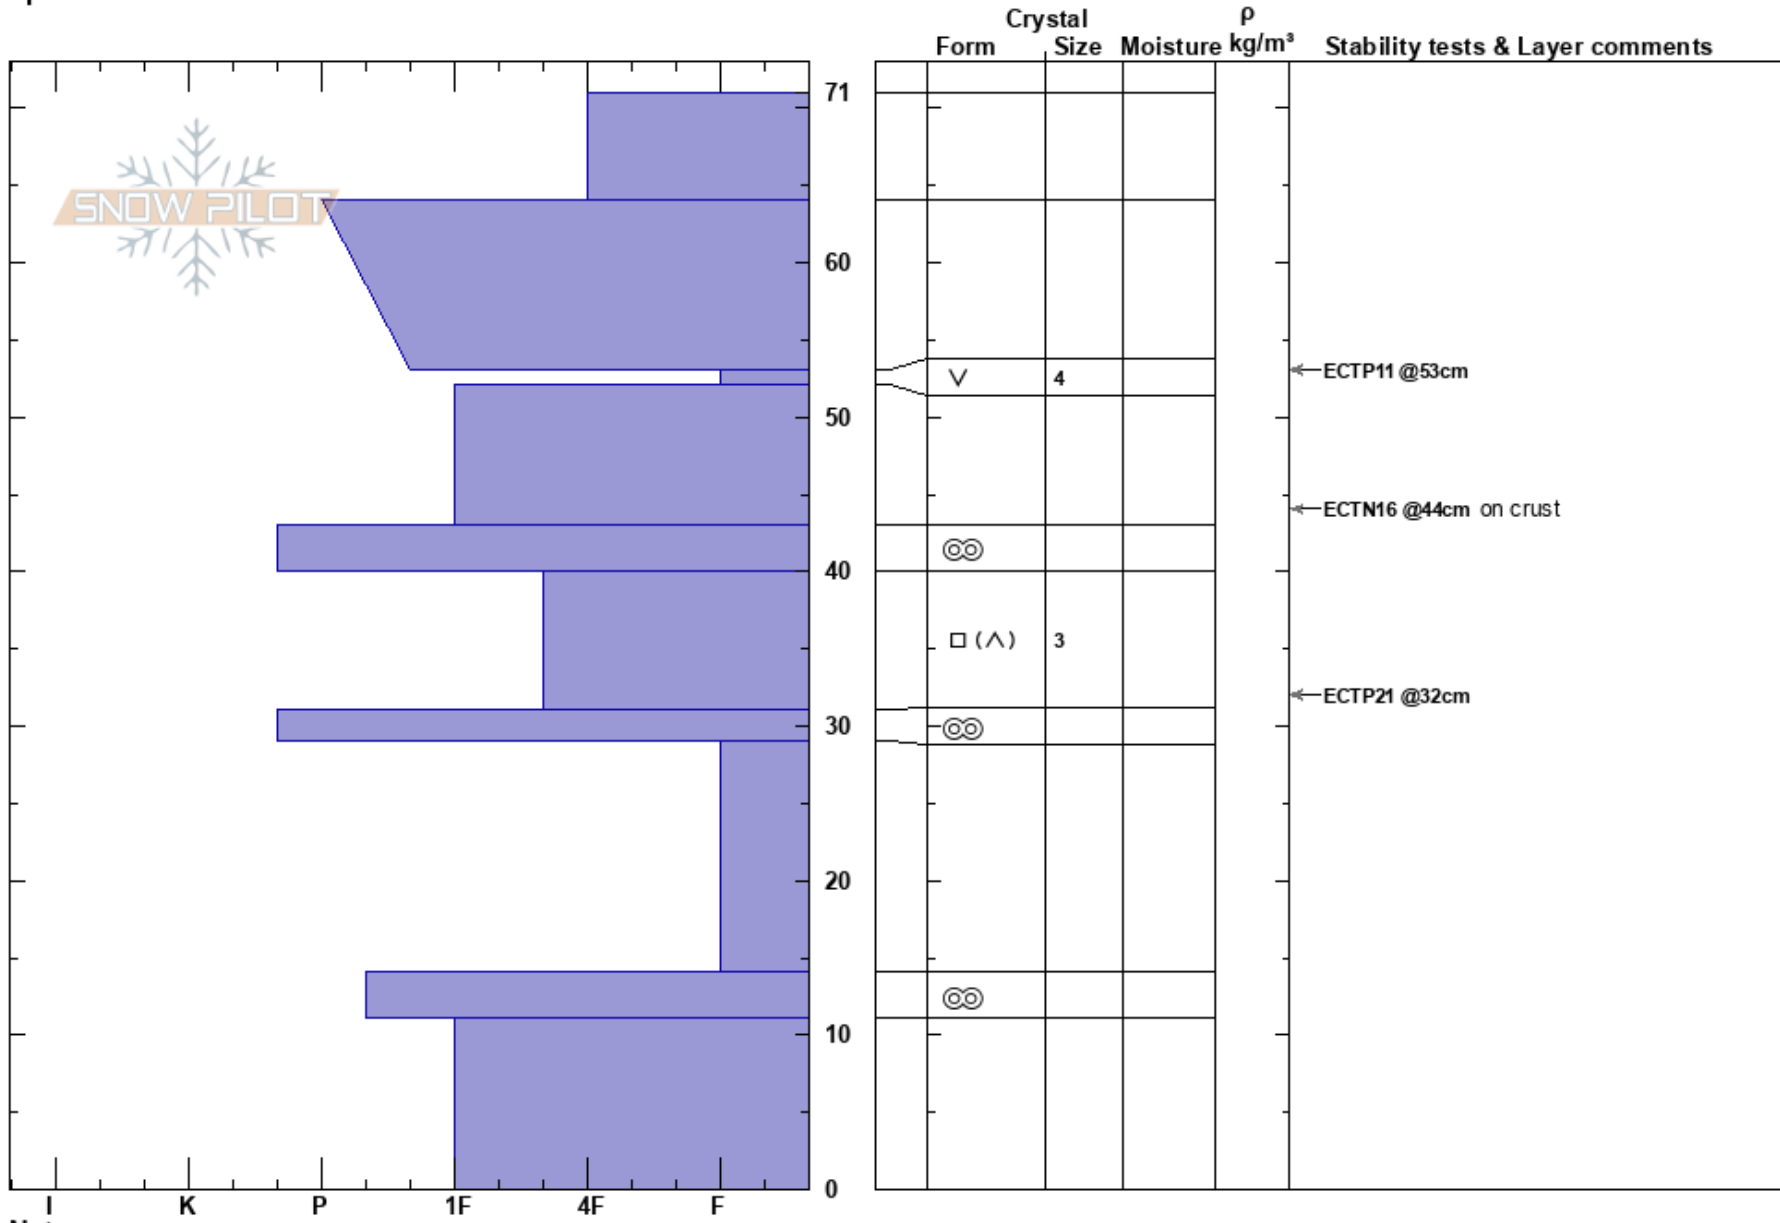

Monster Left
 purcell
 BC
 Elevation: 2390 m
 Aspect: N
 Specifics:

Derek Tryon
 23/11/2019 - 14:20
 Co-ord: 50.42735N, -116.18220W
 Slope Angle: 25°
 Wind Loading: yes

Stability:
 Air Temperature: -3°C
 Sky Cover: OVC
 Precipitation: S-1
 Wind: W Moderate

HS:71
 PF:30
 Layer Notes:

Notes: