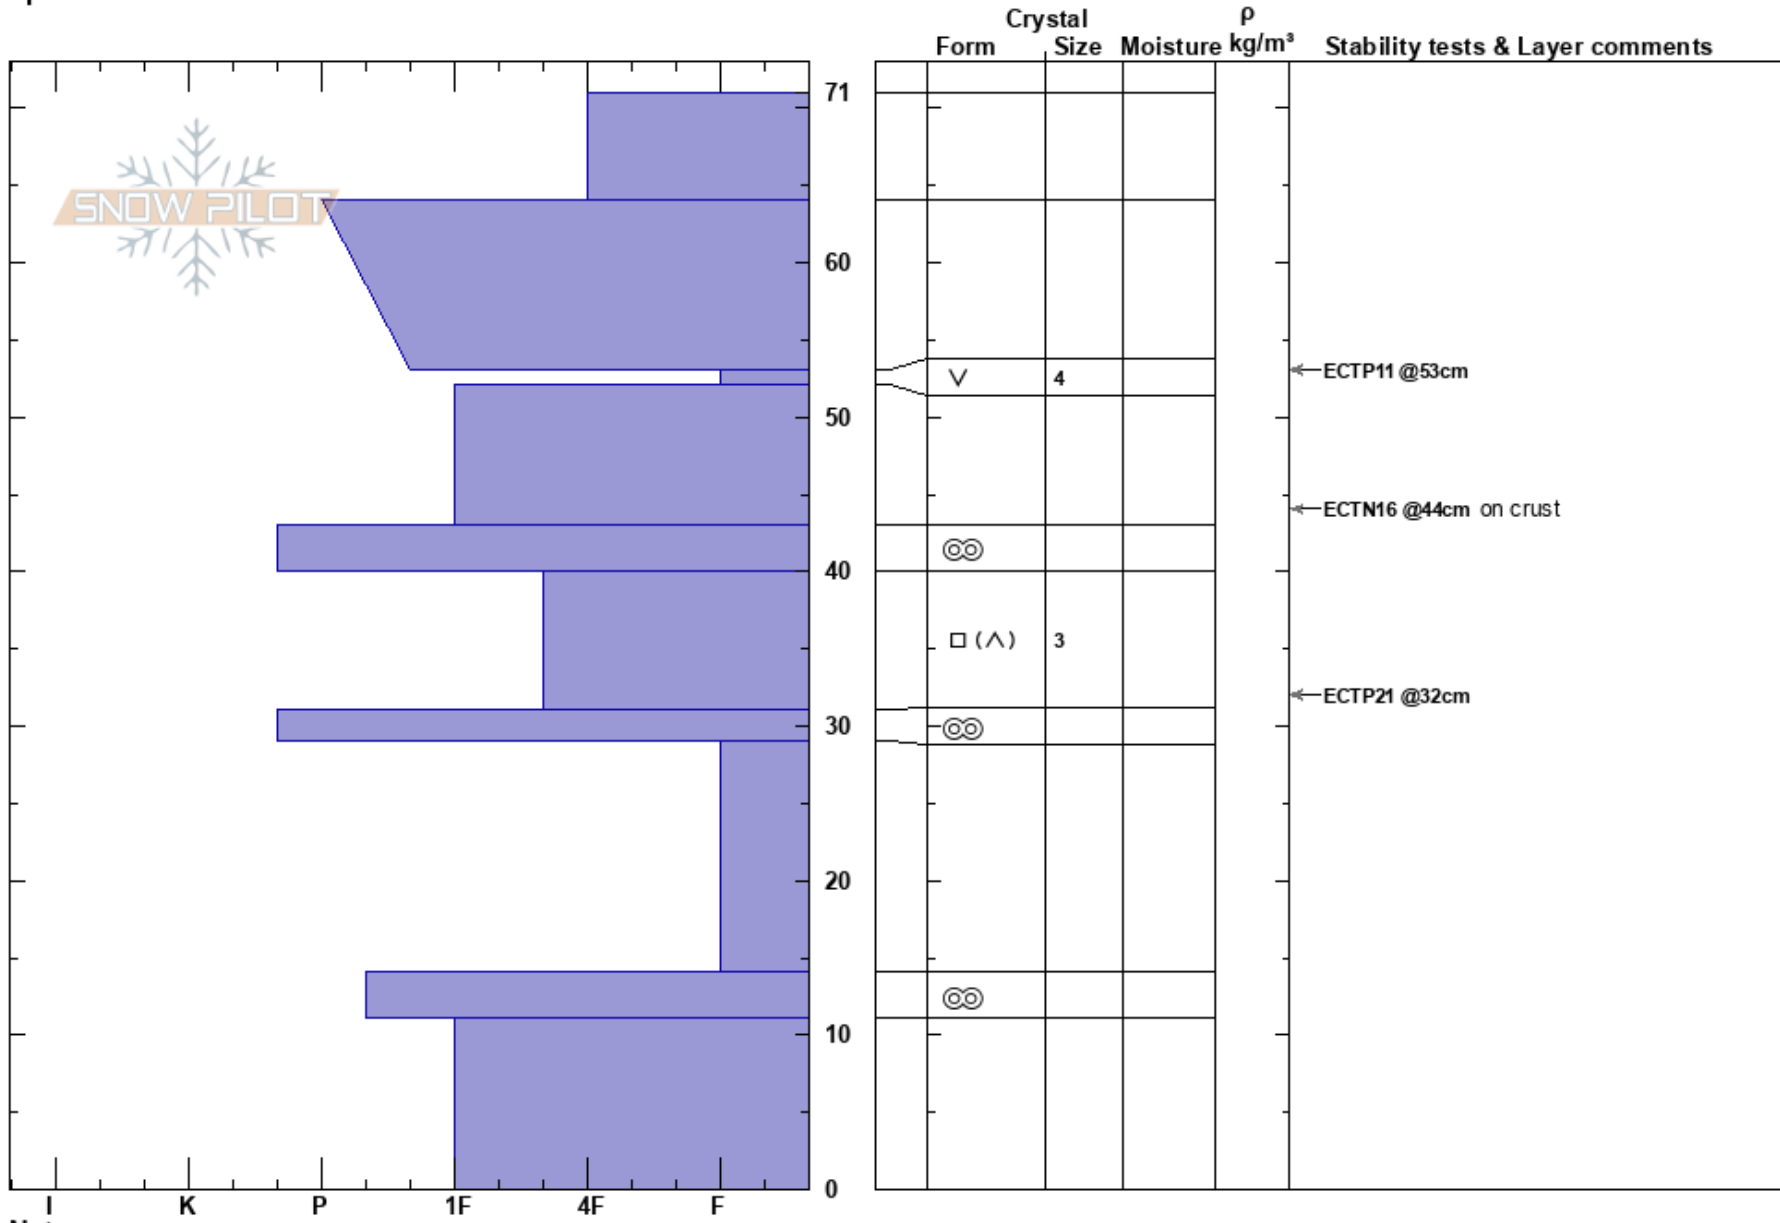

Monster Left  
 purcell  
 BC  
 Elevation: 2390 m  
 Aspect: N  
 Specifics:

Derek Tryon  
 23/11/2019 - 14:20  
 Co-ord: 50.42735N, -116.18220W  
 Slope Angle: 25°  
 Wind Loading: yes

Stability:  
 Air Temperature: -3°C  
 Sky Cover: OVC  
 Precipitation: S-1  
 Wind: W Moderate

HS:71  
 PF:30  
 Layer Notes:

Notes: