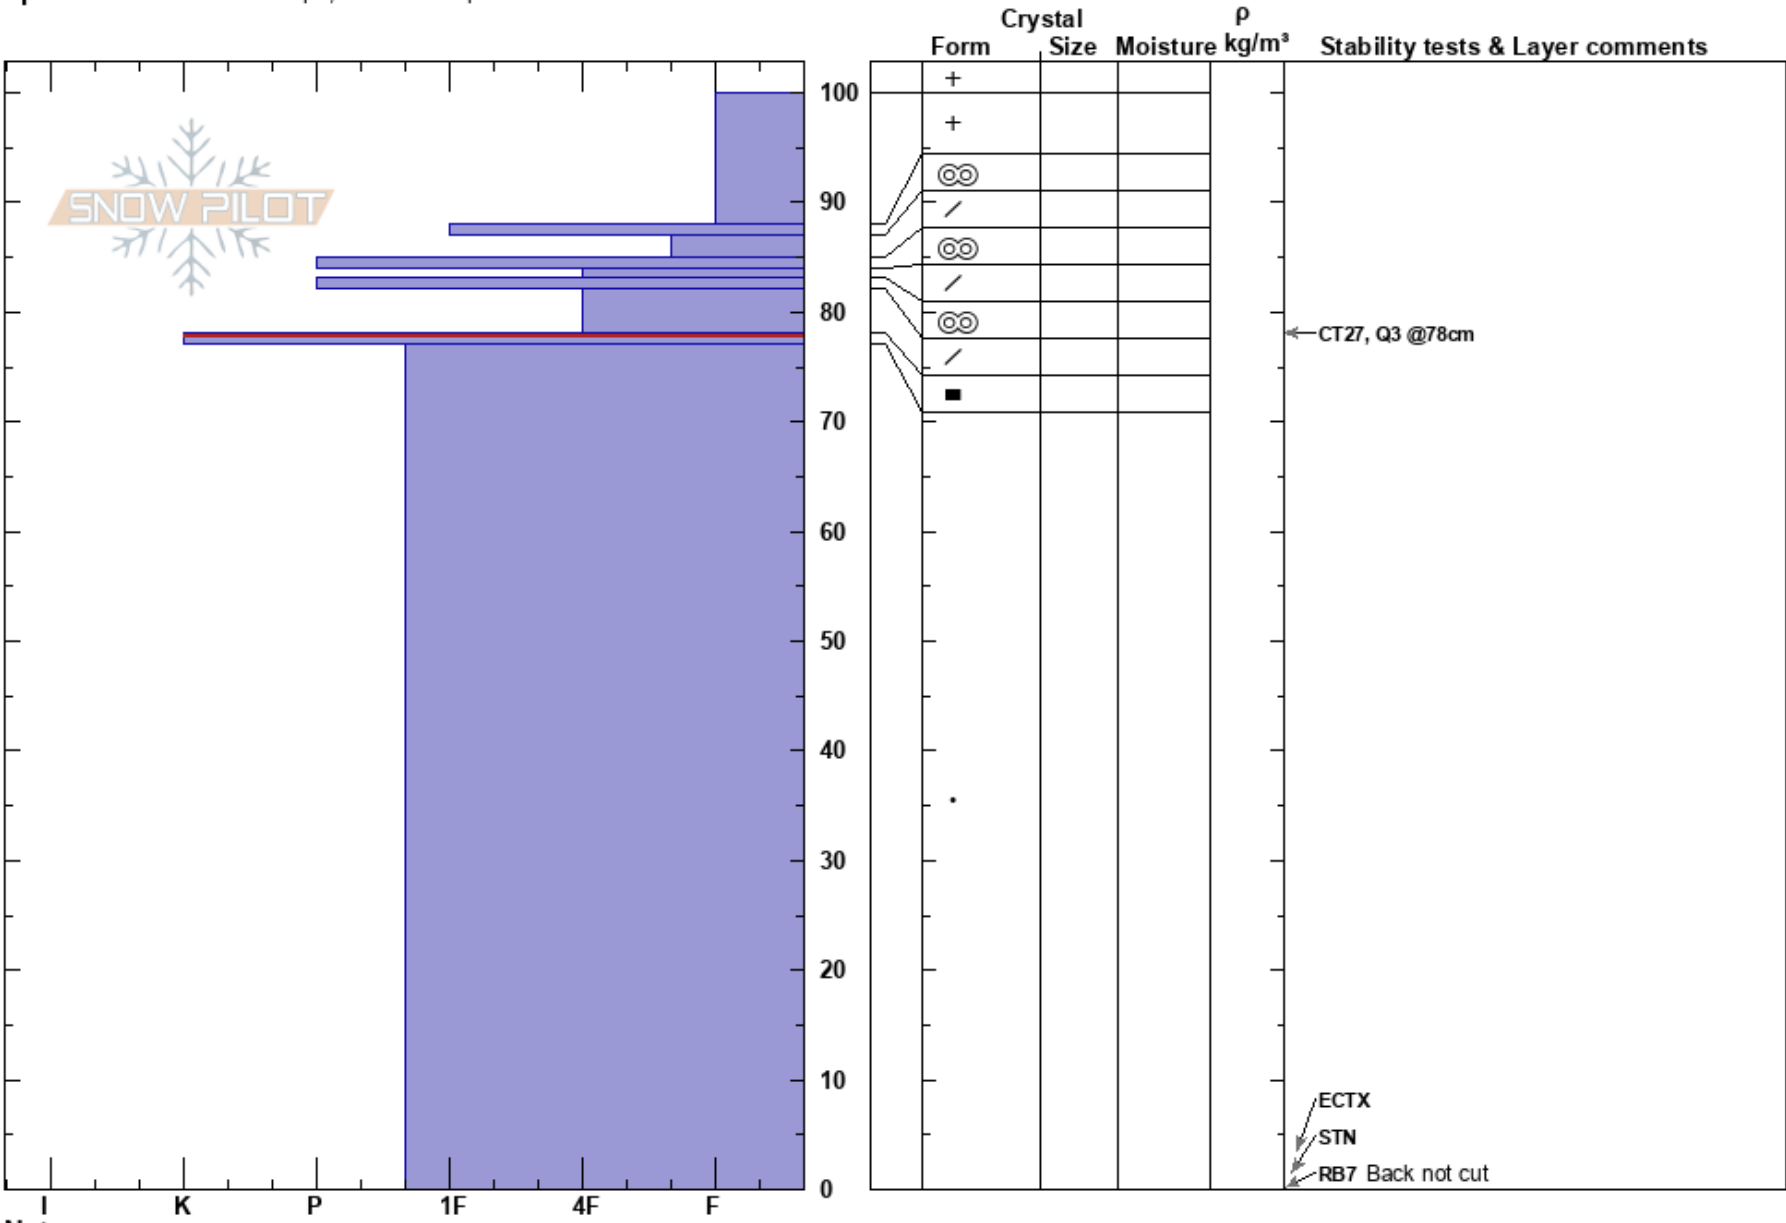

Mt. Blackmore  
 Gallatin Range-N  
 MT  
 Elevation: 2816 m  
 Aspect: NE  
 Specifics: Ski tracks on slope; We skied slope

Kevin Stewart  
 11/21/2019 - 2:17pm  
 Co-ord: 45.44225N, -110.99630W  
 Slope Angle: 30°  
 Wind Loading: no

Stability: Very Good HS:100  
 Air Temperature: -4°C PF:10 78-77cm:Problematic layer  
 Sky Cover: FEW PS:25  
 Precipitation: NO  
 Wind: E Light Breeze

Notes: Surface hoar ~2743m, little to none at pit site.

ECTX  
 STN  
 RB7 Back not cut