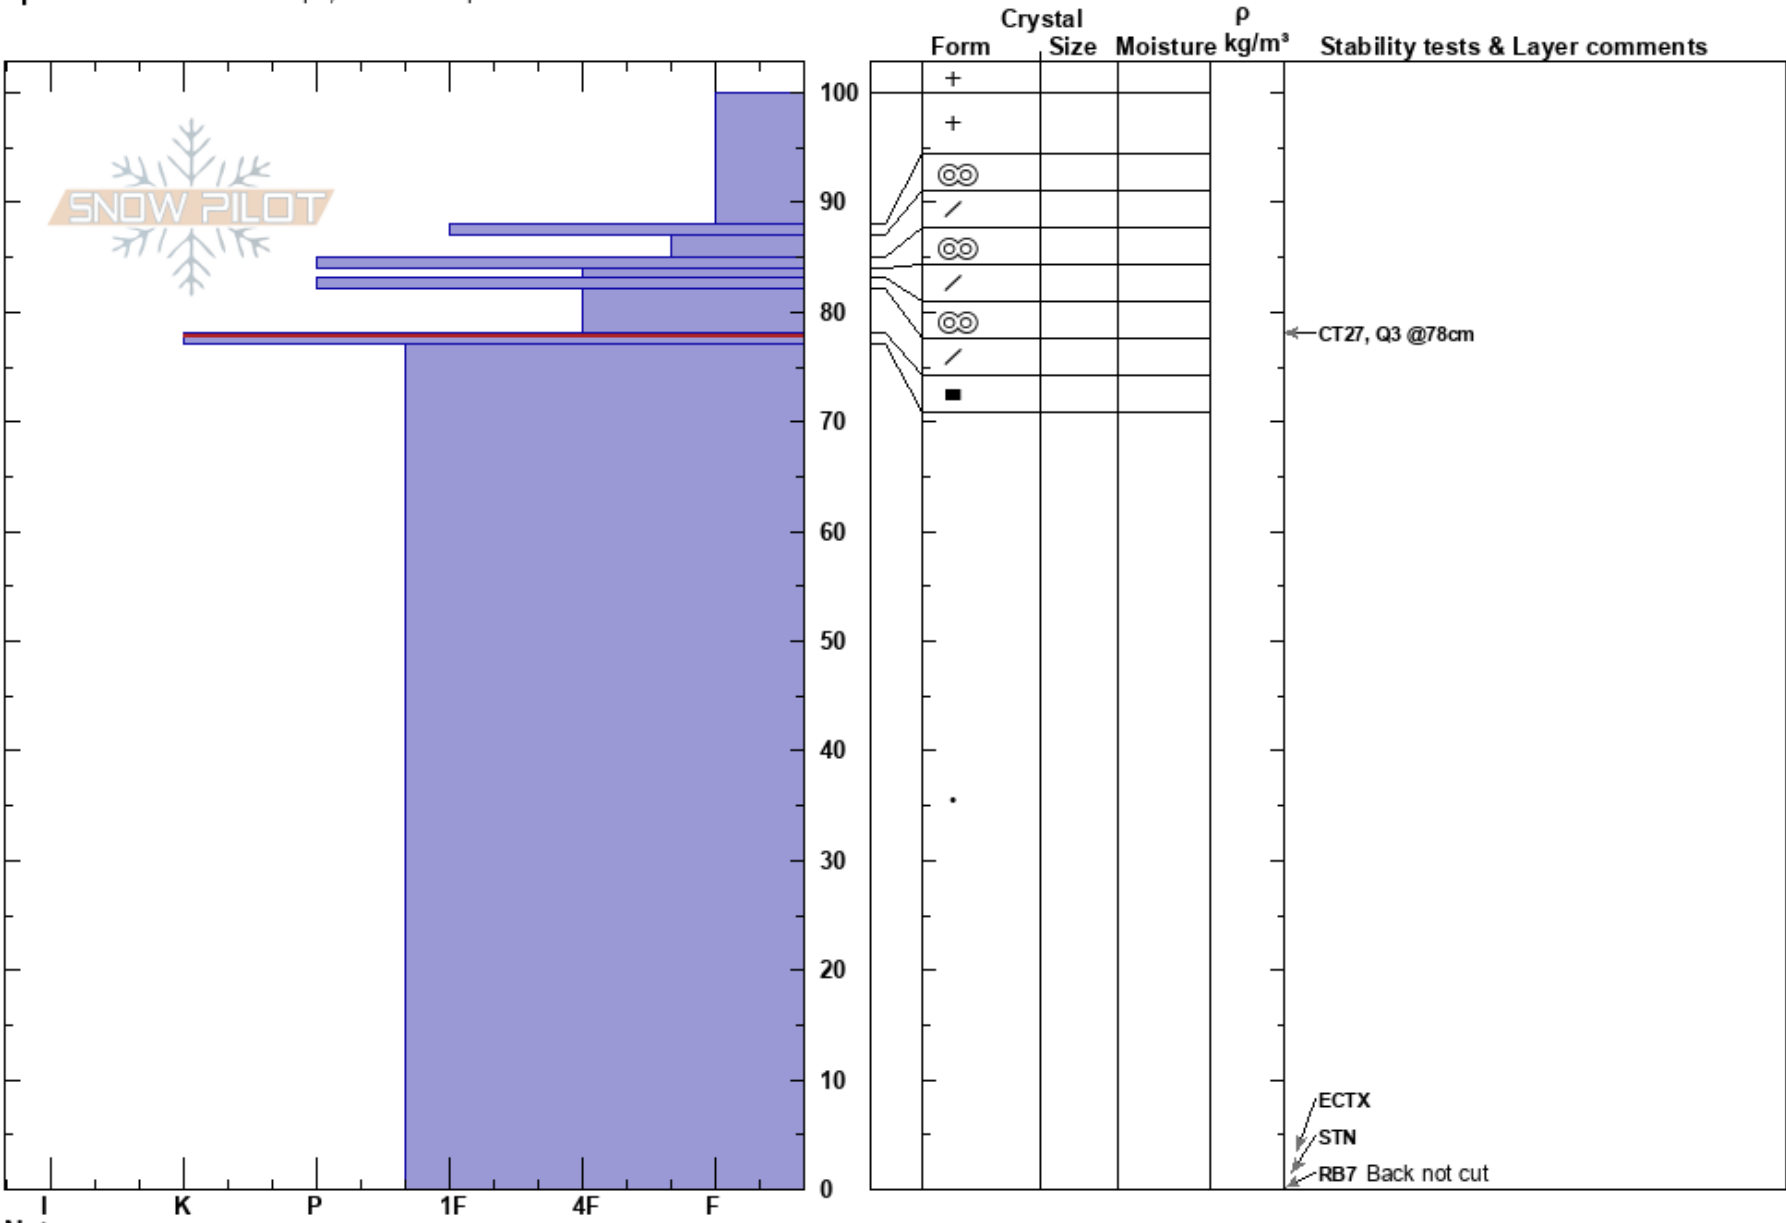

Mt. Blackmore
 Gallatin Range-N
 MT
 Elevation: 2816 m
 Aspect: NE
 Specifics: Ski tracks on slope; We skied slope

Kevin Stewart
 11/21/2019 - 2:17pm
 Co-ord: 45.44225N, -110.99630W
 Slope Angle: 30°
 Wind Loading: no

Stability: Very Good HS:100
 Air Temperature: -4°C PF:10 78-77cm:Problematic layer
 Sky Cover: FEW PS:25
 Precipitation: NO
 Wind: E Light Breeze

Notes: Surface hoar ~2743m, little to none at pit site.