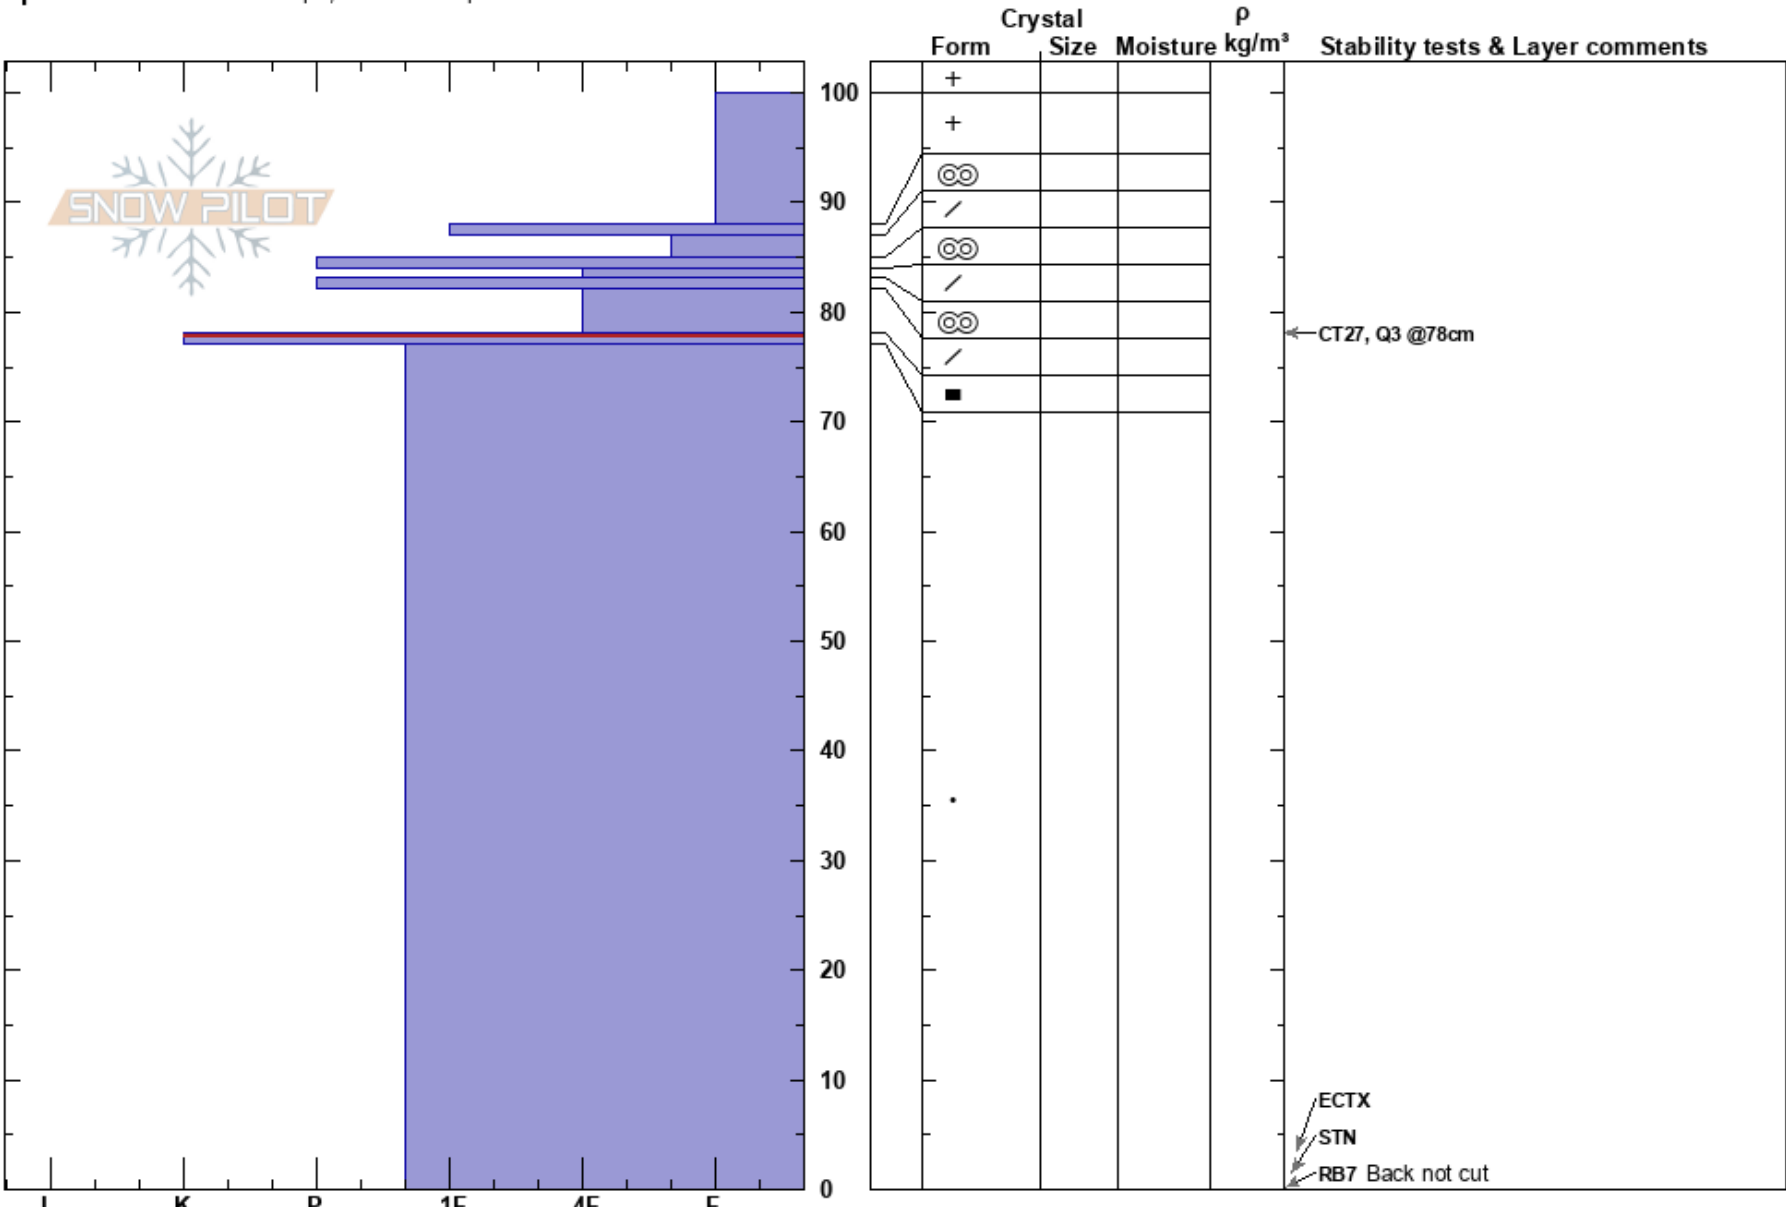

Mt. Blackmore  
 Gallatin Range-N  
 MT  
 Elevation: 2816 m  
 Aspect: NE  
 Specifics: Ski tracks on slope; We skied slope

Kevin Stewart  
 11/21/2019 - 2:17pm  
 Co-ord: 45.44225N, -110.99630W  
 Slope Angle: 30°  
 Wind Loading: no

Stability: Very Good HS:100  
 Air Temperature: -4°C PF:10 78-77cm:Problematic layer  
 Sky Cover: FEW PS:25  
 Precipitation: NO  
 Wind: E Light Breeze

Notes: Surface hoar ~2743m, little to none at pit site.