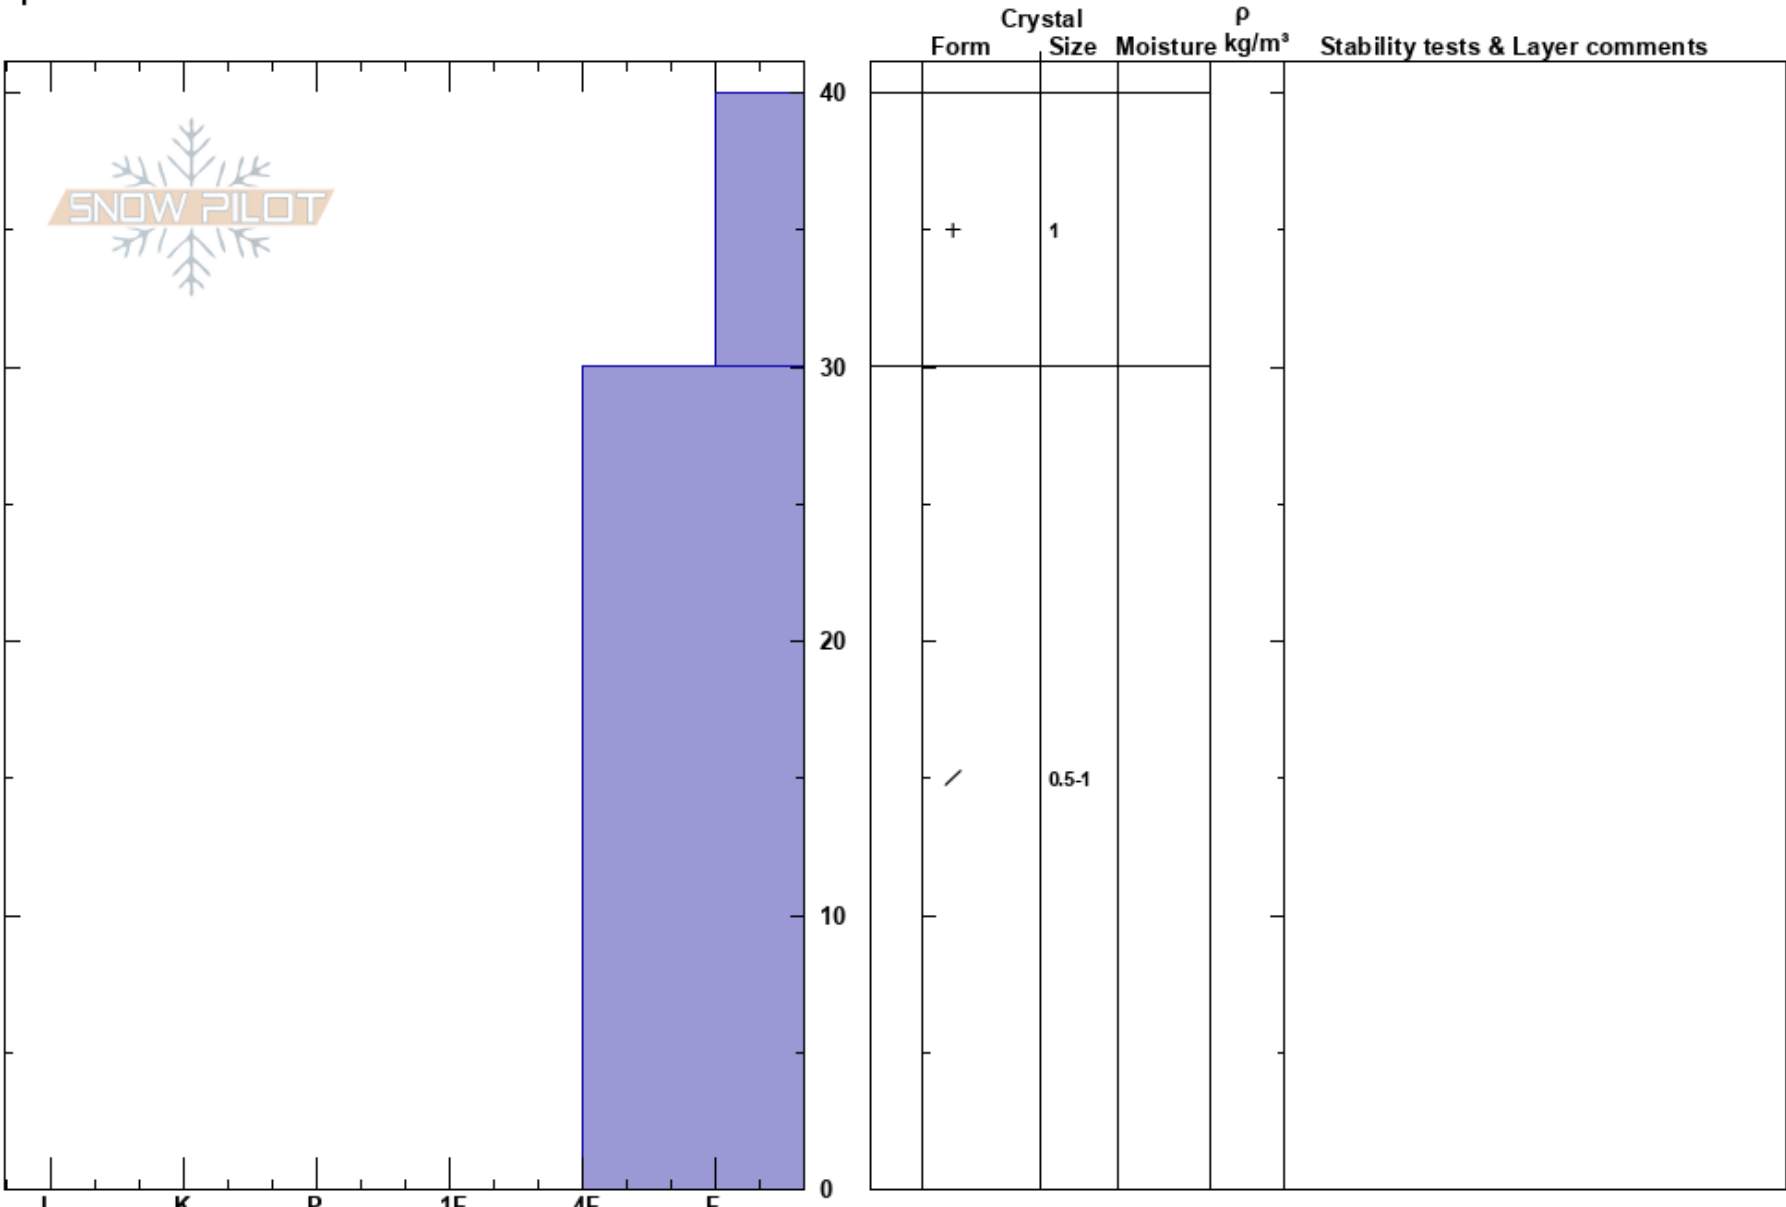

Root Creek
 San Juan Range
 CO
Elevation: 10140 ft
Aspect: 80°
Specifics:

Chris Bilbrey
 11/21/2019 - 11:30am
Co-ord:
Slope Angle:
Wind Loading: yes

Stability: HS:40
Air Temperature: -1.6°C
Sky Cover: BKN
Precipitation: NO
Wind: S Moderate

Layer Notes:

Notes: