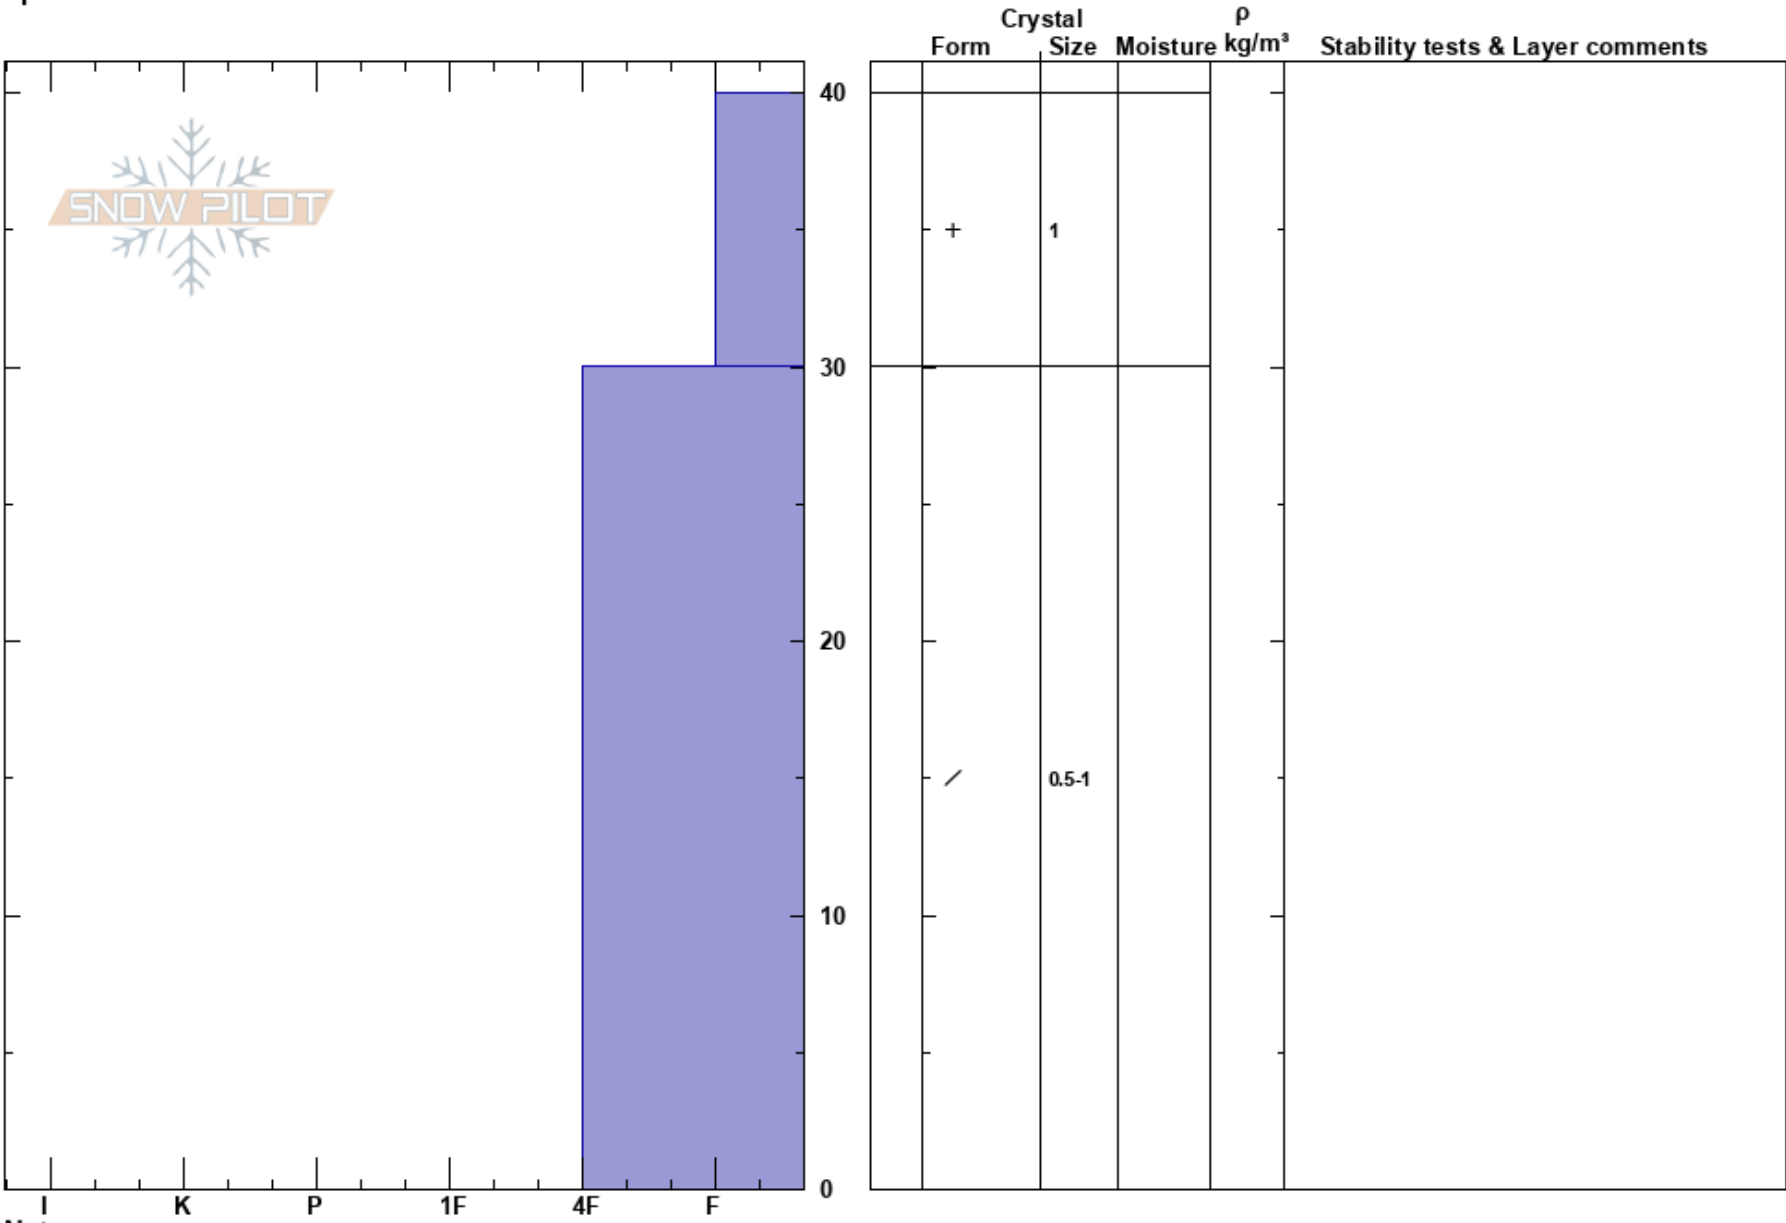

Root Creek  
 San Juan Range  
 CO  
**Elevation:** 10140 ft  
**Aspect:** 80°  
**Specifics:**

Chris Bilbrey  
 11/21/2019 - 11:30am  
**Co-ord:**  
**Slope Angle:**  
**Wind Loading:** yes

**Stability:** HS:40  
**Air Temperature:** -1.6°C  
**Sky Cover:** BKN  
**Precipitation:** NO  
**Wind:** S Moderate

**Layer Notes:**

Notes: