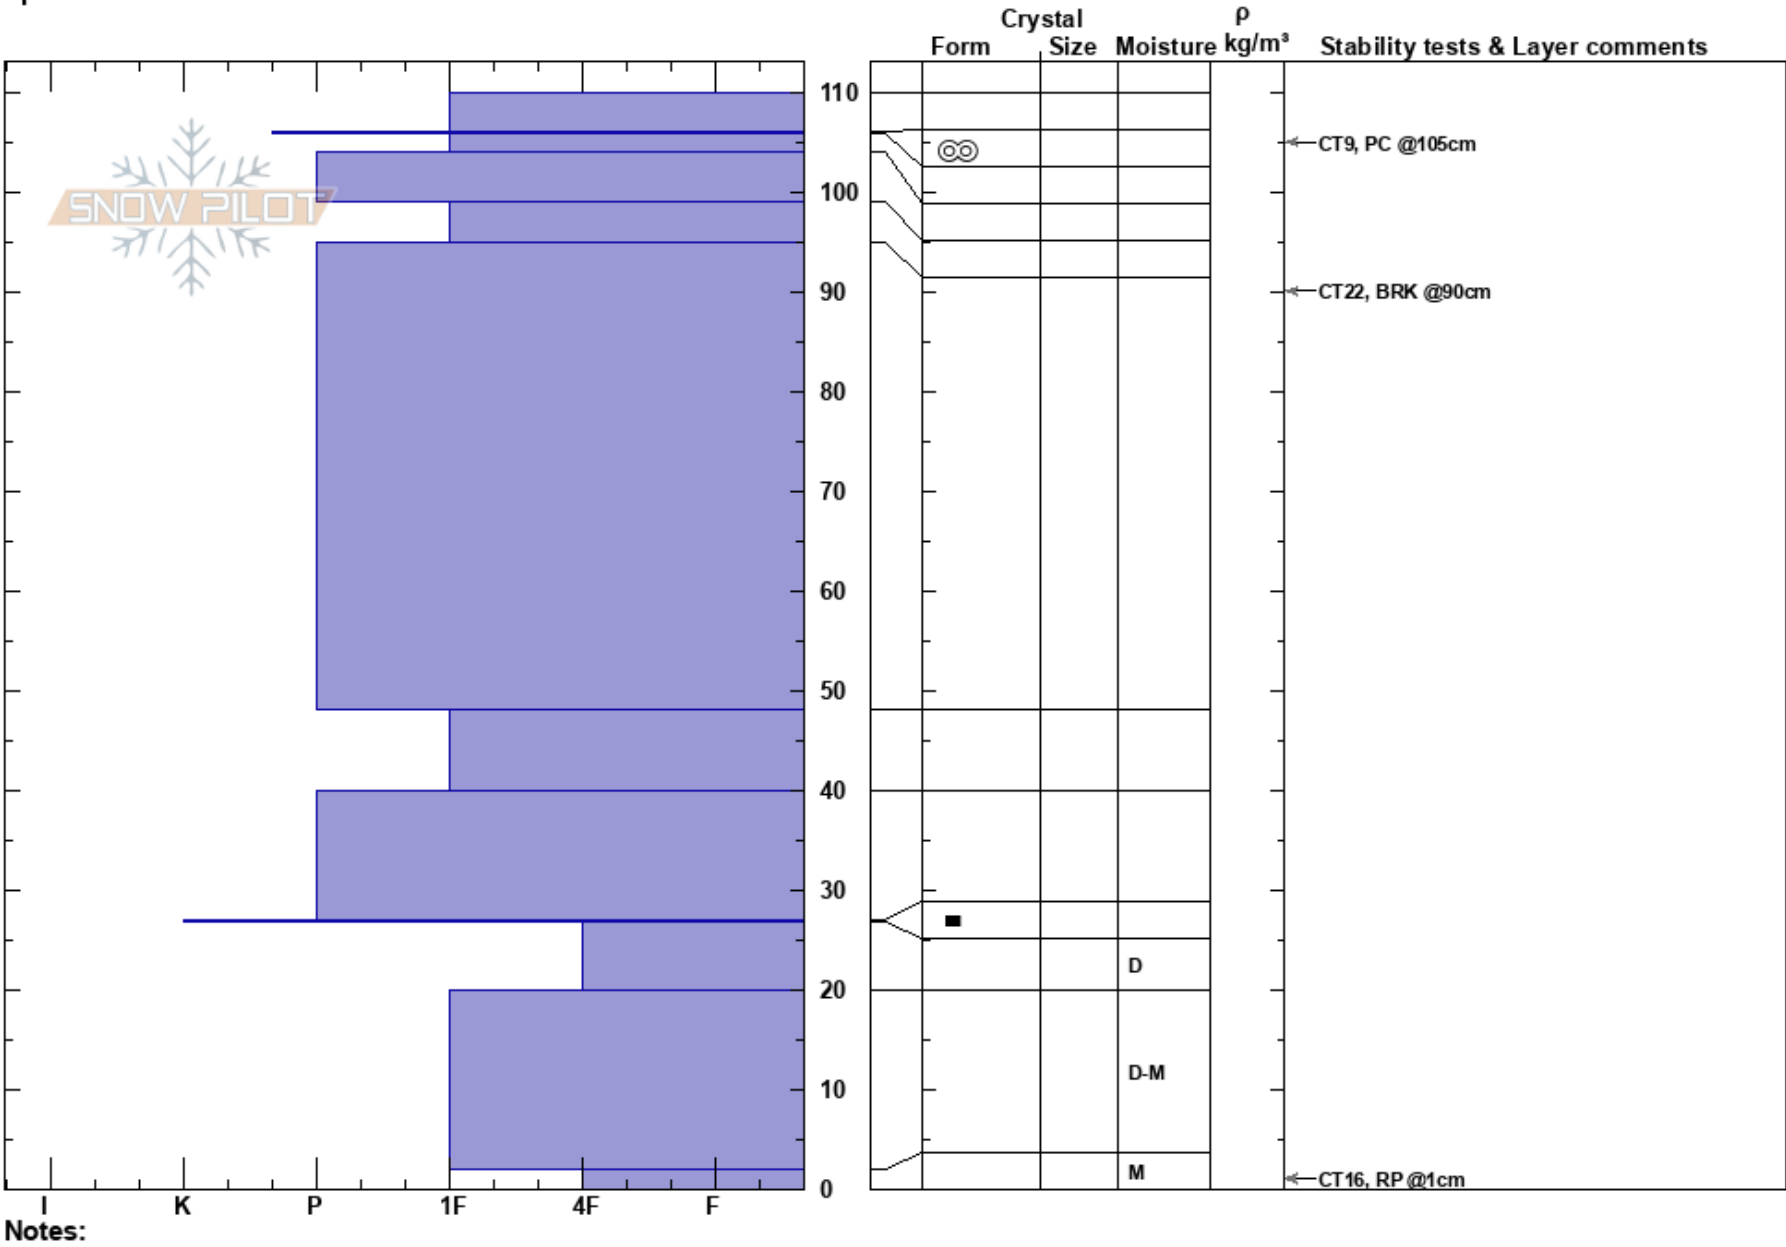

"БигВуд"
 Khibiny mountains
 Russia
Elevation: 950 m
Aspect: SE
Specifics:

Sergei Shestikhin
 22/11/2019 - 01:00
Co-ord:
Slope Angle: 20°
Wind Loading:

Stability:
Air Temperature:
Sky Cover:
Precipitation:
Wind:

HS:110 **Layer Notes:**

Notes: