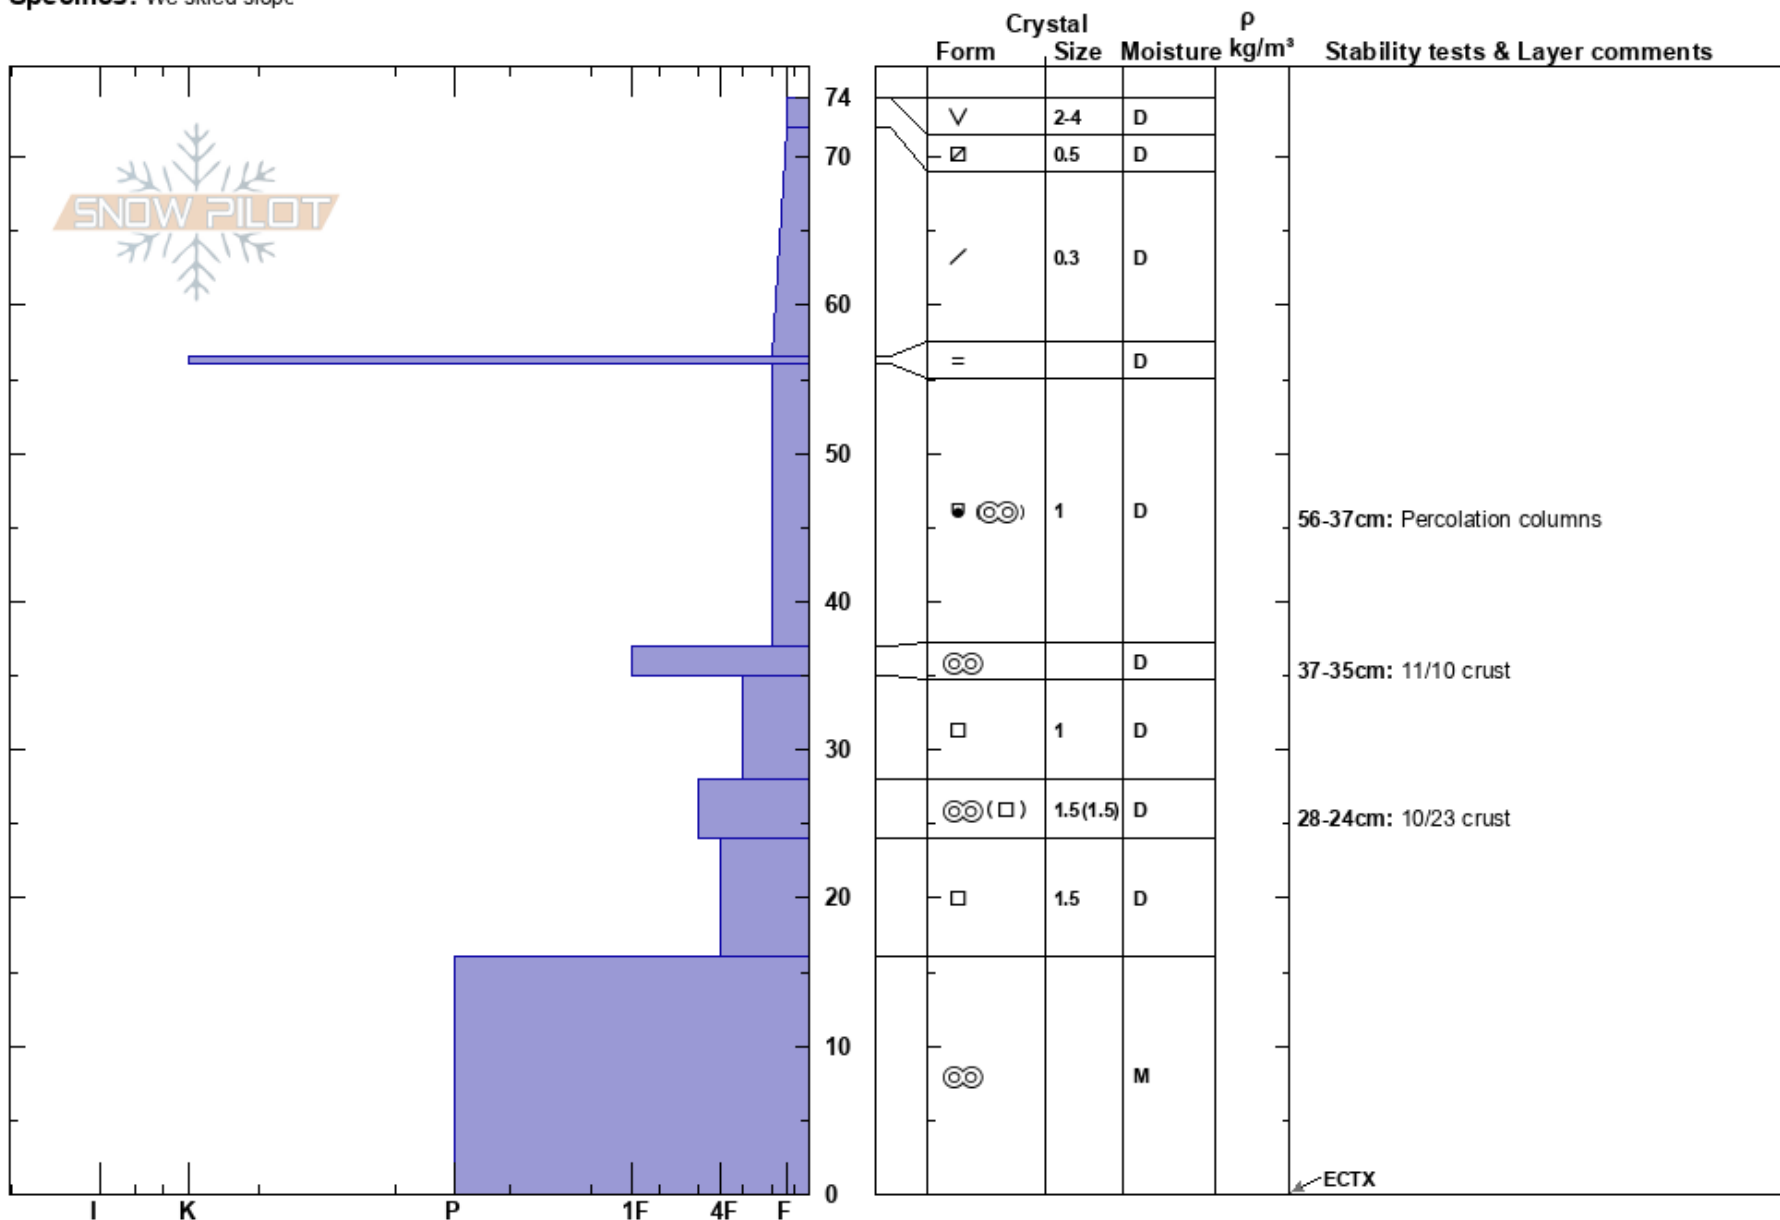

Baptiste W Face
 Flathead Range
 MT
 Elevation: 7000 ft
 Aspect: W
 Specifics: We skied slope

Zach Guy
 11/21/2019 - 1:00pm
 Co-ord: 48.13086N, -113.64163W
 Slope Angle: 35°
 Wind Loading: no

Stability:
 Air Temperature:
 Sky Cover: CLR
 Precipitation: NO
 Wind: SW Calm

HS:74
 PS: 15
 74-73.9cm: Problematic layer
 56-37cm: Percolation columns
 37-35cm: 11/10 crust
 28-24cm: 10/23 crust

Notes: