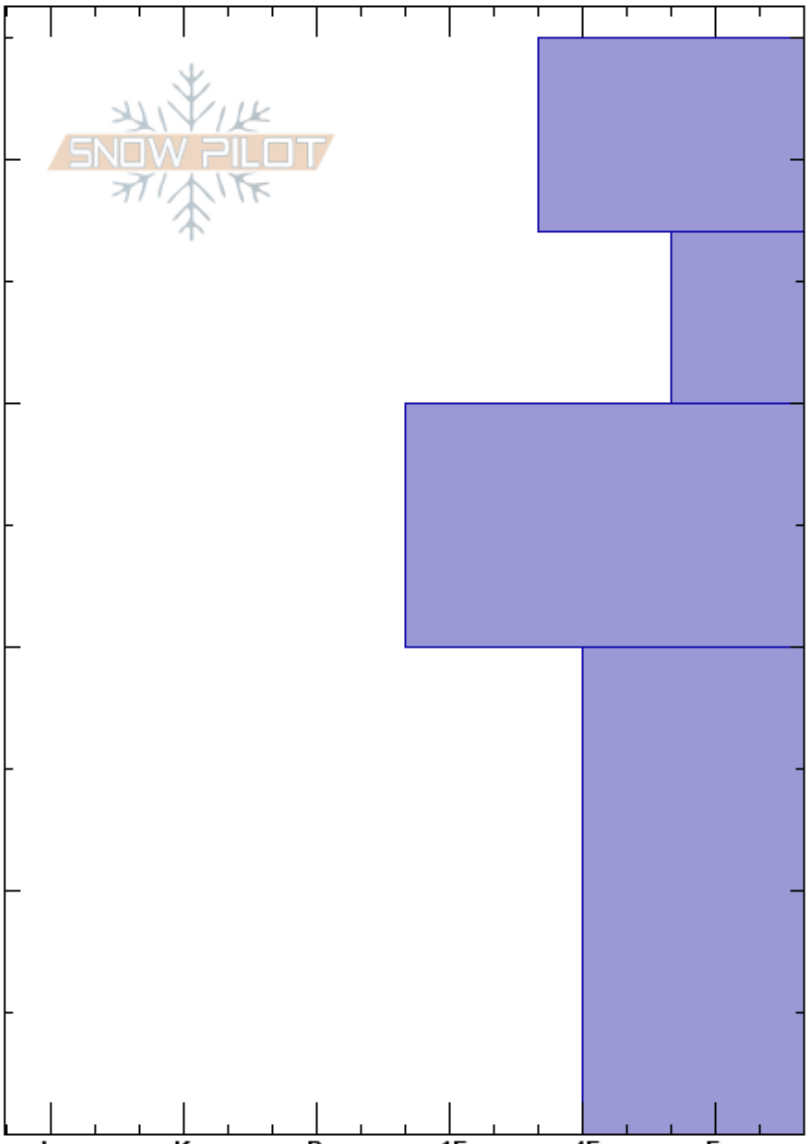

Lionhead Ridge South  
 Lionhead Range  
 MT  
 Elevation: 8503 ft  
 Aspect: 70°  
 Specifics:

Dave Zinn  
 11/20/2019 - 1:00pm  
 Co-ord: 44.70630N, -111.30232W  
 Slope Angle: 22°  
 Wind Loading: previous

Stability:  
 Air Temperature:  
 Sky Cover: BKN  
 Precipitation: NO  
 Wind: Light Breeze

HS:45  
 PF:40  
 20-0cm: Problematic layer

Crystal Form	Crystal Size	Moisture	$\rho$ kg/m <sup>3</sup>	Stability tests & Layer comments
-				
□	1			
□ (^)	2-3			