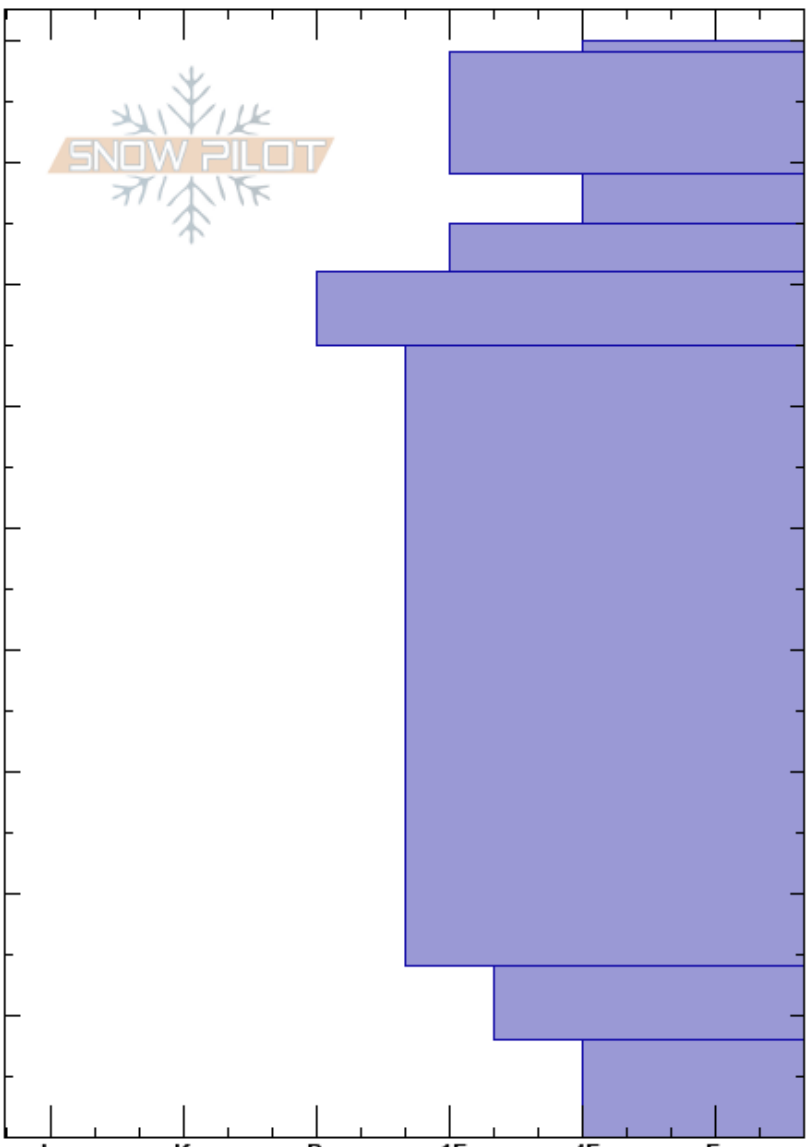

"25-й" ЛТО №42
 Khibiny mountains
 Russia
Elevation: 650 m
Aspect: NE
Specifics:

Sergei Shestikhin
 16/11/2019 - 02:30
Co-ord:
Slope Angle: 30°
Wind Loading:

Stability: **HS:90**
Air Temperature: -9°C
Sky Cover: CLR
Precipitation:
Wind: N Light Breeze

Layer Notes:

Height (cm)	Crystal		ρ kg/m ³	Stability tests & Layer comments
	Form	Size		
90				
80				
70	/	1		← CT12, RP @73cm
65				← CT22, RP @65cm
15				
10				
6	□	2		← CT13, SC @6cm
0				

Notes: