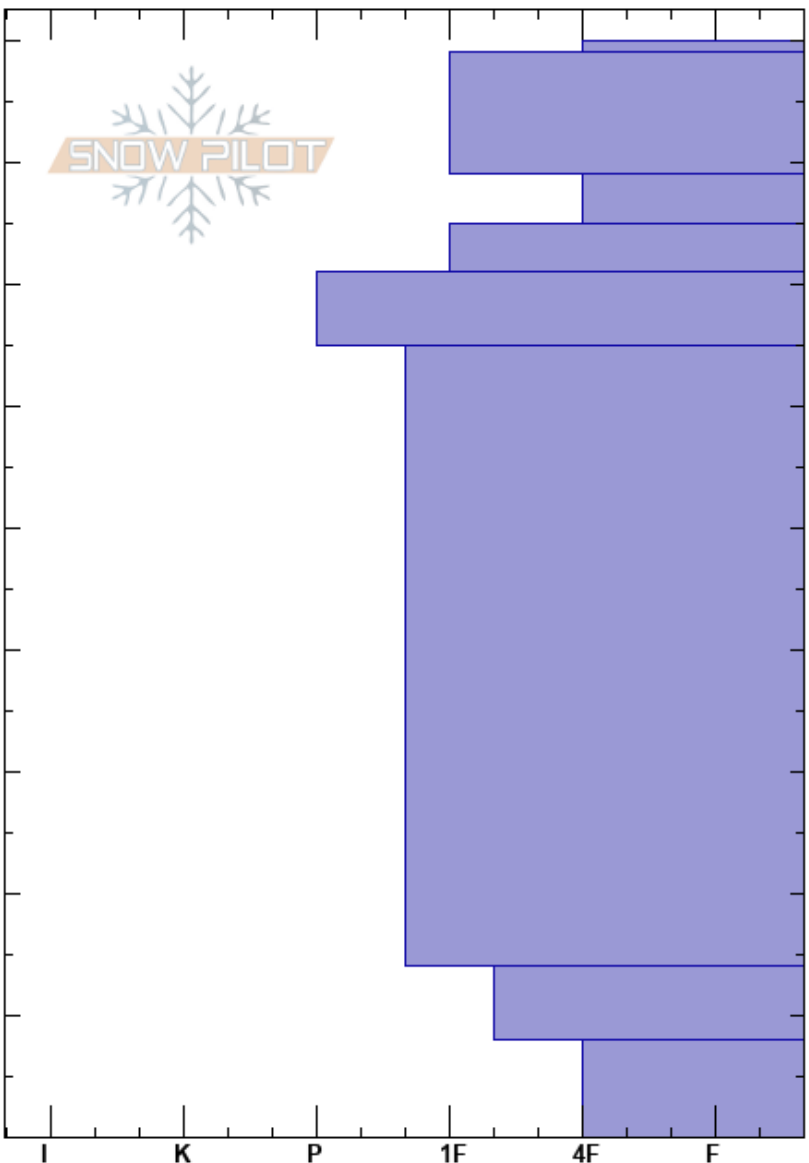

"25-й" ЛТО №42
 Khibiny mountains
 Russia
Elevation: 650 m
Aspect: NE
Specifics:

Sergei Shestikhin
 16/11/2019 - 02:30
Co-ord:
Slope Angle: 30°
Wind Loading:

Stability: HS:90
Air Temperature: -9°C
Sky Cover: CLR
Precipitation:
Wind: N Light Breeze
Layer Notes:

Height (cm)	Crystal		ρ kg/m ³	Stability tests & Layer comments
	Form	Size		
90				
80				
70	/	1		← CT12, RP @73cm
65				← CT22, RP @65cm
15				
10				
6	□	2		← CT13, SC @6cm
0				

Notes: