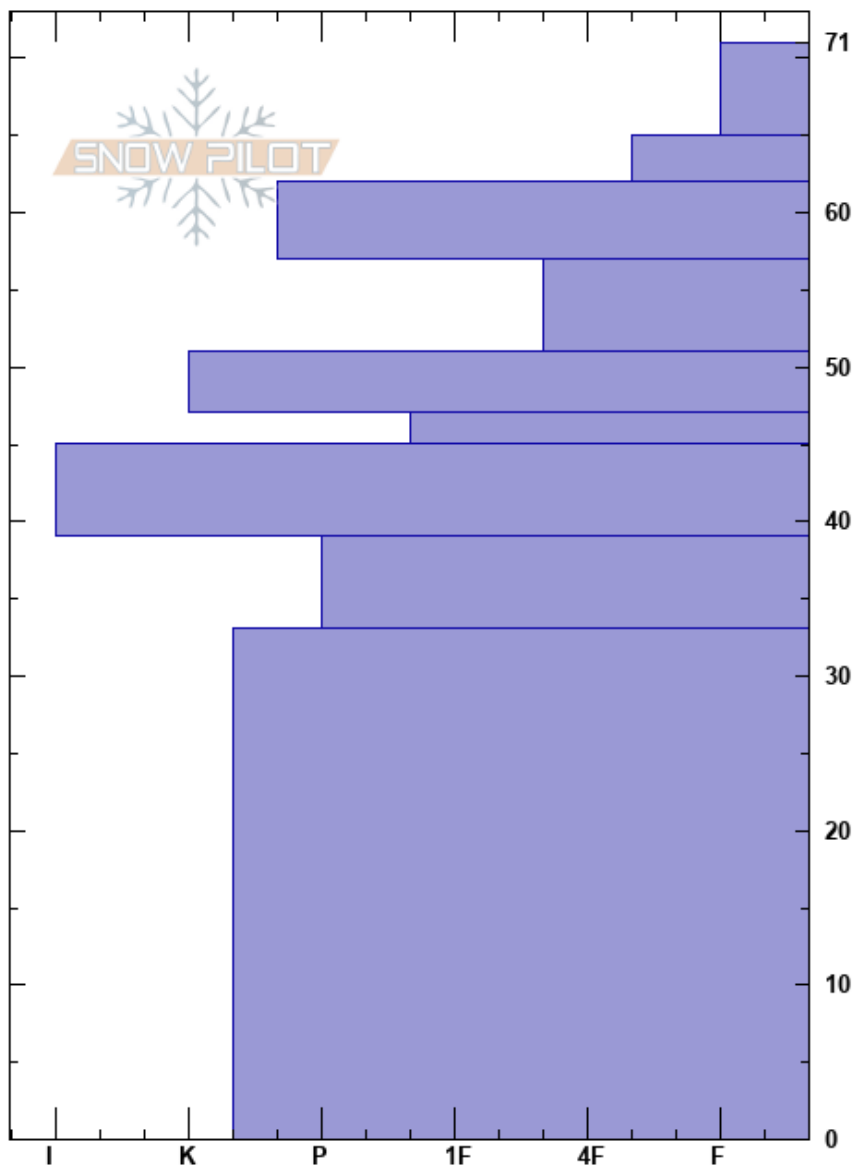

Tørv 5
 Jotunheimen
 Norway
Elevation: 1150 m
Aspect: E
Specifics: We skied slope

Stian Langeland
 08/02/2017 - 11:00
Co-ord: 32V 458633E 6787387N
Slope Angle: 36°
Wind Loading:

Stability: Very Good **HS:**71
Air Temperature: -15°C **PF:**5
Sky Cover: FEW
Precipitation: NO
Wind: SE Light Breeze

Layer Notes:
 65-62cm: On smooth crust
 65-62cm: Problematic layer

Crystal Form	Crystal		ρ kg/m ³	Stability tests & Layer comments
	Size	Moisture		
/ (□)	0.5	D		
□	1.5	D		← CT12, BRK @65cm ← ECTN14 @65cm 65-62cm: On smooth crust
⊙⊙(□)	0.5	D		
□	2	D		
⊙⊙(□)		D		
⊙⊙(□)	1	D		
■		D		
⊙⊙(□)	1	D		
⊙⊙(□)	0.5	D		