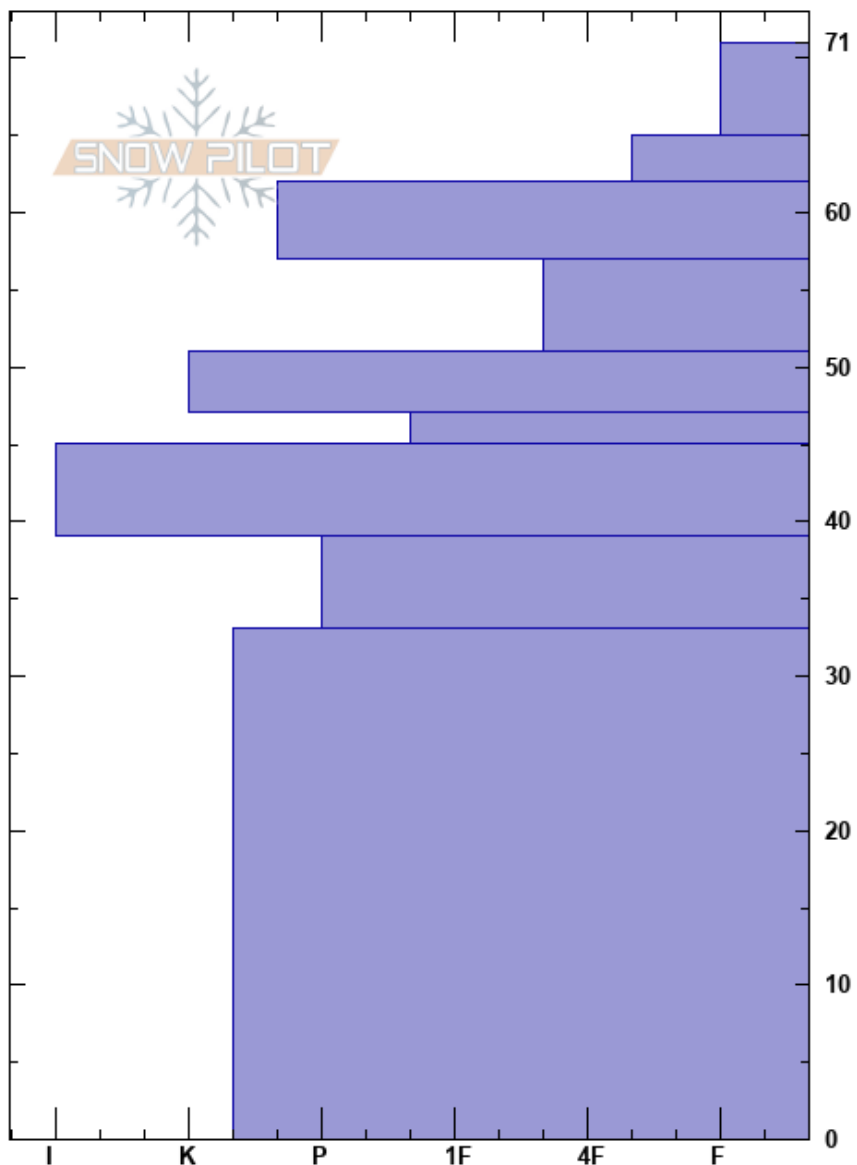

Tørv 5
 Jotunheimen
 Norway
Elevation: 1150 m
Aspect: E
Specifics: We skied slope

Stian Langeland
 08/02/2017 - 11:00
Co-ord: 32V 458633E 6787387N
Slope Angle: 36°
Wind Loading:

Stability: Very Good **HS:**71
Air Temperature: -15°C **PF:**5
Sky Cover: FEW
Precipitation: NO
Wind: SE Light Breeze

Layer Notes:
 65-62cm: On smooth crust
 65-62cm: Problematic layer

Height (m)	Crystal		ρ kg/m ³	Stability tests & Layer comments
	Form	Size		
71	/ (□)	0.5	D	← CT12, BRK @65cm ← ECTN14 @65cm 65-62cm: On smooth crust
	□	1.5	D	
60	⊙(□)	0.5	D	
	□	2	D	
50	⊙(□)		D	
	⊙(□)	1	D	
40	■		D	
	⊙(□)	1	D	
30				
	⊙(□)	0.5	D	