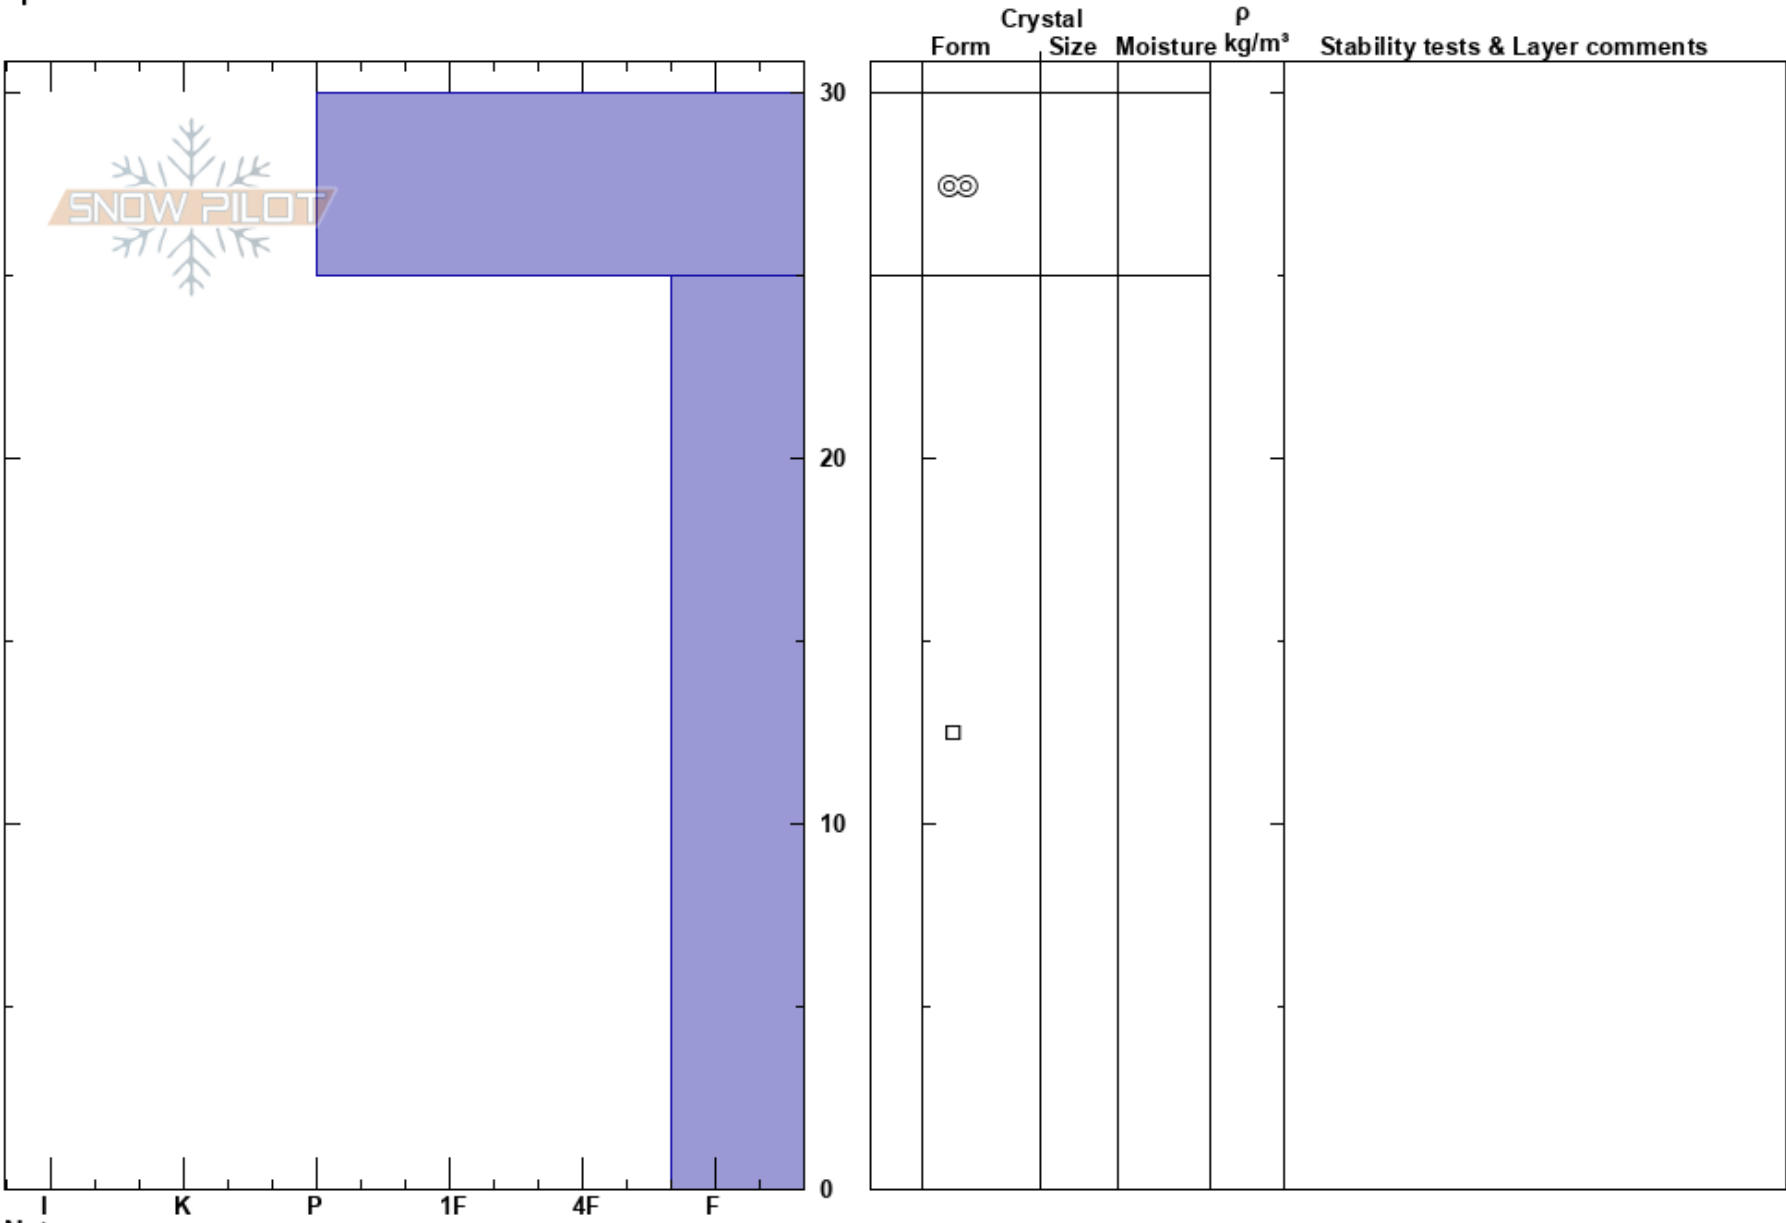

Naomi Trail
 Bear River Range
 UT
 Elevation: 8530 ft
 Aspect: NE
 Specifics:

toby weed
 11/16/2019 - 3:30pm
 Co-ord: 41.90288N, -111.64981W
 Slope Angle: 23°
 Wind Loading:

Stability: Very Good HS:30
 Air Temperature: 40°F PF:30 25-0cm: Problematic layer
 Sky Cover: SCT
 Precipitation:
 Wind: W Moderate