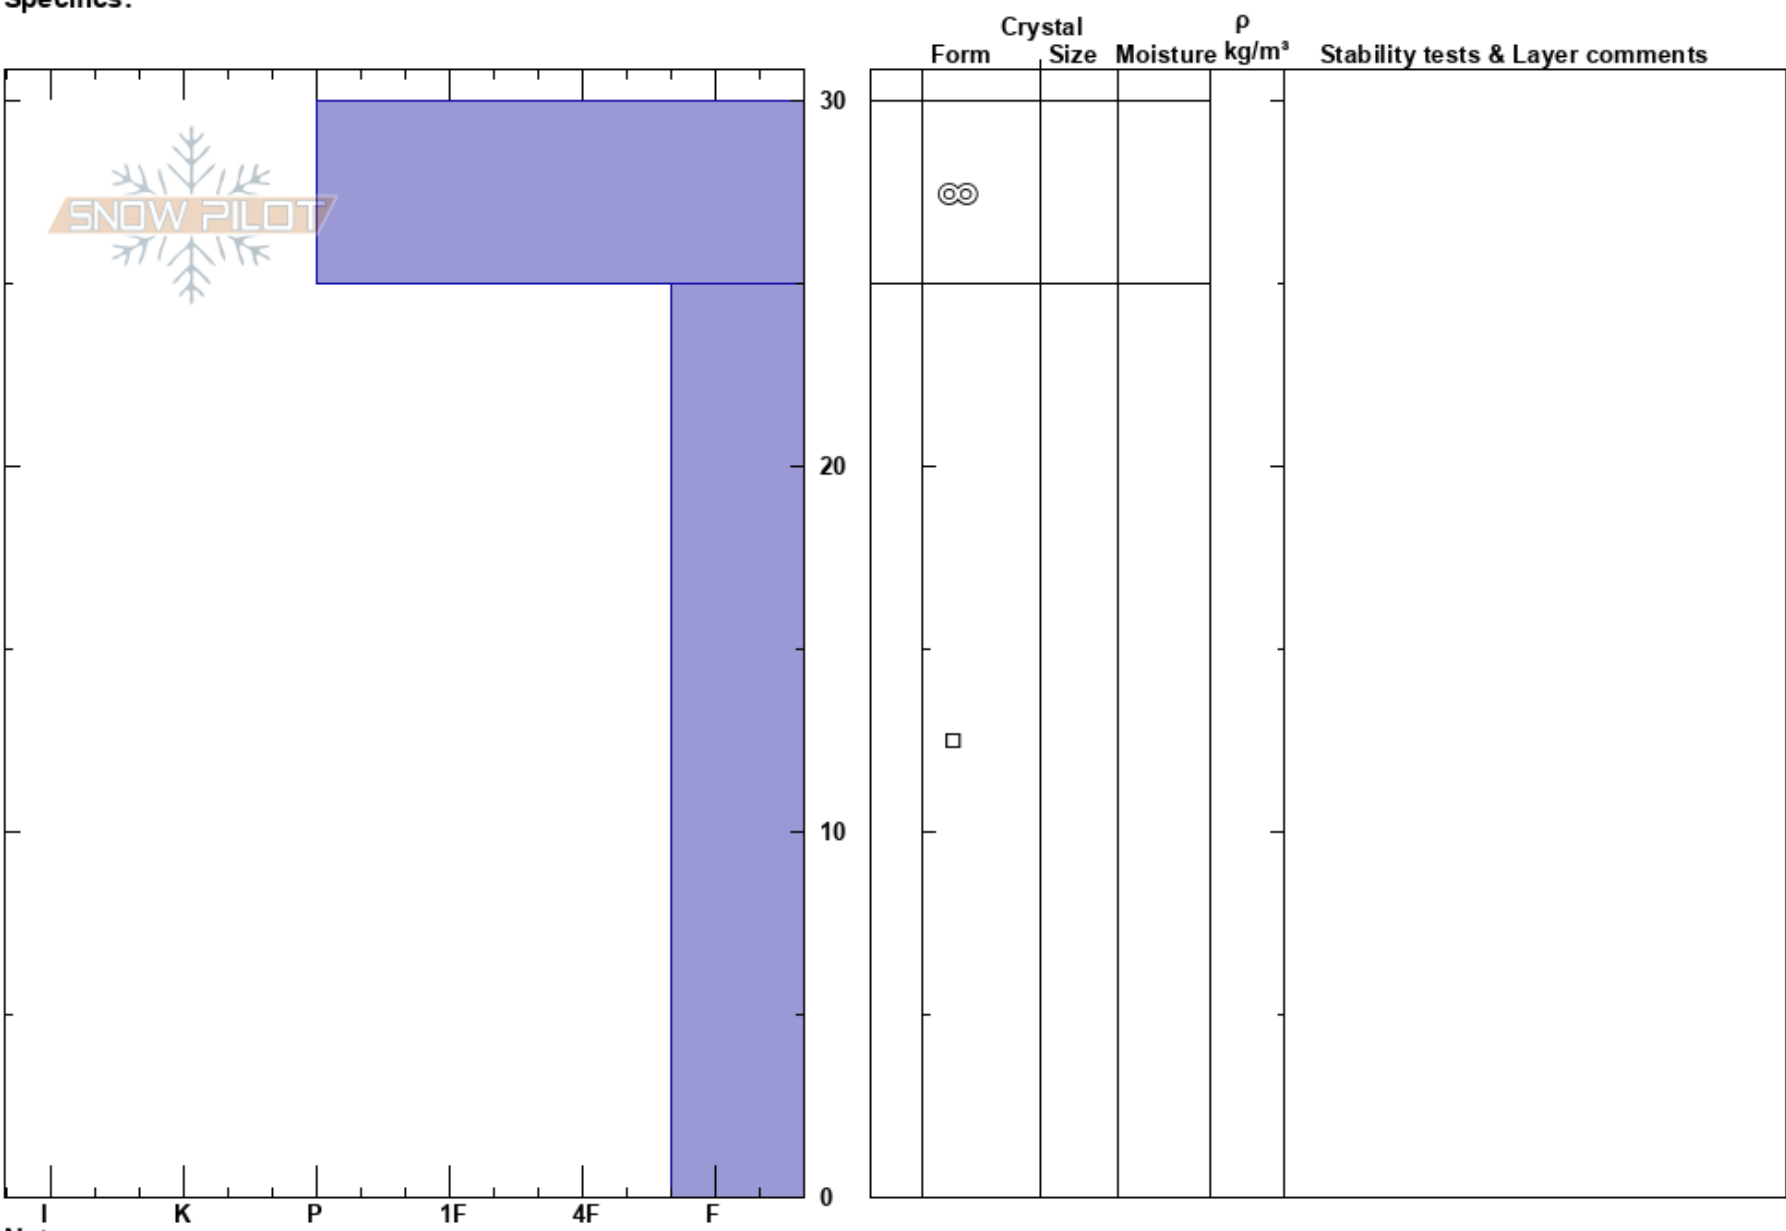

Naomi Trail  
 Bear River Range  
 UT  
 Elevation: 8530 ft  
 Aspect: NE  
 Specifics:

toby weed  
 11/16/2019 - 3:30pm  
 Co-ord: 41.90288N, -111.64981W  
 Slope Angle: 23°  
 Wind Loading:

Stability: Very Good HS:30  
 Air Temperature: 40°F PF:30 25-0cm: Problematic layer  
 Sky Cover: SCT  
 Precipitation:  
 Wind: W Moderate