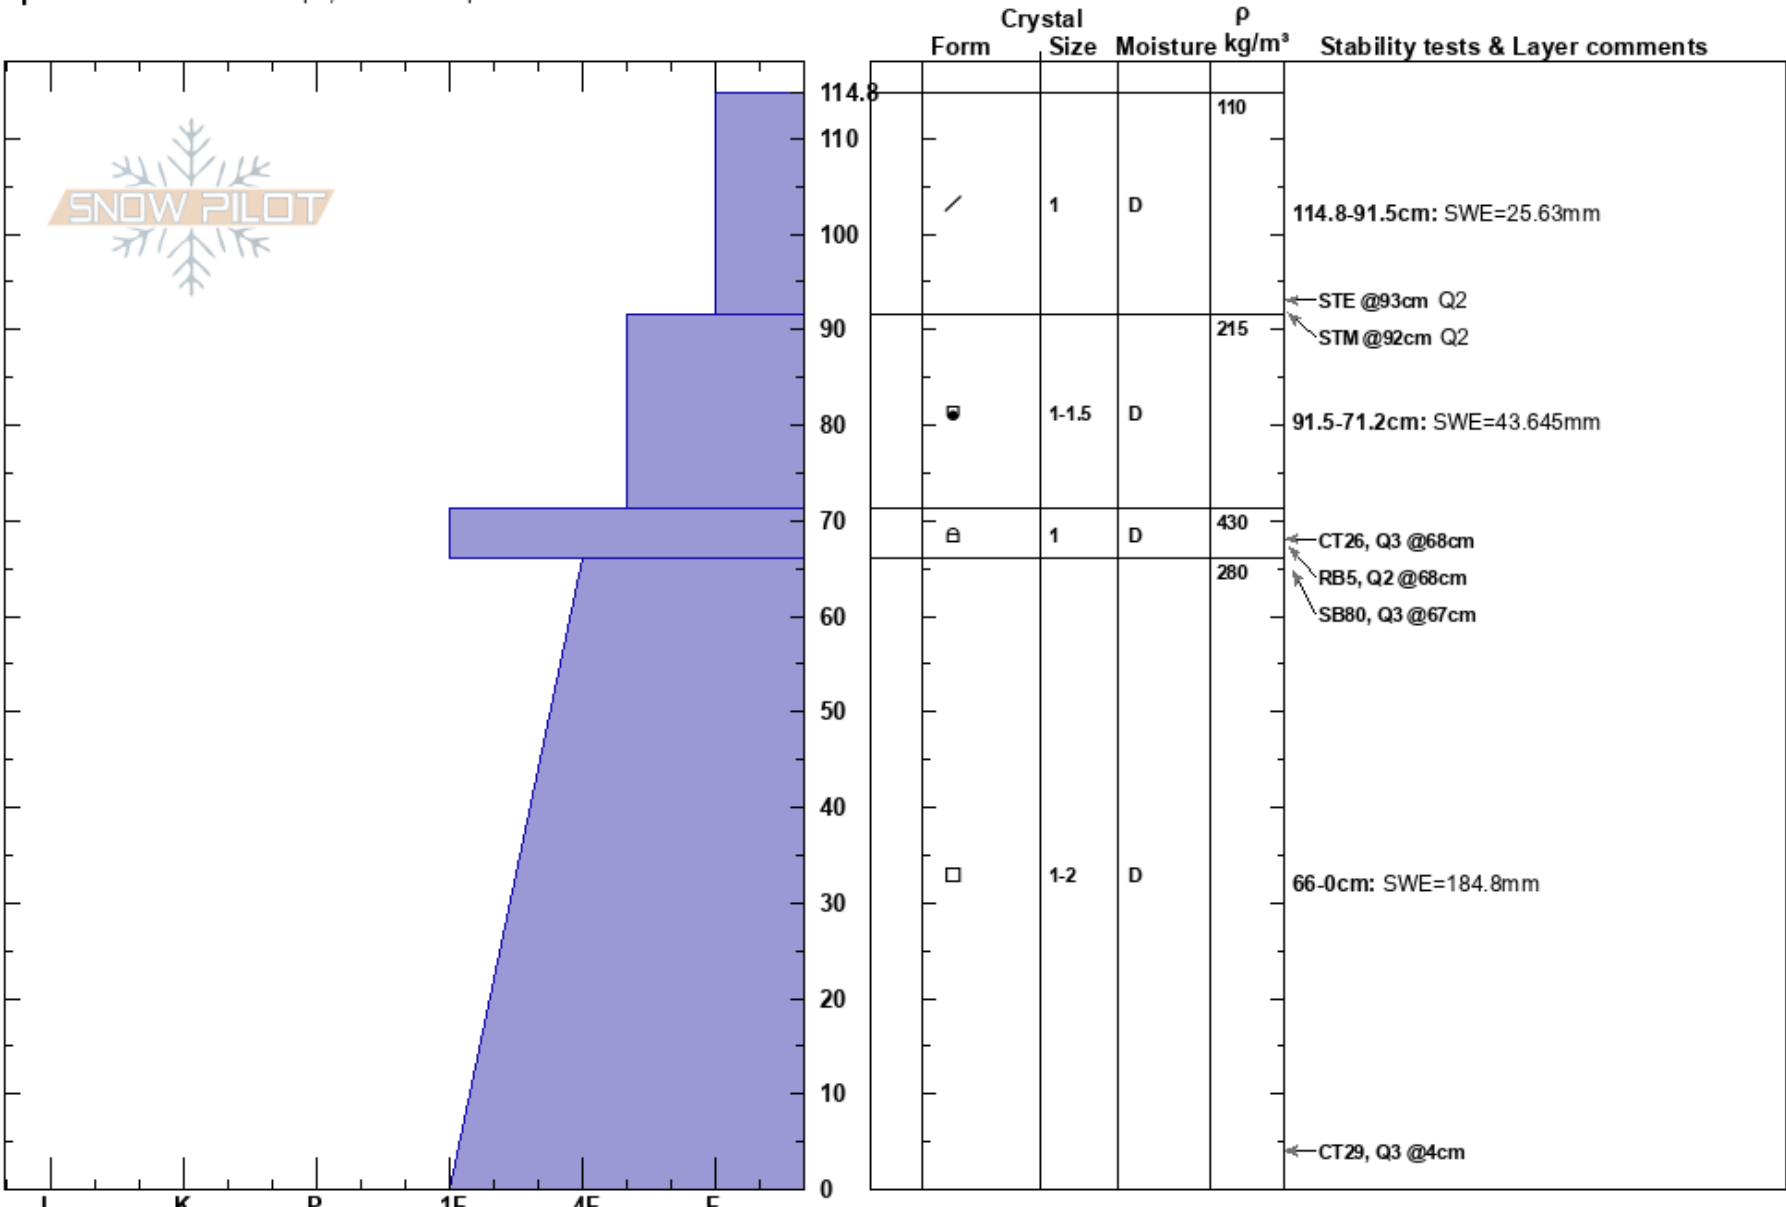

Snow Science Lab 3  
 Bridger Range  
 MT  
 Elevation: 2352 m  
 Aspect: NE  
 Specifics: Ski tracks on slope; We skied slope

Ian Ross  
 02/03/2017 - 2:15pm  
 Co-ord: 45.83400N, -110.92828W  
 Slope Angle: 28°  
 Wind Loading: previous

Stability: Fair  
 Air Temperature: -1.8°C  
 Sky Cover: BKN  
 Precipitation: NO  
 Wind: NE Calm

HS:114.8  
 Layer Notes:  
 114.8-91.5cm: SWE=25.63mm  
 91.5-71.2cm: SWE=43.645mm  
 71.2-66cm: SWE=22.36mm  
 66-0cm: SWE=184.8mm

Notes: pit location was on the northern edge of Bradley's meadow. PS=18cm PF=35cm.