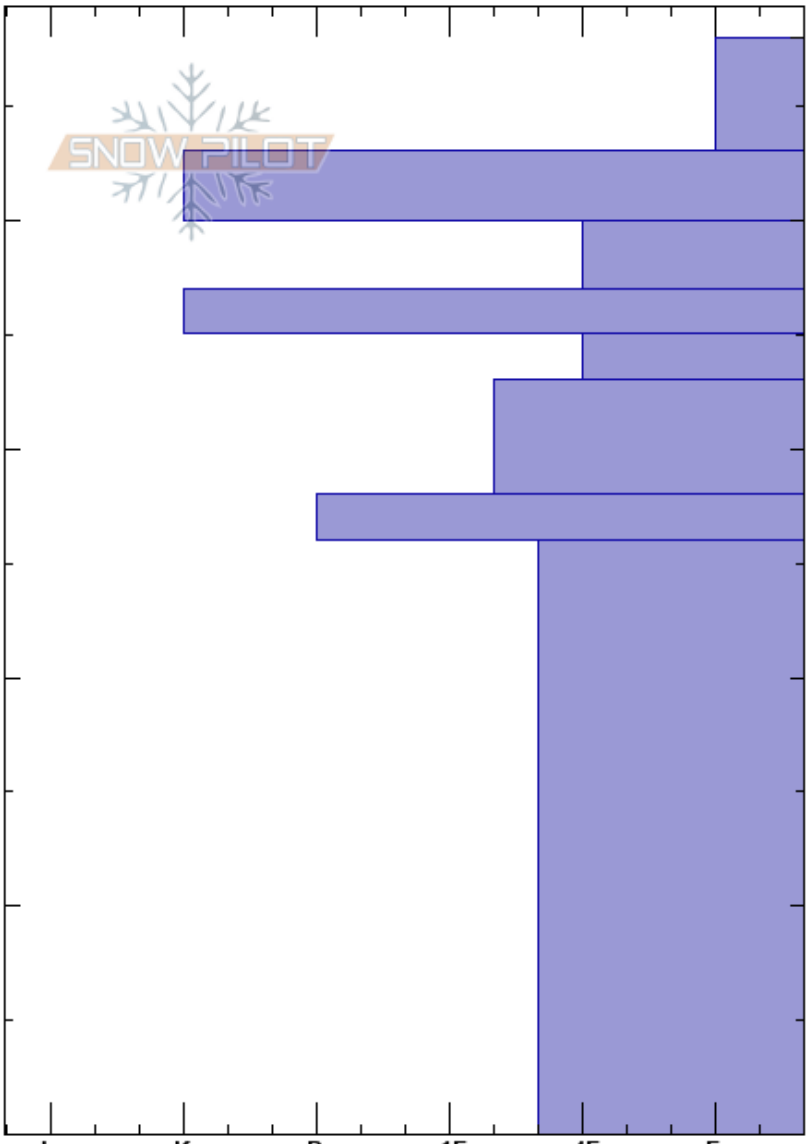

Lower east Mt Republic  
 Absaroka Range  
 MT  
**Elevation:** 8887 ft  
**Aspect:** 85°  
**Specifics:** We skied slope

Beau Fredlund  
 11/16/2019 - 3:00pm  
**Co-ord:** 45.00086N, -109.94285E  
**Slope Angle:** 27°  
**Wind Loading:**

**Stability:** HS:48  
**Air Temperature:** 40-37cm:Problematic layer  
**Sky Cover:**  
**Precipitation:**  
**Wind:**

Height (cm)	Crystal		Moisture	$\rho$ kg/m <sup>3</sup>	Stability tests & Layer comments
	Form	Size			
48					
46	+				
44	⊙⊙				
42	⊘	1			←ECTN7 @38cm
40	⊙⊙				
38	⊘				
36	⊘				
34	⊙⊙				
32					
30	⊘				
28					
26	⊙⊙				
24					
22					
20					
18	⊘				
16					
14					
12					
10					
8					
6					
4					
2					
0					