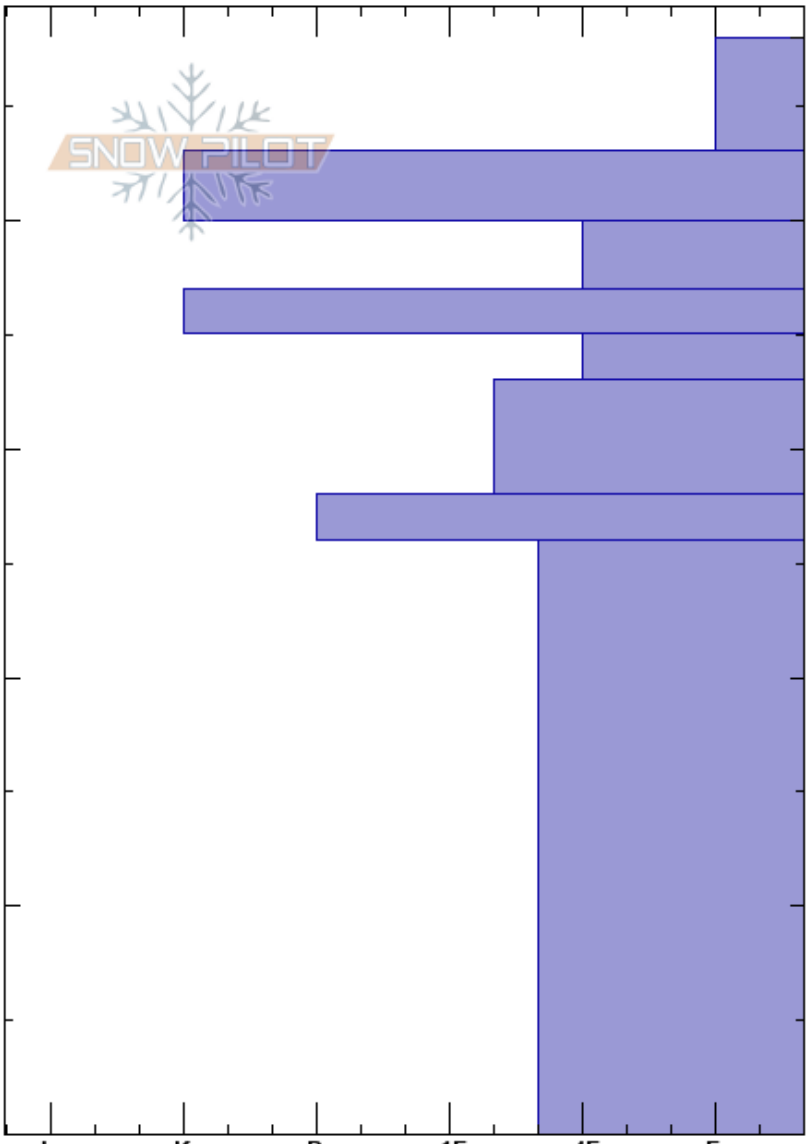

Lower east Mt Republic
 Absaroka Range
 MT
Elevation: 8887 ft
Aspect: 85°
Specifics: We skied slope

Beau Fredlund
 11/16/2019 - 3:00pm
Co-ord: 45.00086N, -109.94285E
Slope Angle: 27°
Wind Loading:

Stability: HS:48
Air Temperature: 40-37cm:Problematic layer
Sky Cover:
Precipitation:
Wind:

Depth (cm)	Crystal		Moisture	ρ kg/m ³	Stability tests & Layer comments
	Form	Size			
48	+				
40	⊙⊙				
38	⊖	1			←ECTN7 @38cm
35	⊙⊙				
30	⊖				
25	⊙⊙				
10	⊖				

Notes: