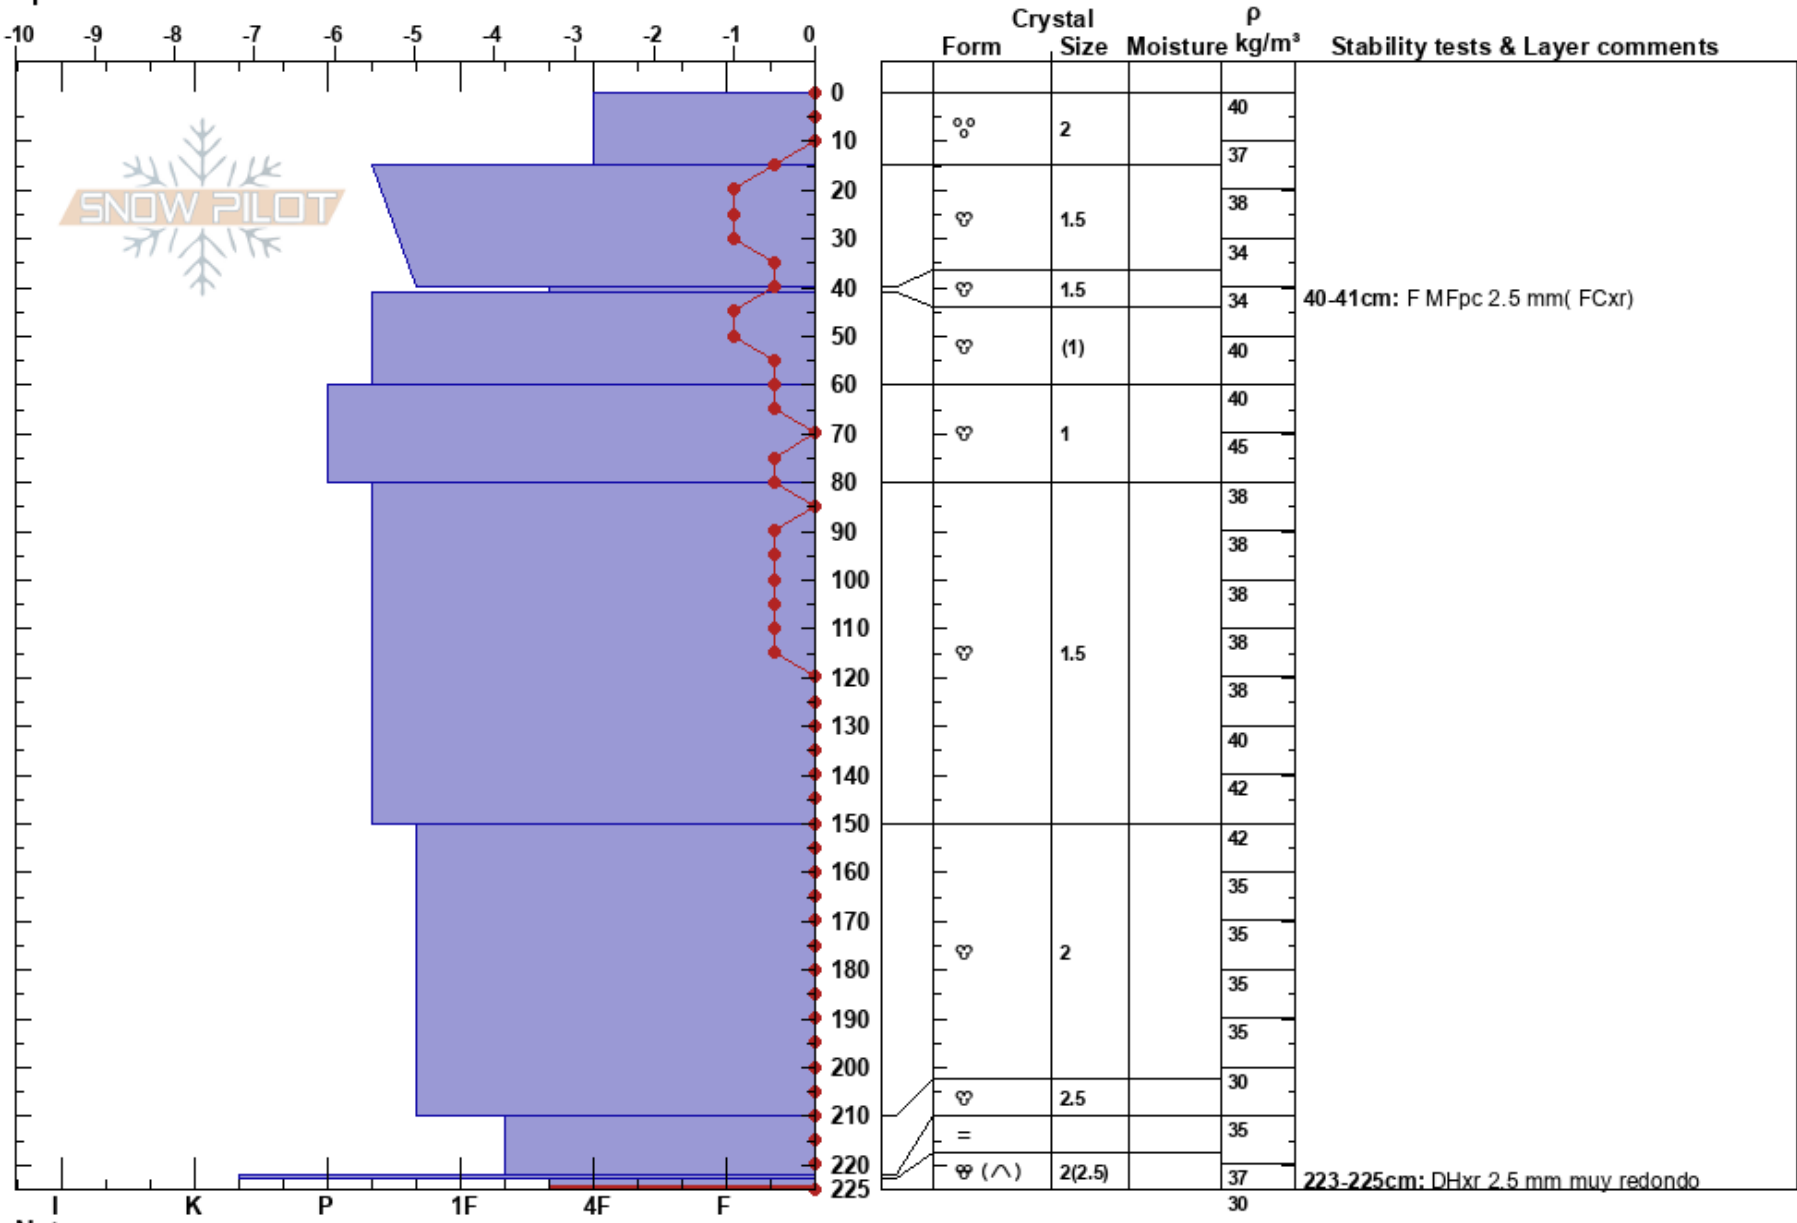

Glaciar Murciélago
 Glaciar Martial
 Argentina
 Elevation: 1126 m
 Aspect:
 Specifics:

GONZALO VALDES
 12/11/2019 - 12:00
 Co-ord: -54.78180S, -68.40469W
 Slope Angle:
 Wind Loading: no

Stability:
 Air Temperature: 7.5°C
 Sky Cover: OVC
 Precipitation: NO
 Wind: SE Light Breeze

HS:225
 PF:6
 PS:5
 Layer Notes:
 40-41cm: F MFpc 2.5 mm(FCxr)
 223-225cm: DHxr 2.5 mm muy redondo
 223-225cm:Problematic layer

Notes: