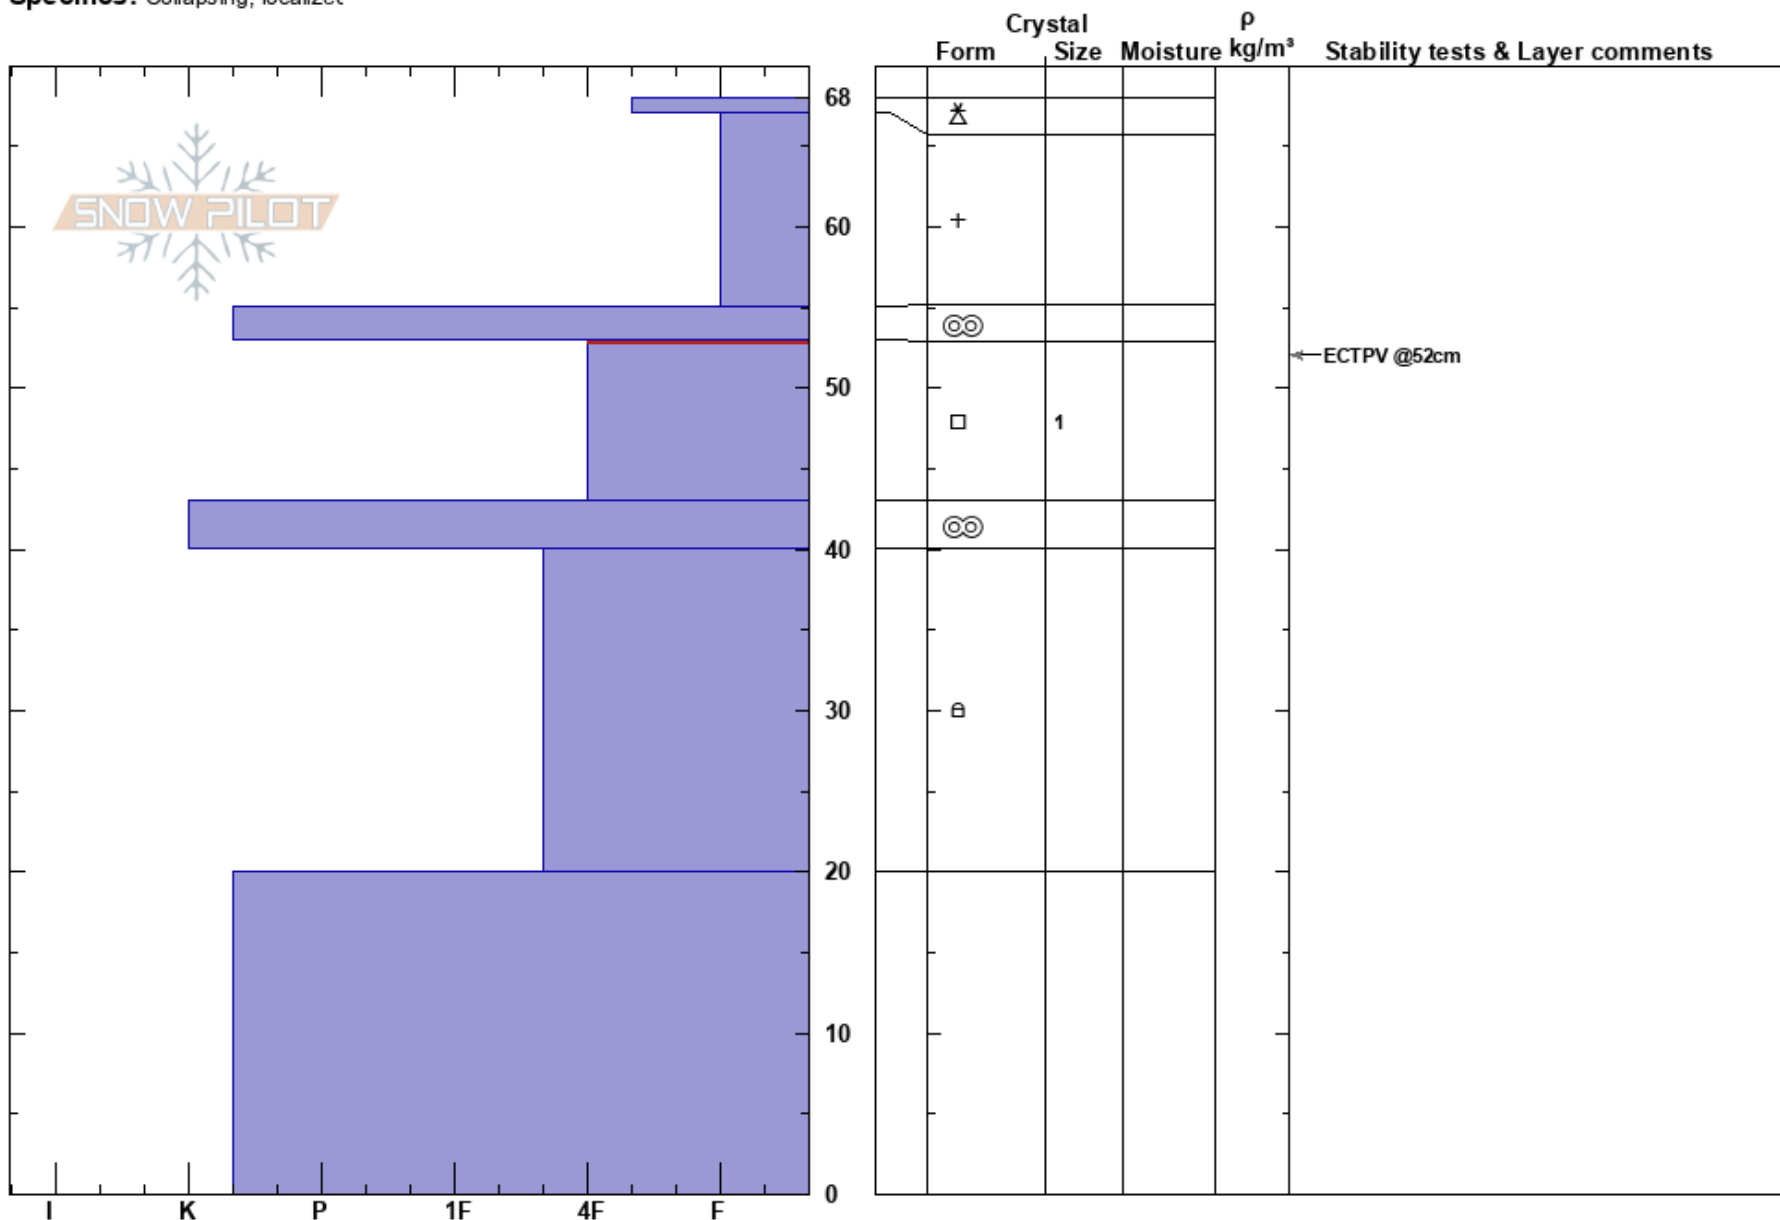

SW Mt. Henderson  
 Beartooths  
 MT  
**Elevation:** 10158 ft  
**Aspect:** 180°  
**Specifics:** Collapsing, localized

Beau Fredlund  
 11/13/2019 - 3:00pm  
**Co-ord:** 45.05020N, -109.94407E  
**Slope Angle:** 26°  
**Wind Loading:**

**Stability:**  
**Air Temperature:**  
**Sky Cover:** BKN  
**Precipitation:**  
**Wind:**

**HS:**68  
 53-43cm:Problematic layer

**Notes:** Snowpit location was near the ridgeline and thinner/ slightly more wind eroded than lower on the slope.