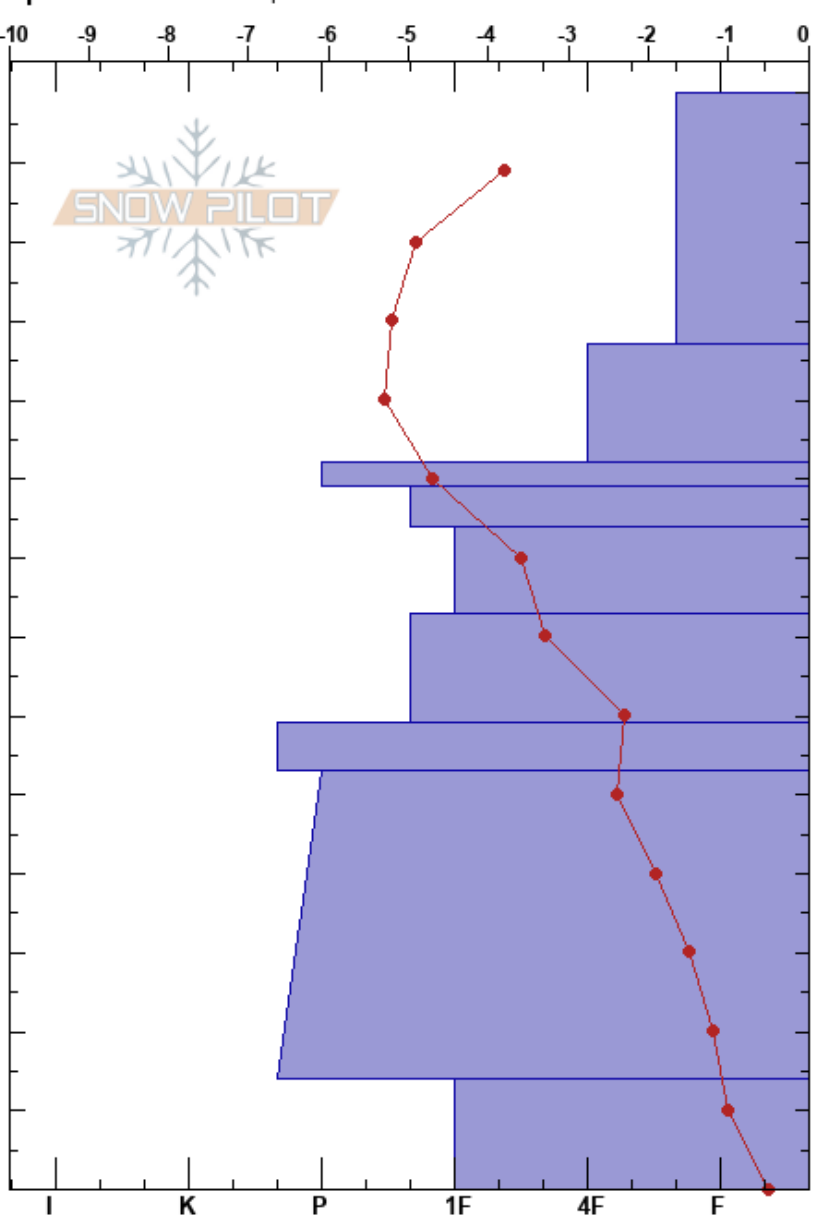

Colt SZ  
 Ominecas  
 BC  
 Elevation: 1870 m  
 Aspect: 170°  
 Specifics: We skied slope

Simon Lacroix-Faucher  
 12/11/2019 - 14:15  
 Co-ord: 56.56900N, -126.06100W  
 Slope Angle: 36°  
 Wind Loading: previous

Stability: **HS:139**  
 Air Temperature: -1.2°C PF:70 92-89cm:Problematic layer  
 Sky Cover: OVC  
 Precipitation: S-1  
 Wind: SW Moderate

Elevation (cm)	Crystal		Moisture	$\rho$ kg/m <sup>3</sup>	Stability tests & Layer comments
	Form	Size			
139	+	2			
120	/	1-2	D		
100	/	1	D		
90	/	1	D		← CT8, PC @89cm
89	⊙⊙		D		
80	/	1	D		
70	/	1	D		
60	⊙⊙		D		
50					
40	•	1	D		
30					
20					
10	⊖	2	D		
0					

Notes: East side of Colt SZ path