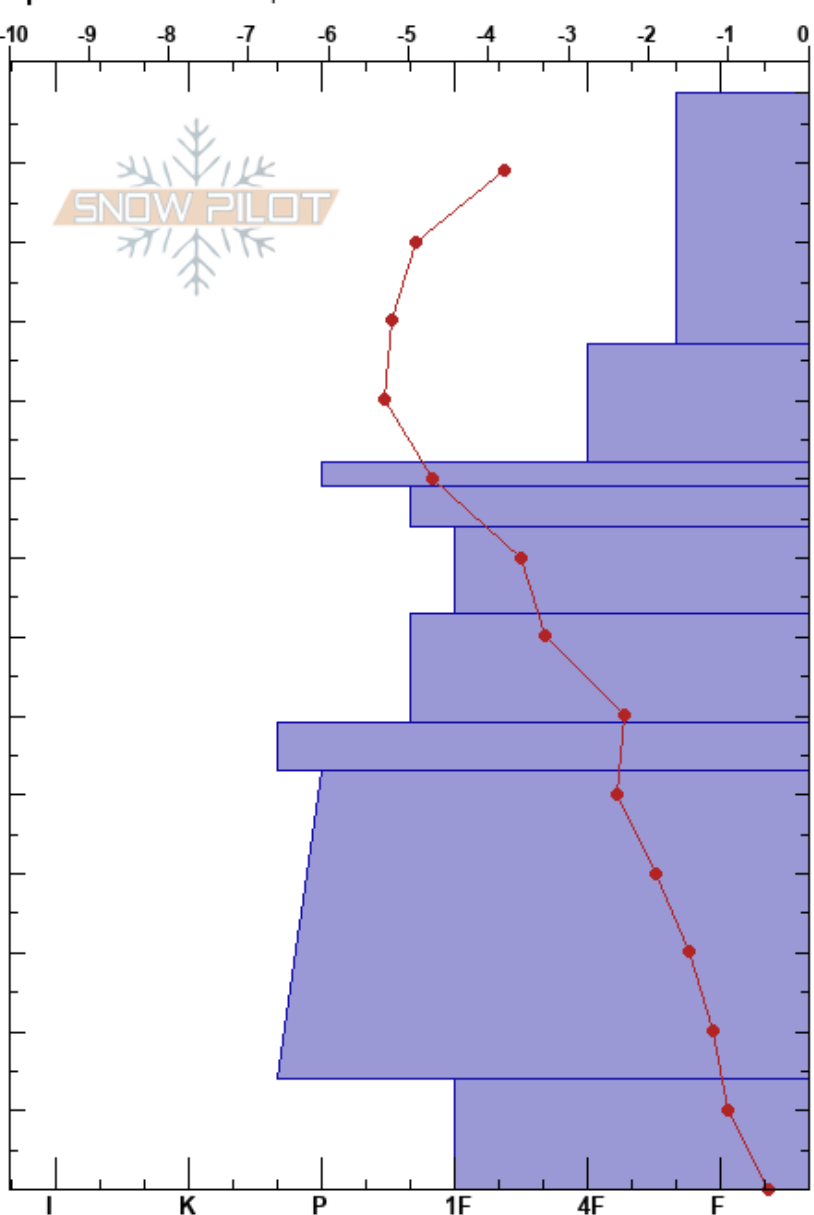

Colt SZ
 Ominecas
 BC
 Elevation: 1870 m
 Aspect: 170°
 Specifics: We skied slope

Simon Lacroix-Faucher
 12/11/2019 - 14:15
 Co-ord: 56.56900N, -126.06100W
 Slope Angle: 36°
 Wind Loading: previous

Stability: **HS:139**
 Air Temperature: -1.2°C PF:70 92-89cm:Problematic layer
 Sky Cover: OVC
 Precipitation: S-1
 Wind: SW Moderate

Elevation (cm)	Crystal		Moisture	ρ kg/m ³	Stability tests & Layer comments
	Form	Size			
139	+	2			
120	/	1-2	D		
100	/	1	D		
90	/	1	D		← CT8, PC @89cm
89	⊙⊙		D		
80	/	1	D		
70	/	1	D		
60	⊙⊙		D		
50					
30	•	1	D		
10	⊖	2	D		

Notes: East side of Colt SZ path