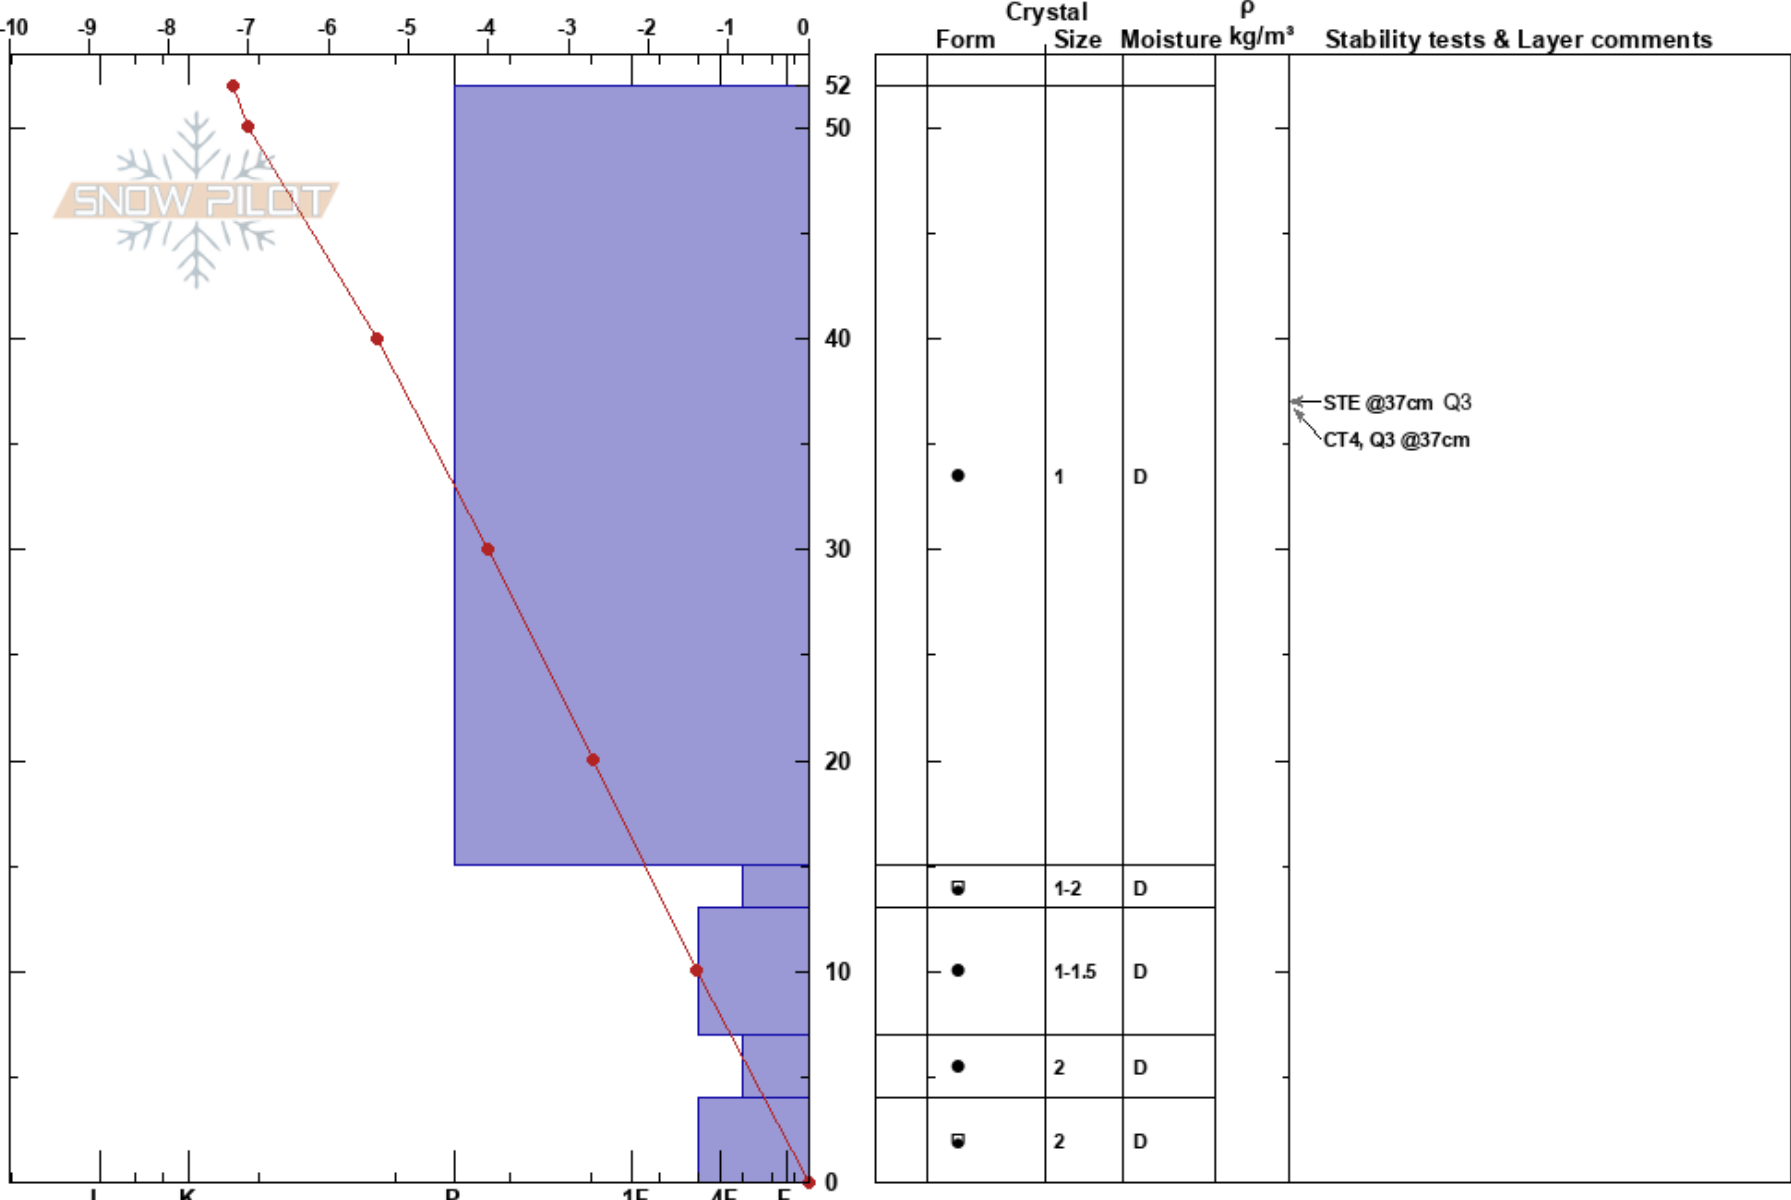

Av patch "Л/о №3"  
 Khibiny mountains  
 Russia  
**Elevation:** 520 m  
**Aspect:** W

Ilya Bulaev  
 12/11/2019 - 12:57  
**Co-ord:** 67.61975N, 33.70548W  
**Slope Angle:** 27°  
**Wind Loading:**

**Stability:** Very Poor **HS:**52 **Layer Notes:**  
**Air Temperature:** -7.3°C **PF:**52 15-13cm:Problematic layer  
**Sky Cover:** OVC  
**Precipitation:** NO  
**Wind:** Light Breeze

**Specifics:** Pit dug in a Ski Area; Pit is representative of backcountry; Collapsing, localized; Cracking

**Notes:** Наблюдатели: Агеев И.В., Набатов А.С., Булаев И.В.