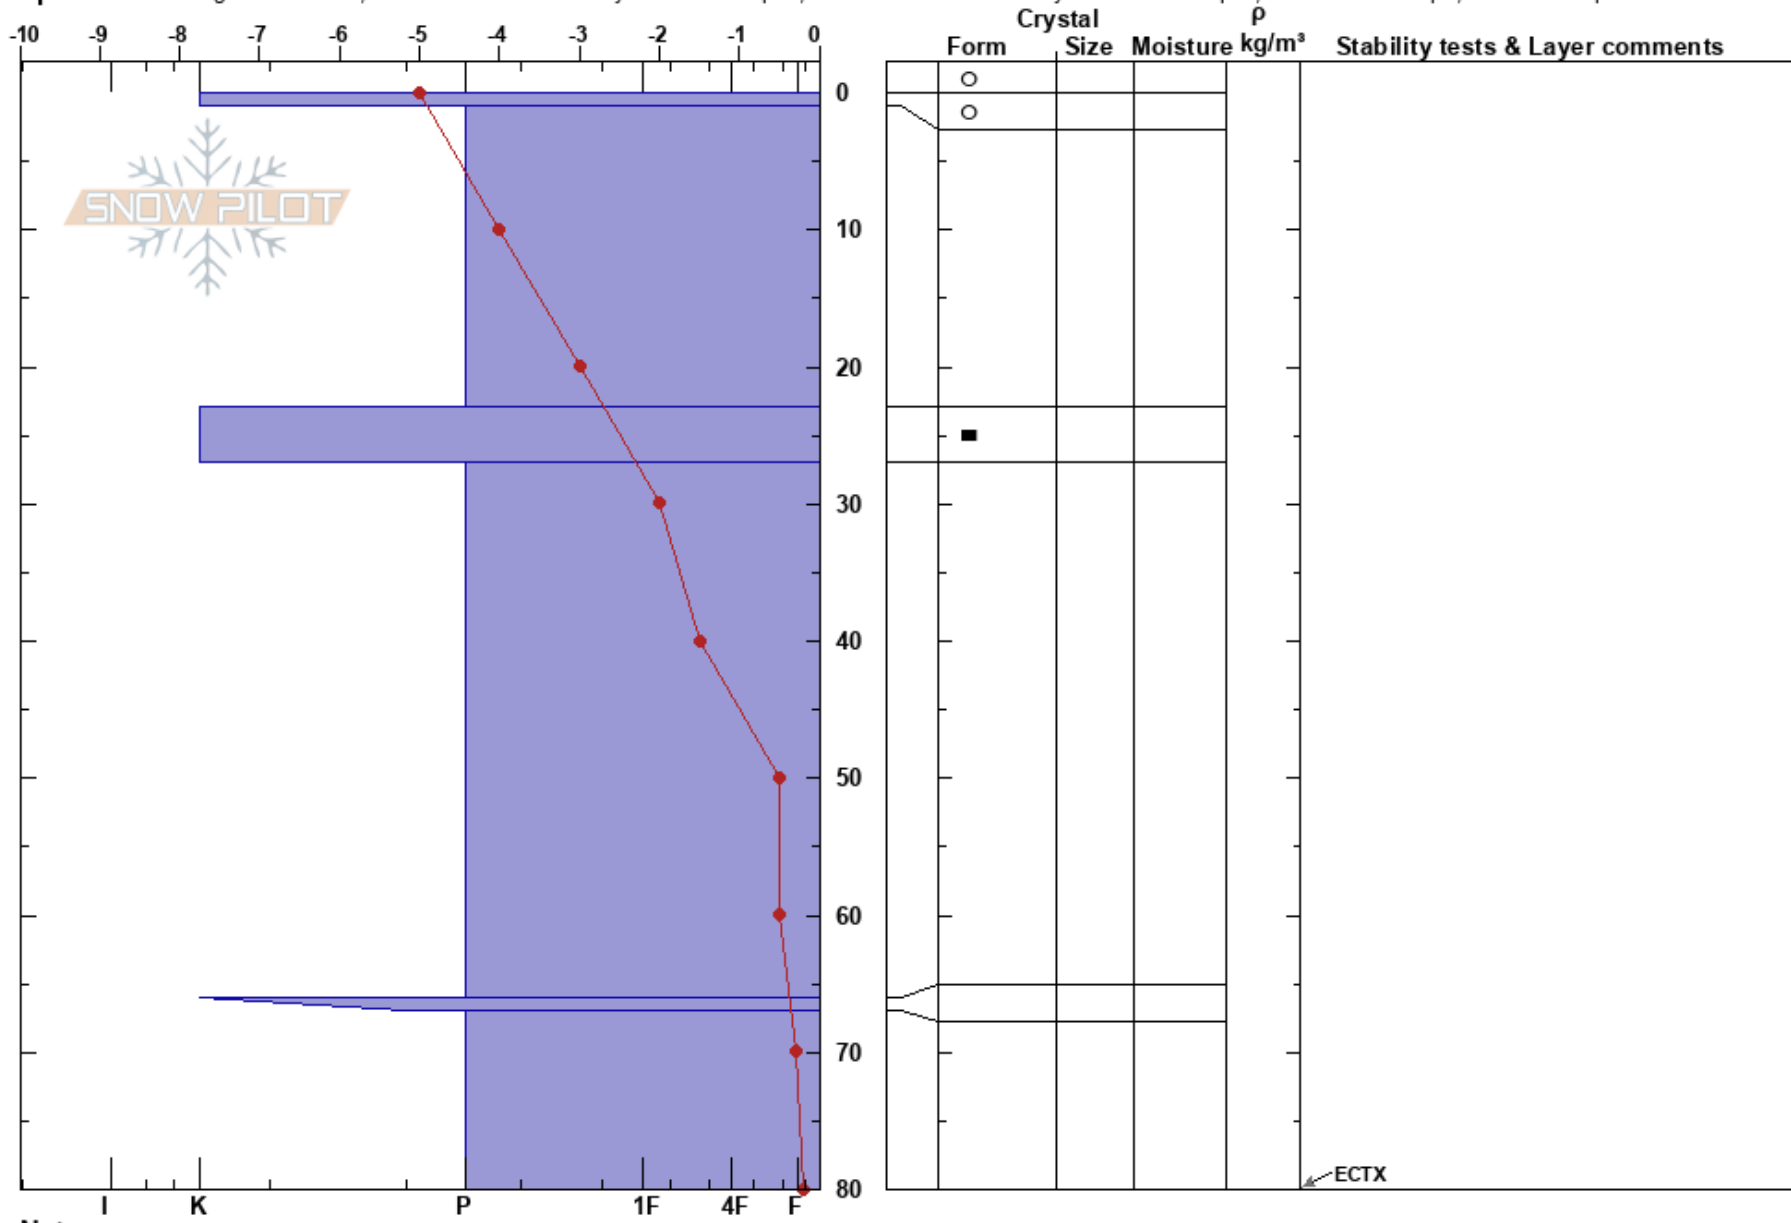

Mirco Dot
Hatcher Pass
AK
Elevation: 4170 ft
Aspect: SE

Fallon Connolly
11/11/2019 - 1:00pm
Co-ord: 61.79189N, -149.26389W
Slope Angle: 12°
Wind Loading: no

Stability:
Air Temperature: -2°C
Sky Cover: FEW
Precipitation: NO
Wind: NE Light Breeze

HS:80
PF:13
Layer Notes:

Specifics: Pit dug in a Ski Area; Recent avalanche activity on similar slopes; Recent avalanche activity on different slopes; Ski tracks on slope; We skied slope

Notes: I K P 1F 4F F