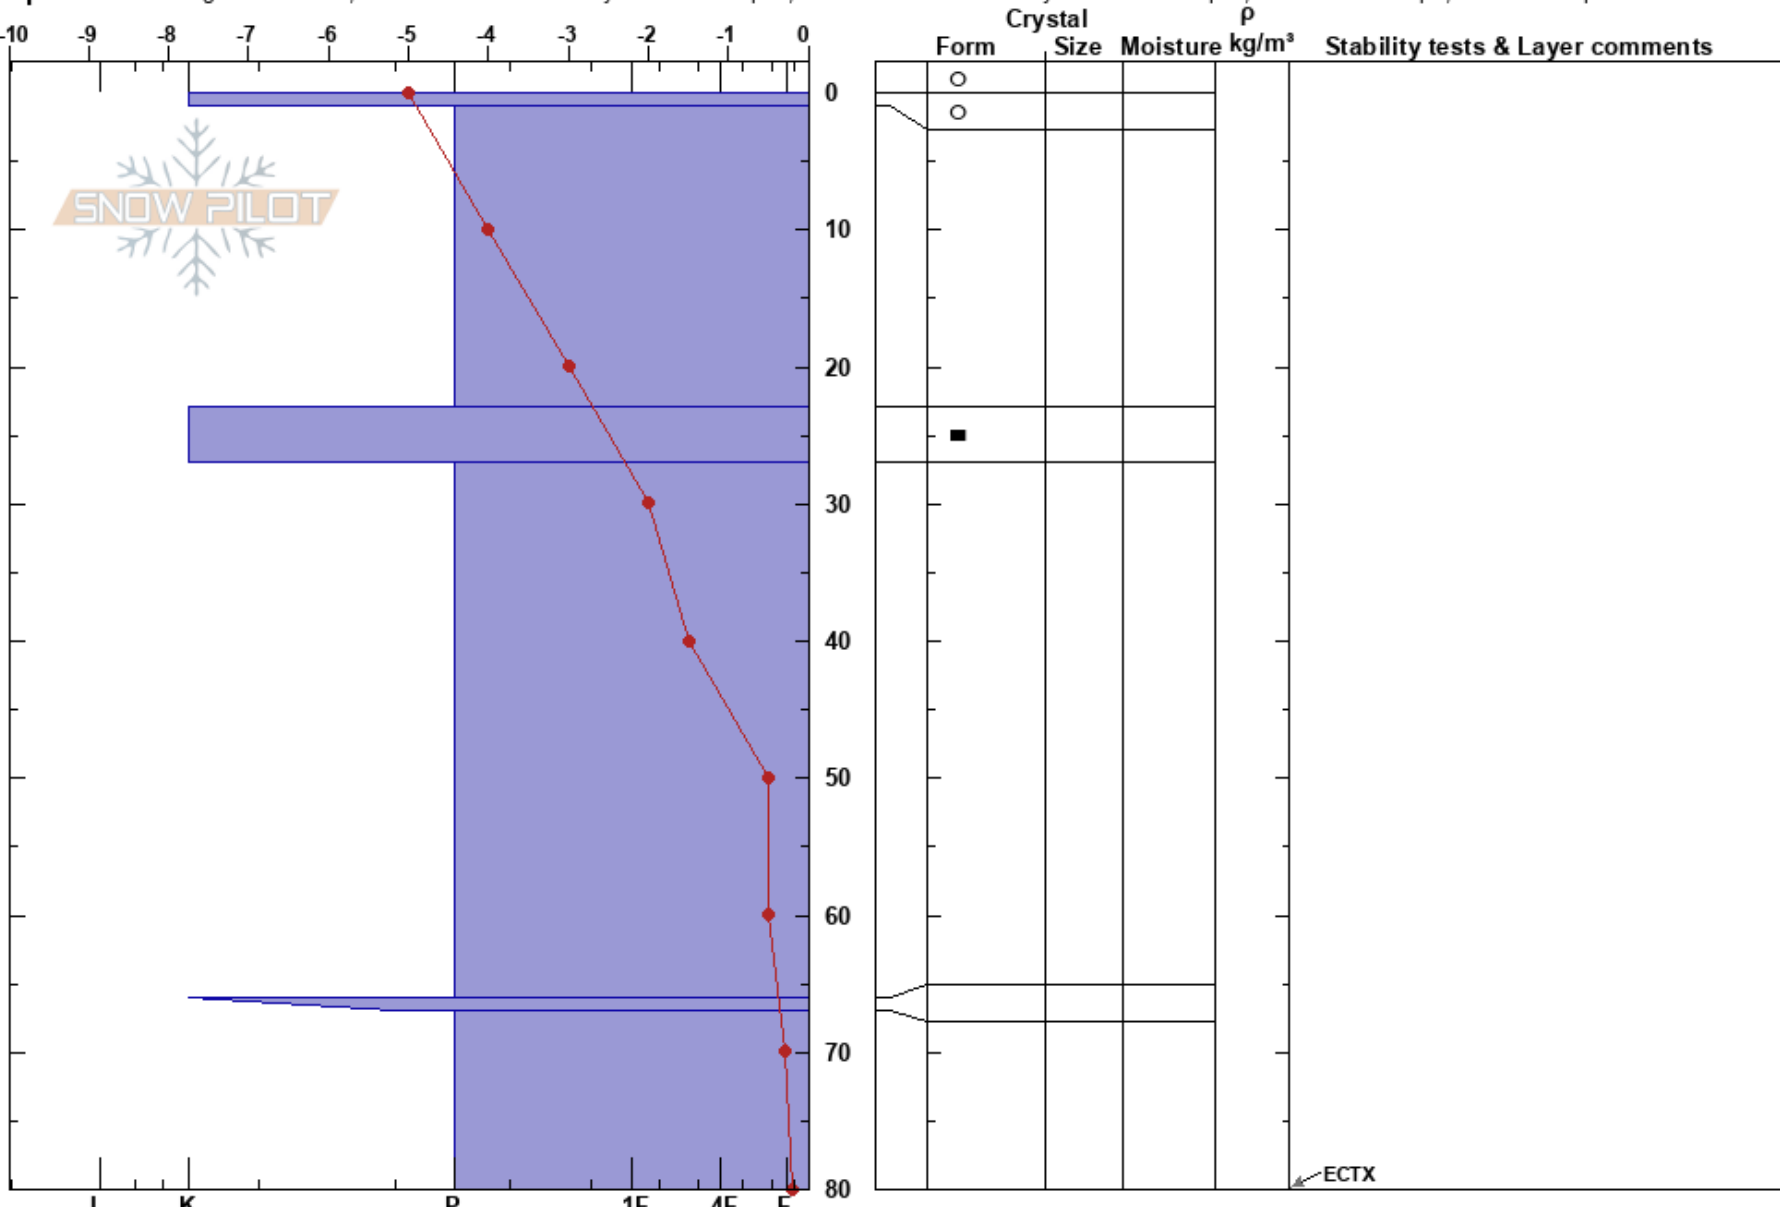

Mirco Dot
Hatcher Pass
AK
Elevation: 4170 ft
Aspect: SE

Fallon Connolly
11/11/2019 - 1:00pm
Co-ord: 61.79189N, -149.26389W
Slope Angle: 12°
Wind Loading: no

Stability:
Air Temperature: -2°C
Sky Cover: FEW
Precipitation: NO
Wind: NE Light Breeze

HS:80
PF:13
Layer Notes:

Specifics: Pit dug in a Ski Area; Recent avalanche activity on similar slopes; Recent avalanche activity on different slopes; Ski tracks on slope; We skied slope

Notes: