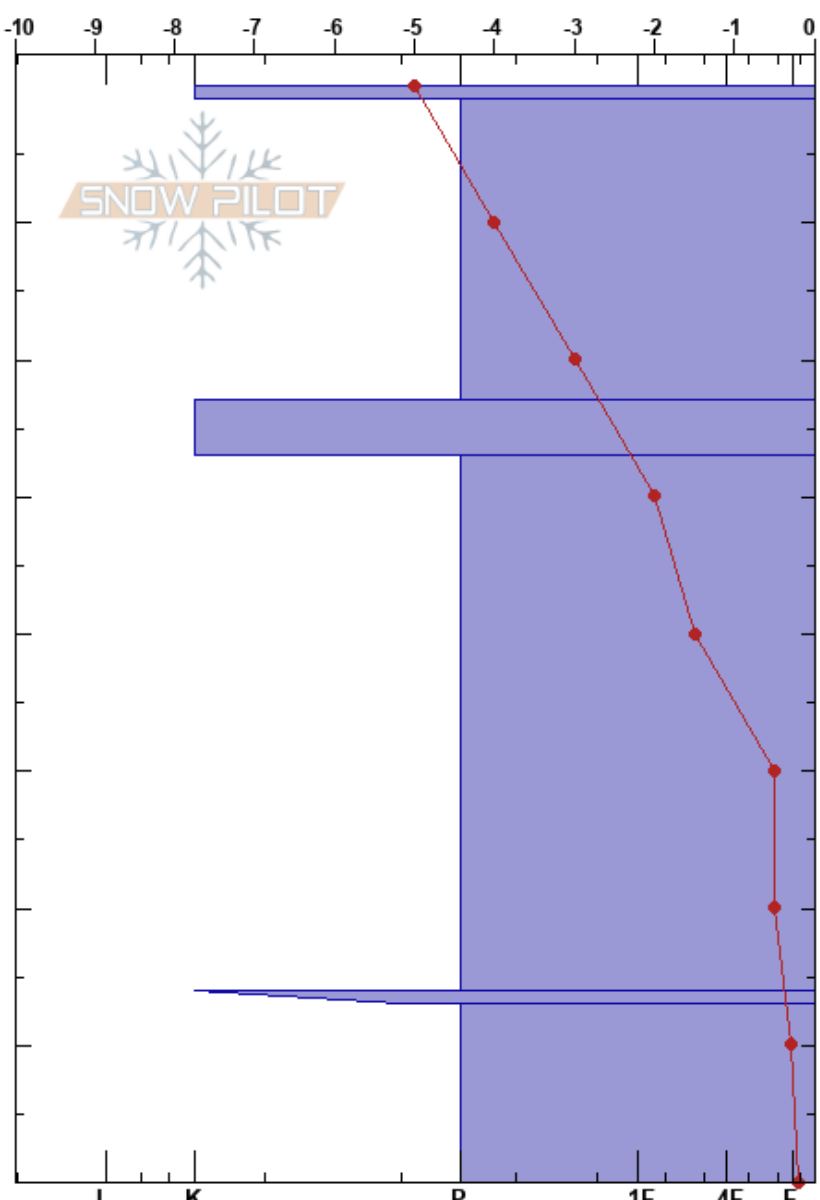

Mirco Dot
 Hatcher Pass
 AK
Elevation: 4170 ft
Aspect: SE

Fallon Connolly
 11/11/2019 - 1:00pm
Co-ord: 61.79189N, -149.26389W
Slope Angle: 12°
Wind Loading: no

Stability:
Air Temperature: -2°C
Sky Cover: FEW
Precipitation: NO
Wind: NE Light Breeze

HS:80
PF:13
Layer Notes:

Specifics: Pit dug in a Ski Area; Recent avalanche activity on similar slopes; Recent avalanche activity on different slopes; Ski tracks on slope; We skied slope

Crystal ρ

Form	Size	Moisture	kg/m^3	Stability tests & Layer comments
○				
○				
■				