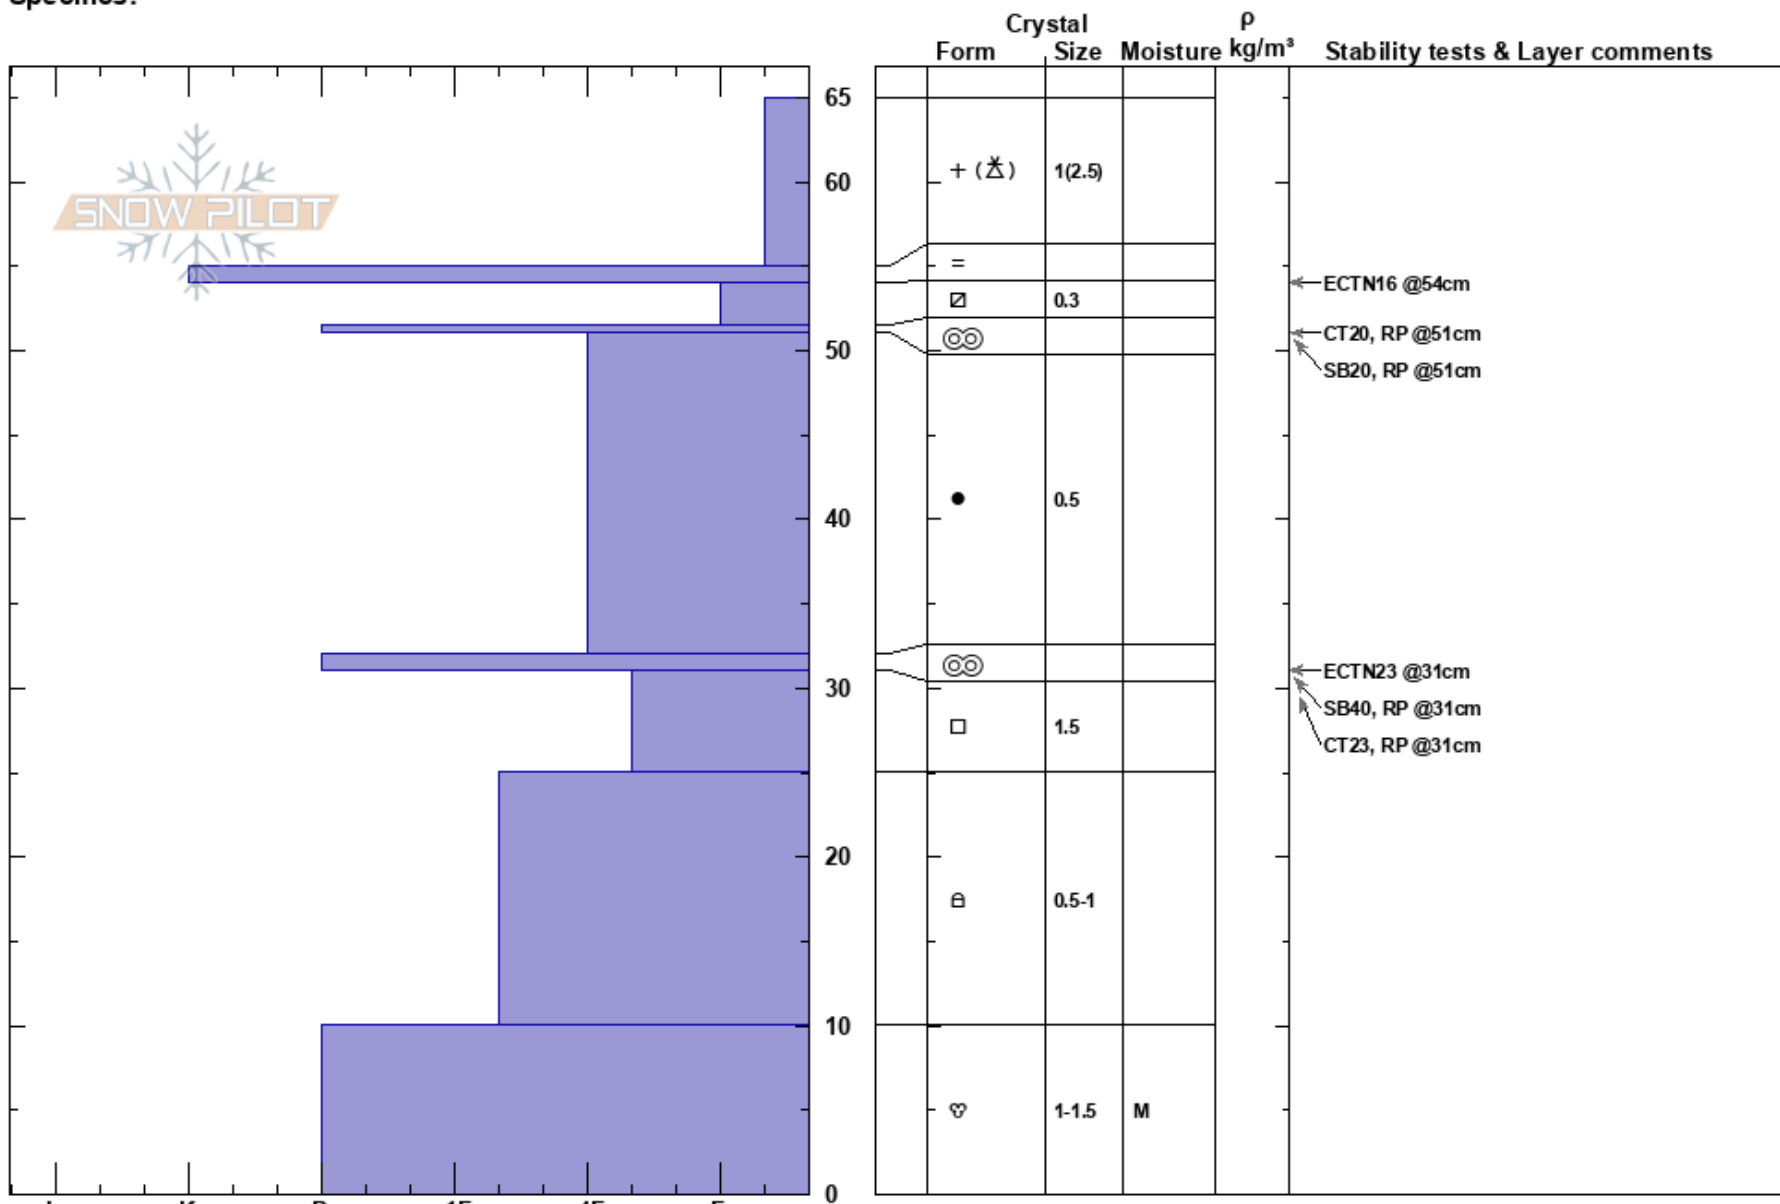

Montagne's Mdw  
 Bridger Range  
 MT  
 Elevation: 7800 ft  
 Aspect: 50°  
 Specifics:

peter carse  
 11/11/2019 - 10:15am  
 Co-ord: 45.84067N, -110.93453W  
 Slope Angle: 37°  
 Wind Loading: no

Stability: Good  
 Air Temperature: -8°C  
 Sky Cover: CLR  
 Precipitation: NO  
 Wind: W Light Breeze

HS:65  
 PF:55 54-51.5cm: FCsfxr

Layer Notes:

**Notes:** Montagne's (aka 'Texas') Meadow. Localized variable/gusty winds at this elevation forming isolated small sensitive wind slabs from new snow. Obvious ridgetop wind loading. Stability very good on non-wind-loaded slopes, only fair in areas of new windslab development.