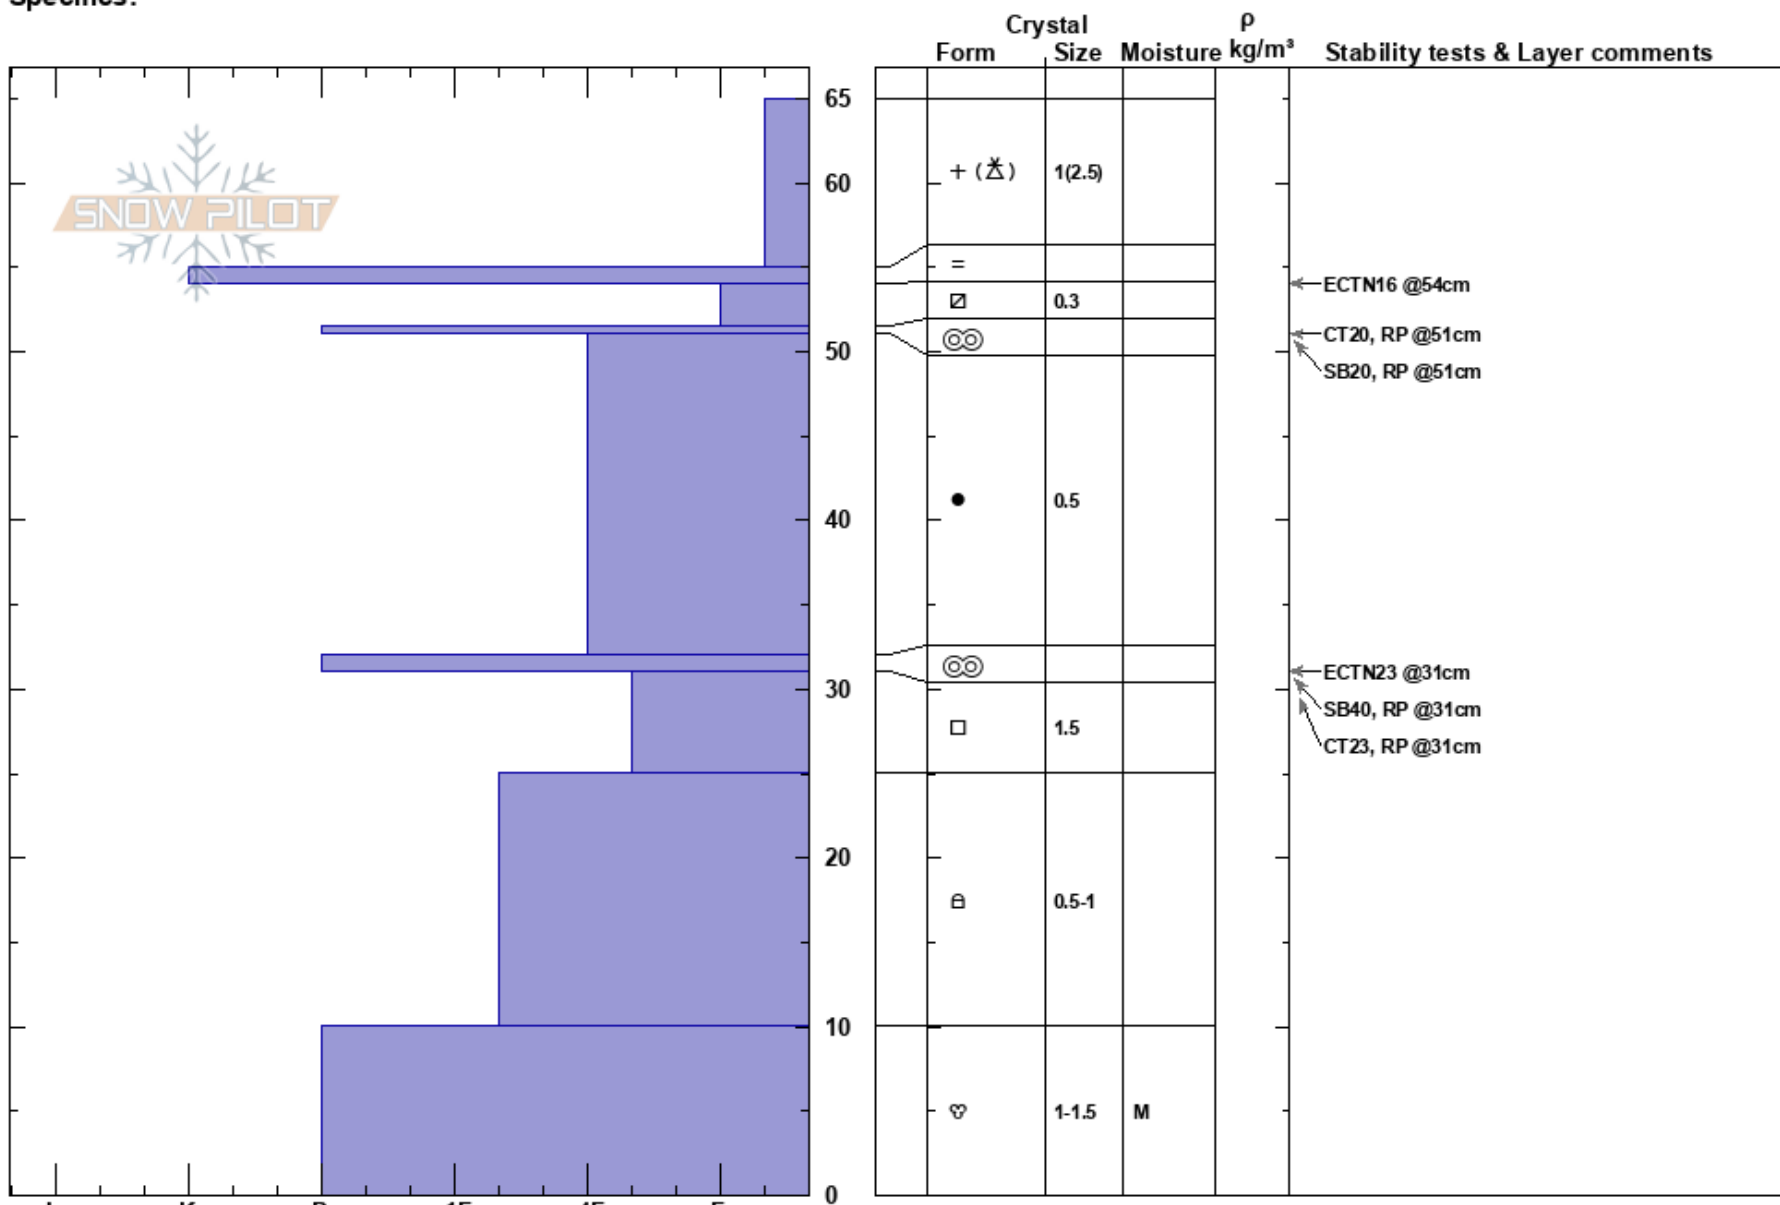

Montagne's Mdw
 Bridger Range
 MT
 Elevation: 7800 ft
 Aspect: 50°
 Specifics:

peter carse
 11/11/2019 - 10:15am
 Co-ord: 45.84067N, -110.93453W
 Slope Angle: 37°
 Wind Loading: no

Stability: Good
 Air Temperature: -8°C
 Sky Cover: CLR
 Precipitation: NO
 Wind: W Light Breeze

HS:65
 PF:55 54-51.5cm: FCsfxr

Layer Notes:

Notes: Montagne's (aka 'Texas') Meadow. Localized variable/gusty winds at this elevation forming isolated small sensitive wind slabs from new snow. Obvious ridgetop wind loading. Stability very good on non-wind-loaded slopes, only fair in areas of new windslab development.