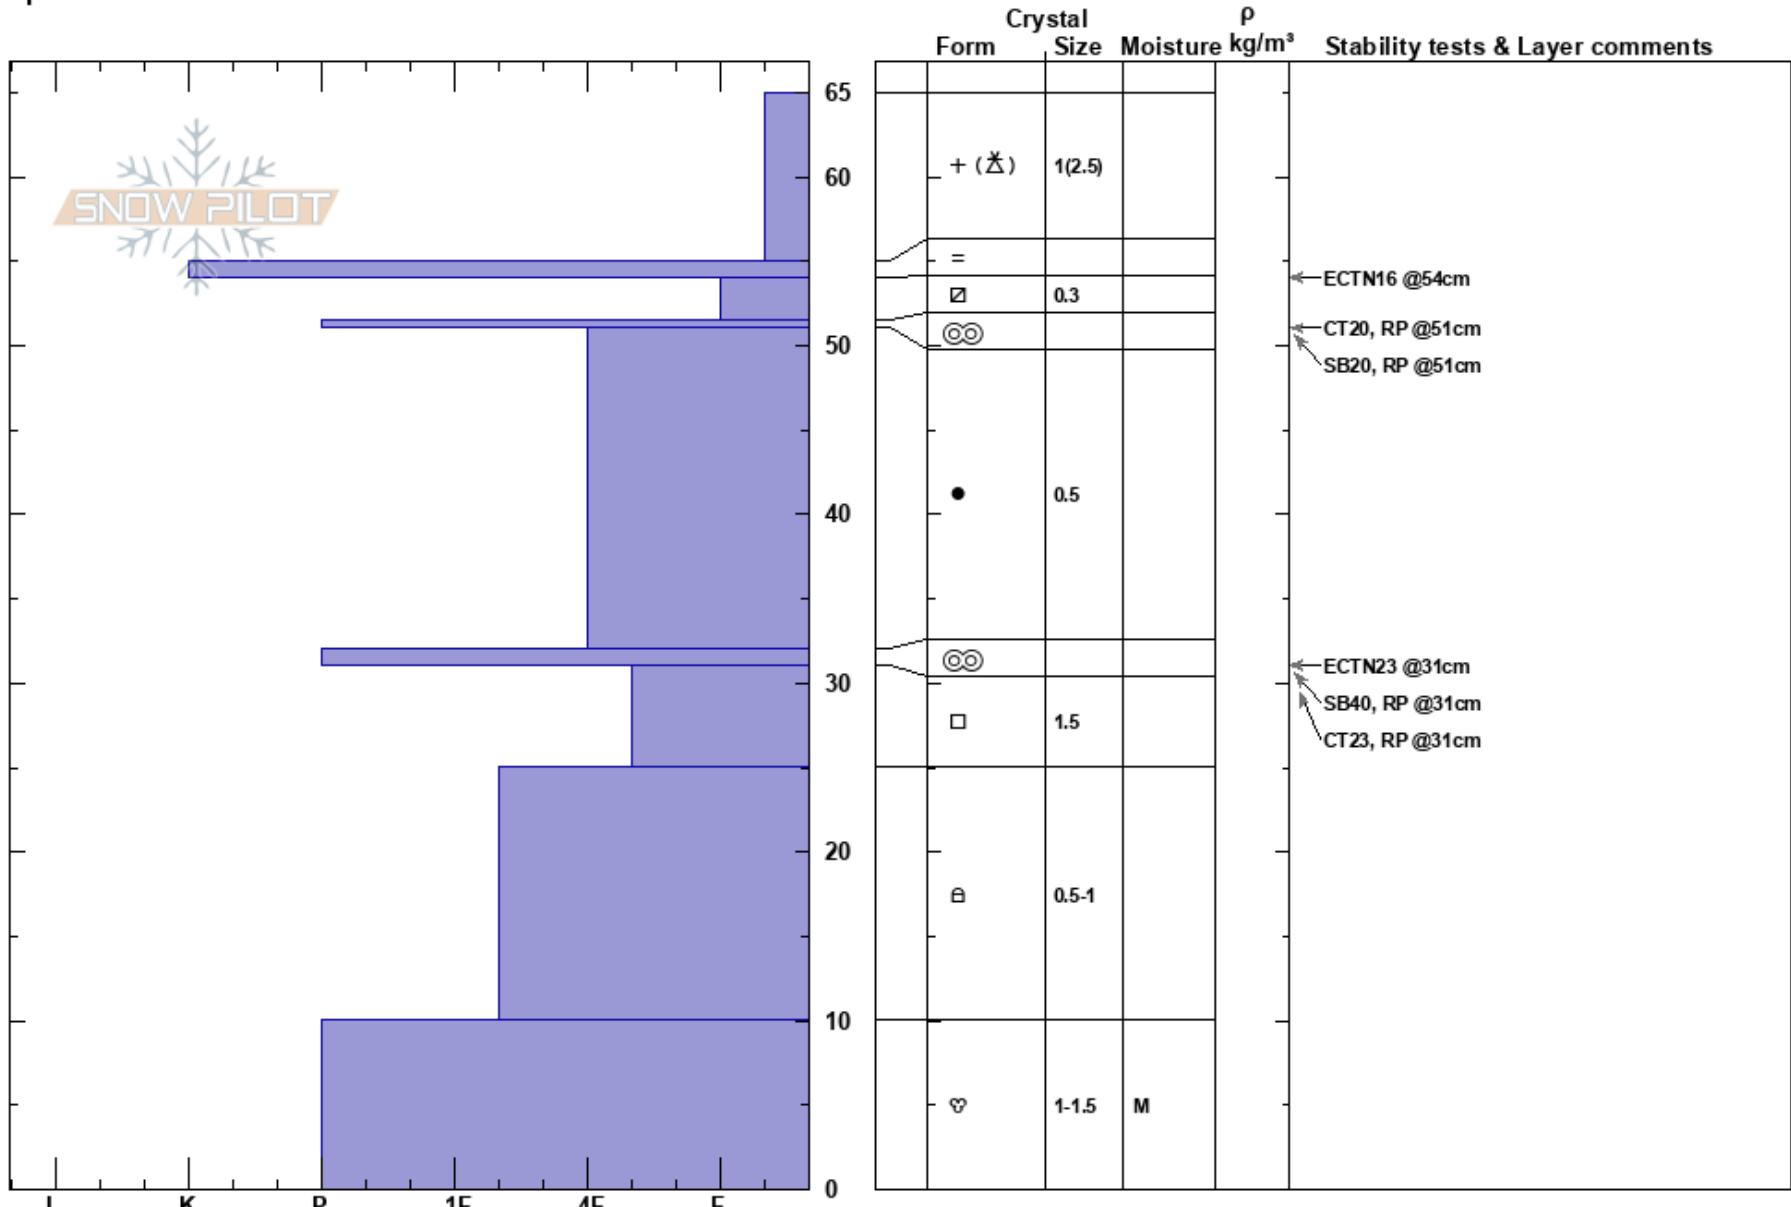

Montagne's Mdw  
 Bridger Range  
 MT  
 Elevation: 7800 ft  
 Aspect: 50°  
 Specifics:

peter carse  
 11/11/2019 - 10:15am  
 Co-ord: 45.84067N, -110.93453W  
 Slope Angle: 37°  
 Wind Loading: no

Stability: Good  
 Air Temperature: -8°C  
 Sky Cover: CLR  
 Precipitation: NO  
 Wind: W Light Breeze

HS:65  
 PF:55 54-51.5cm: FCsfxr

Layer Notes:

**Notes:** Montagne's (aka 'Texas') Meadow. Localized variable/gusty winds at this elevation forming isolated small sensitive wind slabs from new snow. Obvious ridgetop wind loading. Stability very good on non-wind-loaded slopes, only fair in areas of new windslab development.