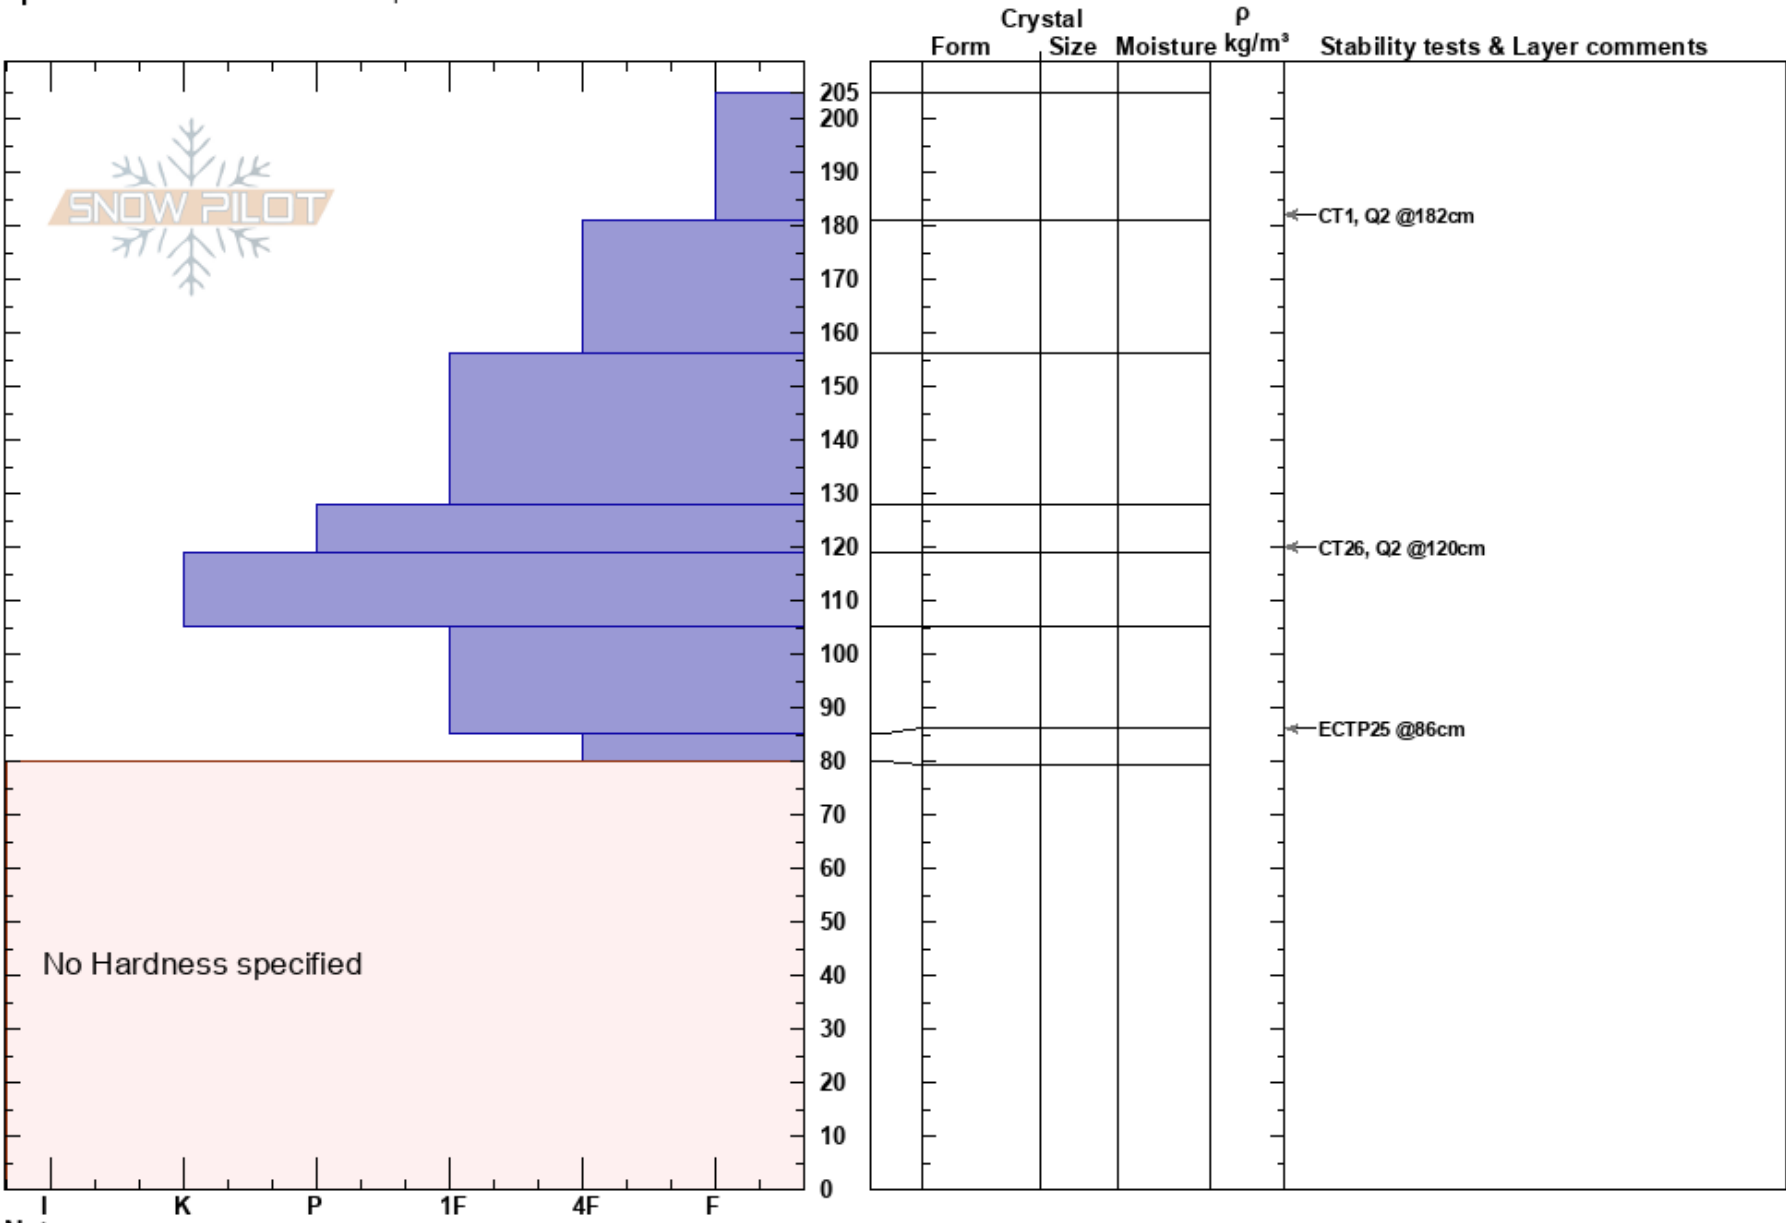

Shrine Bowl  
 Vail/Summit County  
 CO  
**Elevation:** 11600 ft  
**Aspect:** 45°  
**Specifics:** Snowmobile tracks on slope

Bruce Hodgkins  
 03/15/2019 - 10:15am  
**Co-ord:** 39.51939N, -106.25240W  
**Slope Angle:** 25°  
**Wind Loading:** yes

**Stability:**  
**Air Temperature:** -14°C  
**Sky Cover:** CLR  
**Precipitation:** NO  
**Wind:** W Light Breeze

**HS:**205  
**PS:** 21 80-0cm: Problematic layer

**Layer Notes:**

Notes: