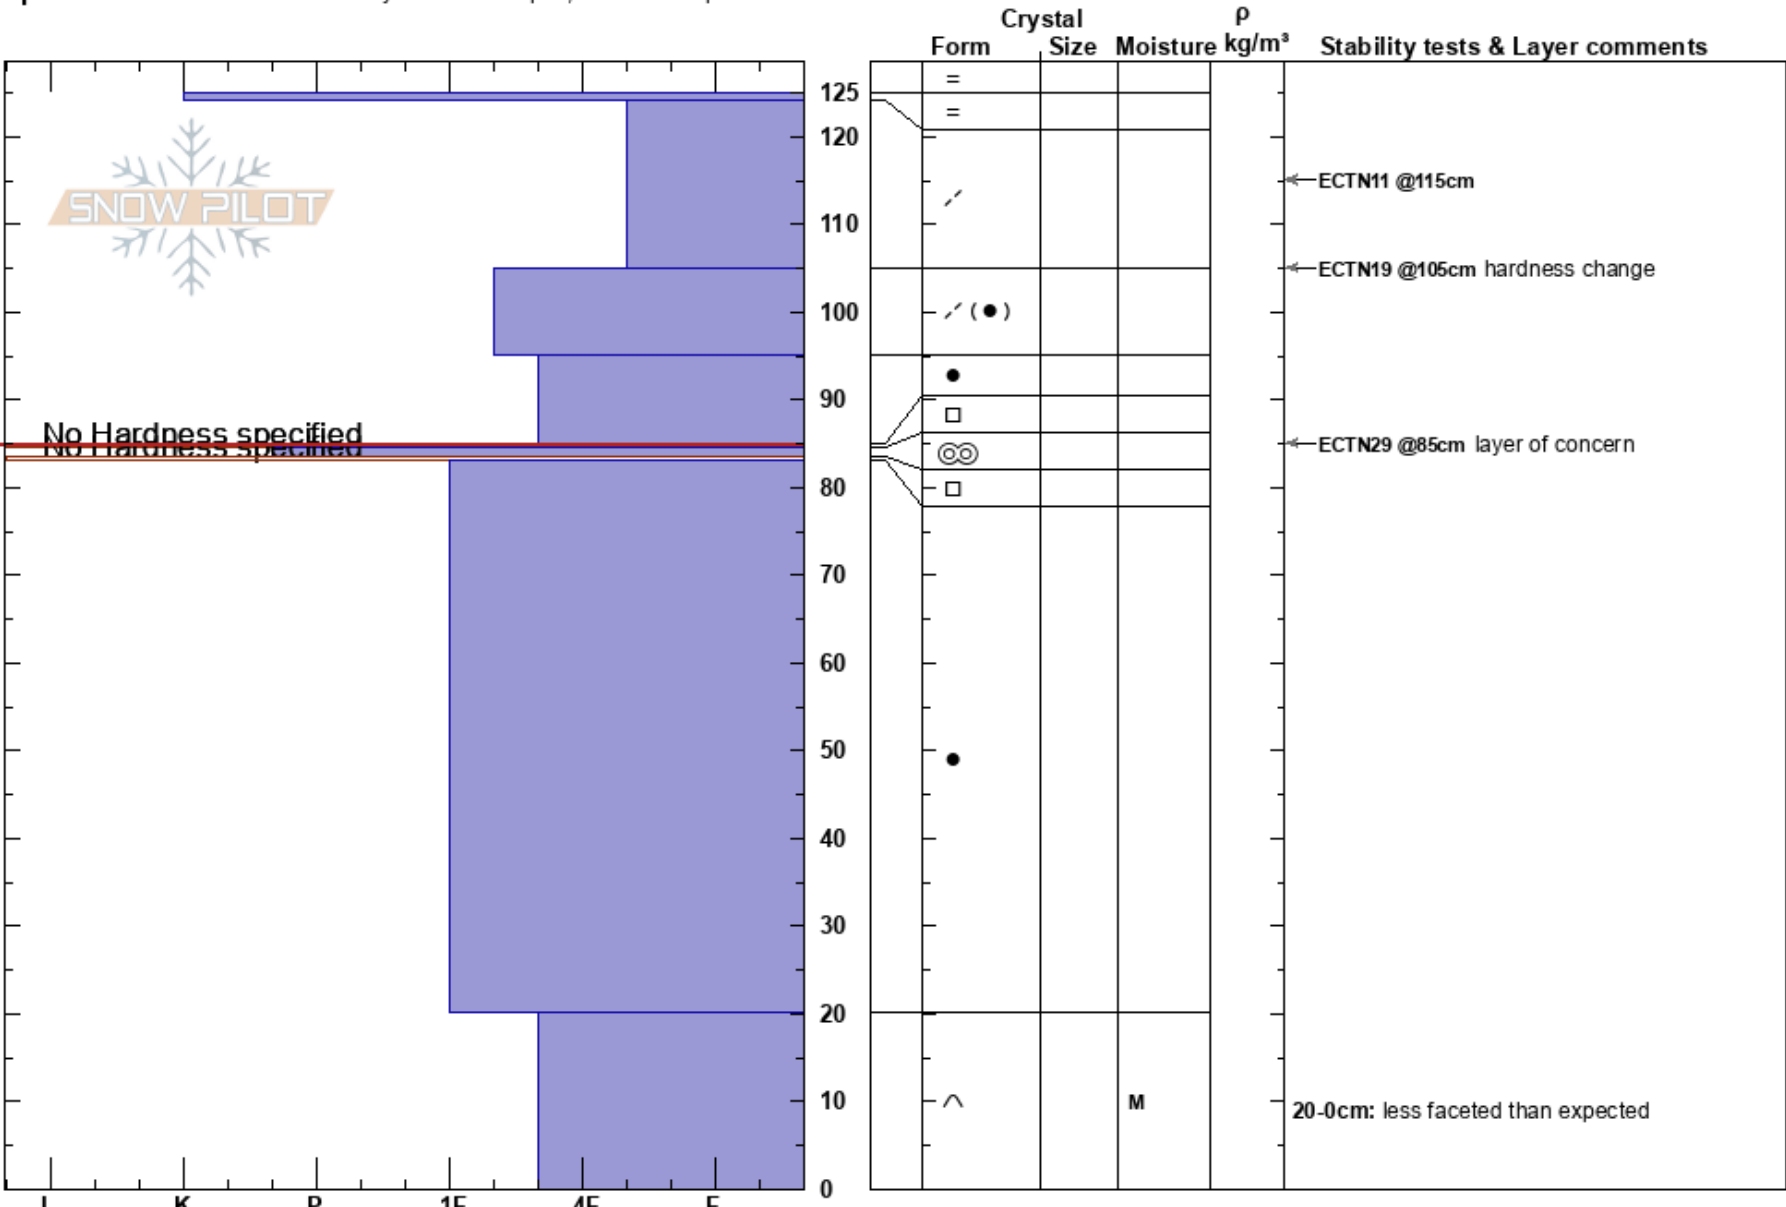

No Hardness specified

No Hardness specified