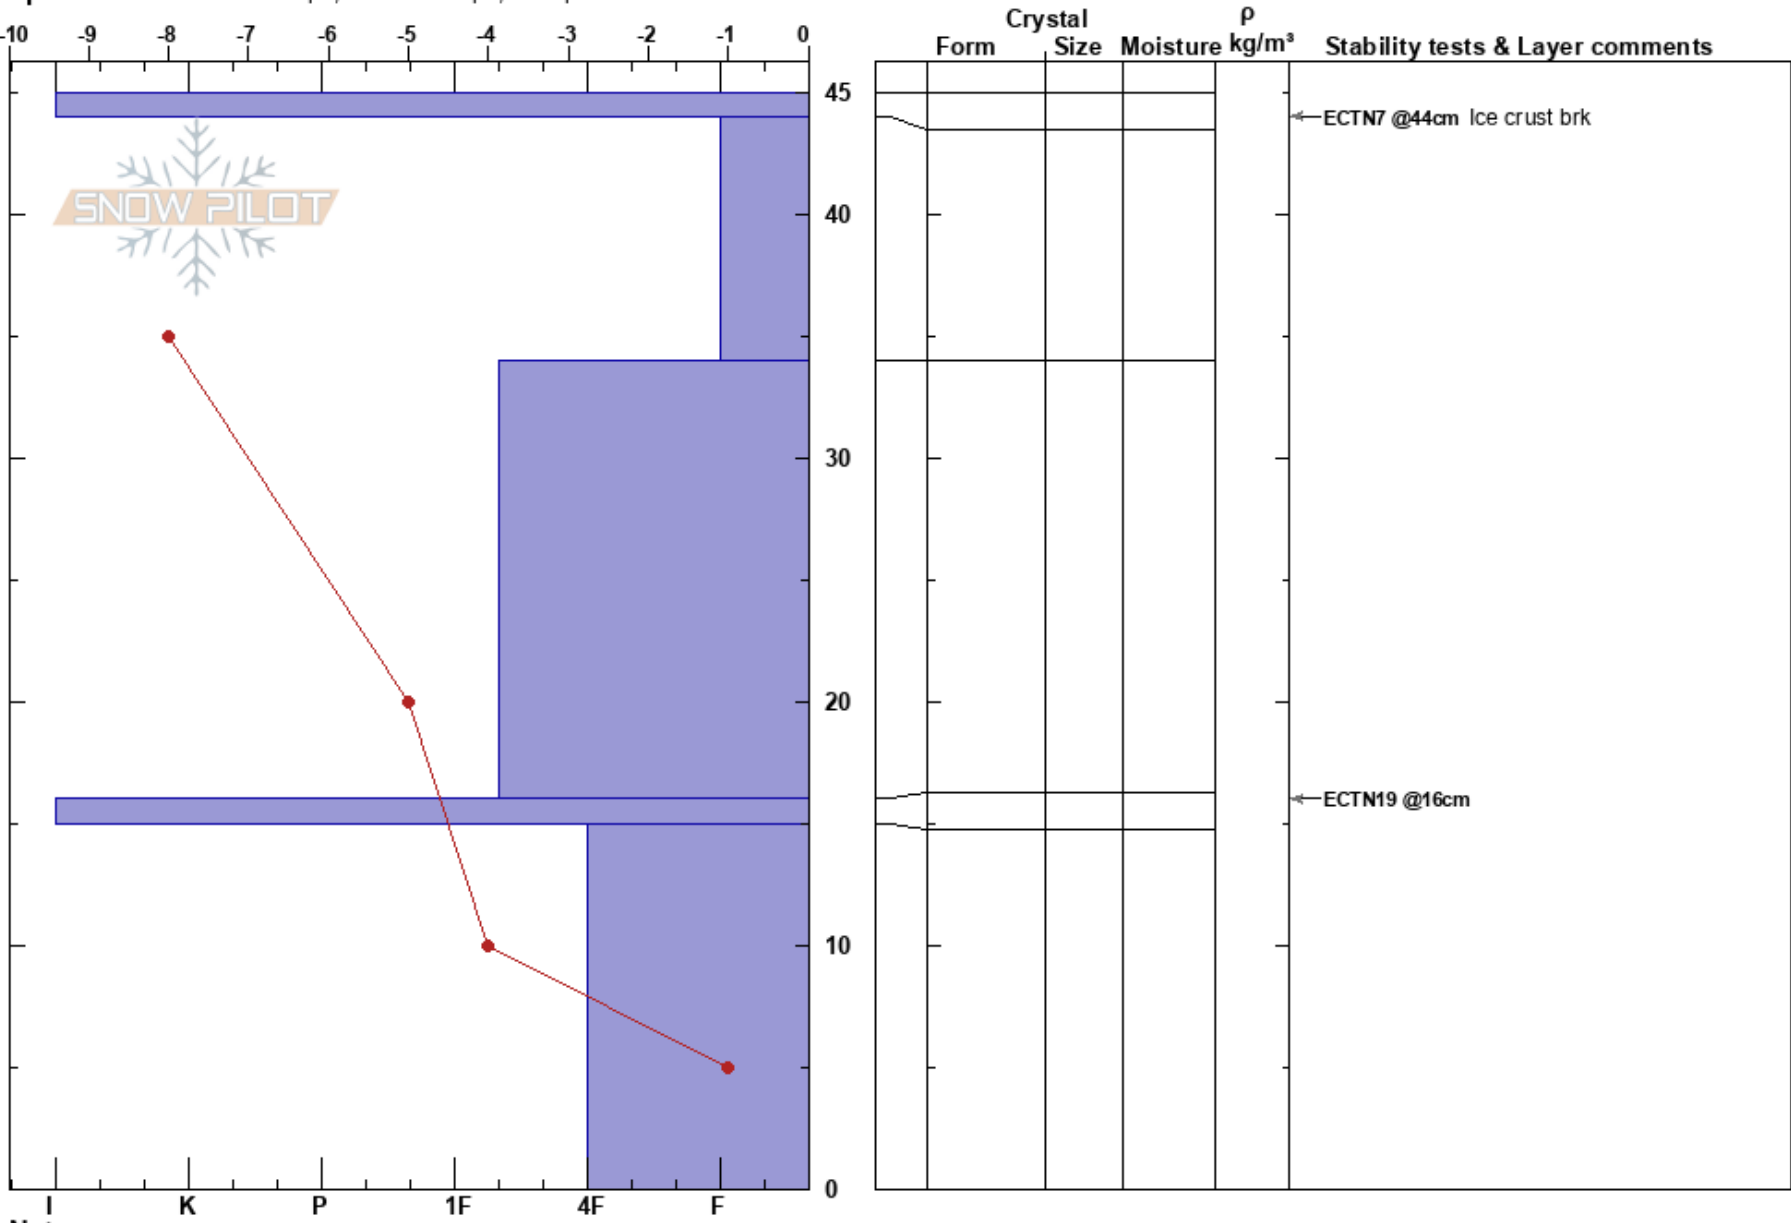

History Rock East
 Gallatin Range-N
 MT
 Elevation: 8400 ft
 Aspect: 80°
 Specifics: Ski tracks on slope; We skied slope; Poor pit location

Cole Oshiro-Leavitt
 11/07/2019 - 12:07am
 Co-ord: 45.48221N, -111.01369W
 Slope Angle: 17°
 Wind Loading: no

Stability: **HS:45** **Layer Notes:**
 Air Temperature: 1°C **PF:30** 34-16cm: Problematic layer
 Sky Cover: FEW
 Precipitation: NO
 Wind: Calm

Notes: Extensive surface hoar present in sun and shade.