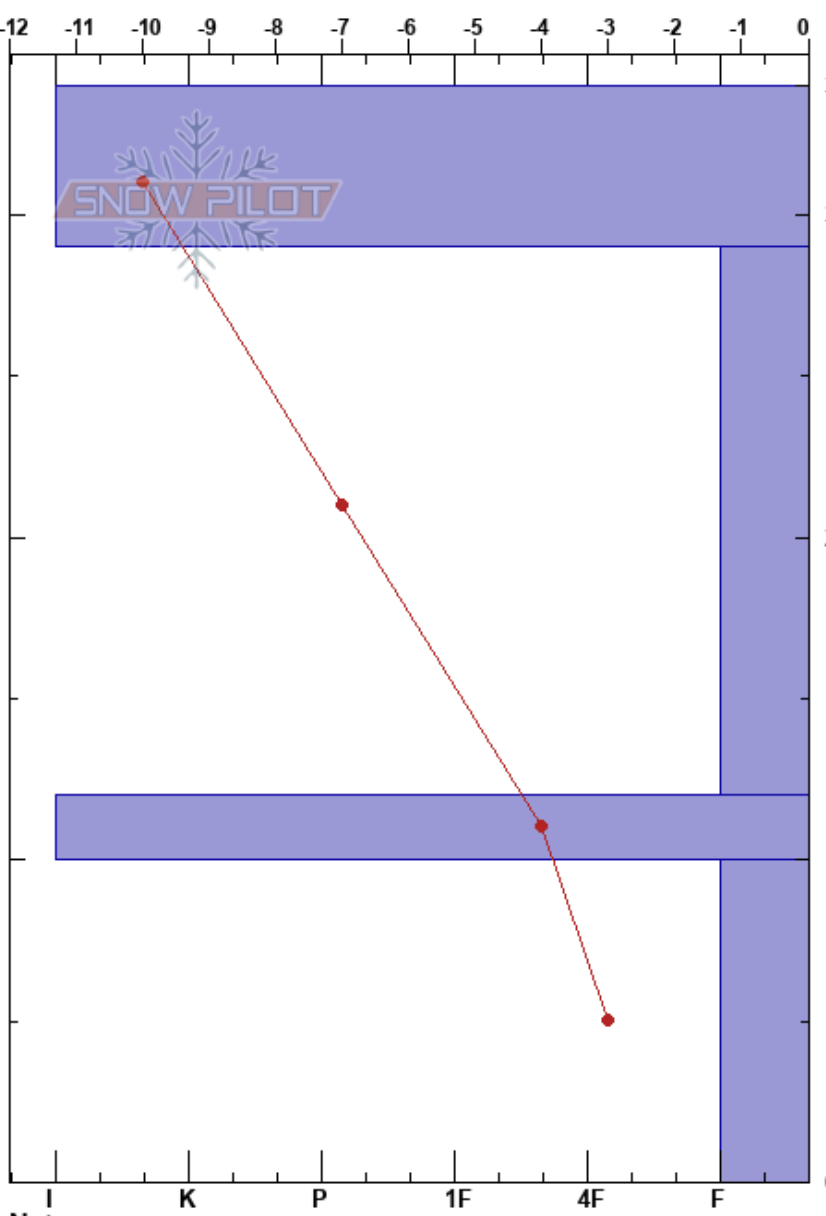

History Rock South
 Gallatin Range-N
 MT
 Elevation: 7975 ft
 Aspect: 170°
 Specifics:

Cole Oshiro-Leavitt
 11/07/2019 - 10:54am
 Co-ord: 45.48118N, -111.02191W
 Slope Angle: 11°
 Wind Loading:

Stability:
 Air Temperature: 1°C
 Sky Cover: SCT
 Precipitation: NO
 Wind: SE Light Breeze

HS:34
 PF:20
 29-12cm: Problematic layer

Form	Crystal		ρ kg/m ³	Stability tests & Layer comments
	Size	Moisture		
				← ECTN7 @29cm Stout crust brk
				← ECTN18 @23cm

Notes: