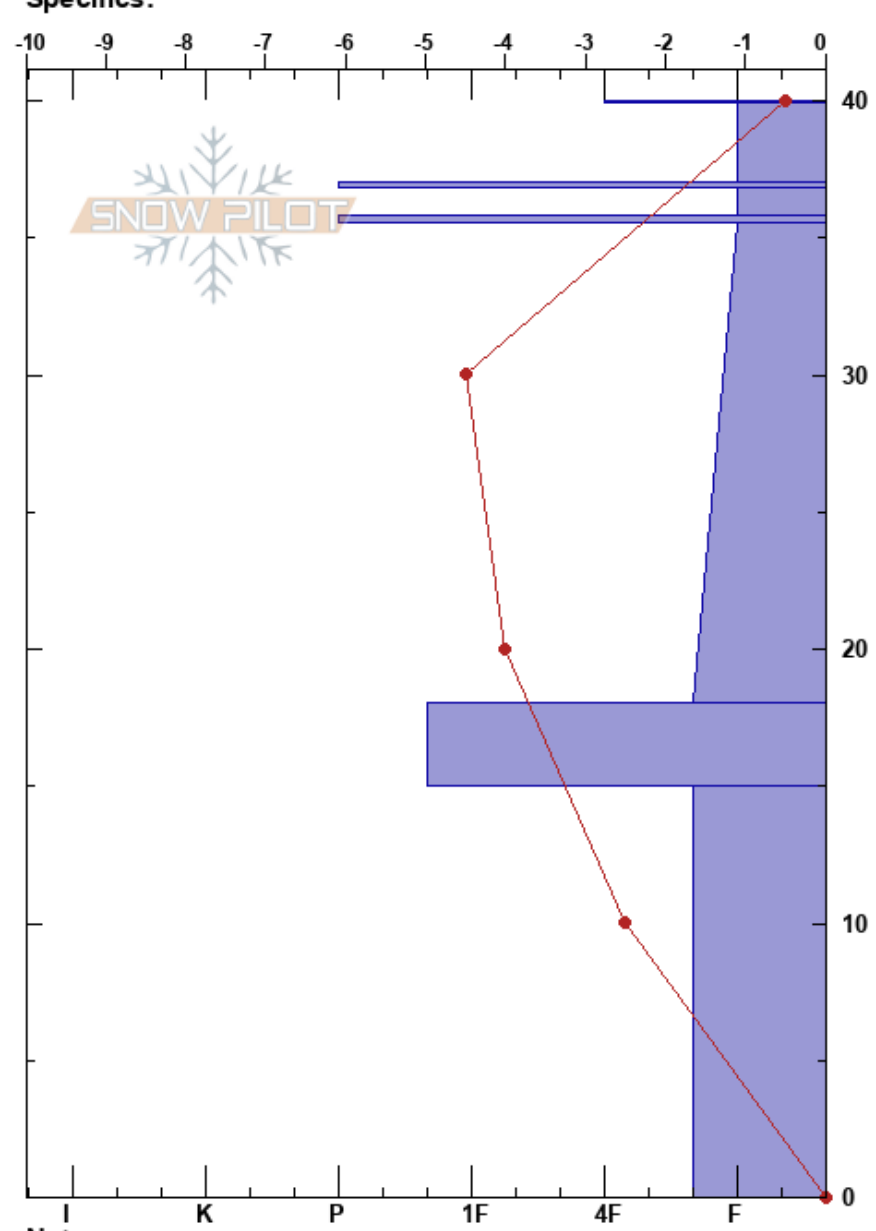

Targhee near Peaked  
 Teton Range  
 WY  
 Elevation: 9591 ft  
 Aspect: N  
 Specifics:

Lisa Van Sciver  
 11/07/2019 - 11:00am  
 Co-ord: 43.77611N, -110.92801W  
 Slope Angle: 34°  
 Wind Loading:

Stability:  
 Air Temperature: 0°C  
 Sky Cover: FEW  
 Precipitation: NO  
 Wind: Calm

HS:40  
 PF:40  
 18-15cm: decomposing crust  
 15-0cm: formed into some cluster  
 15-0cm: Problematic layer

Form	Crystal Size	Moisture	$\rho$ kg/m <sup>3</sup>	Stability tests & Layer comments
∇	2			
⊗				
⊠	0.5-1			
⊗				
□	0.5-1			
⊗				
□	0.5-2			
⊗				18-15cm: decomposing crust
□ (∧)	1-2(3)			15-0cm: formed into some cluster