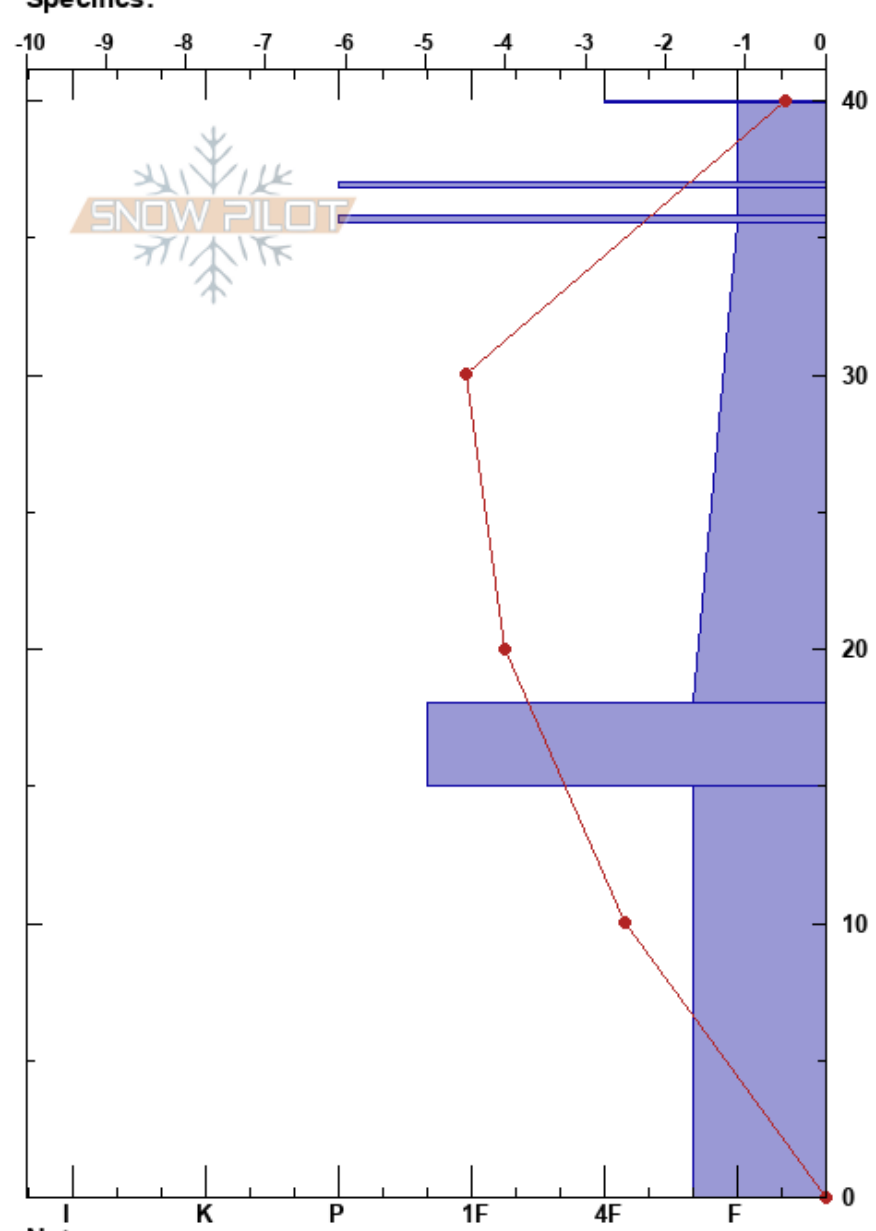

Targhee near Peaked
 Teton Range
 WY
 Elevation: 9591 ft
 Aspect: N
 Specifics:

Lisa Van Sciver
 11/07/2019 - 11:00am
 Co-ord: 43.77611N, -110.92801W
 Slope Angle: 34°
 Wind Loading:

Stability:
 Air Temperature: 0°C
 Sky Cover: FEW
 Precipitation: NO
 Wind: Calm

HS:40
 PF:40
 18-15cm: decomposing crust
 15-0cm: formed into some cluster
 15-0cm: Problematic layer

Form	Crystal Size	Moisture	ρ kg/m ³	Stability tests & Layer comments
∇	2			
⊗				
⊠	0.5-1			
⊗				
□	0.5-1			
⊗				
□	0.5-2			
⊗				18-15cm: decomposing crust
□ (∧)	1-2(3)			15-0cm: formed into some cluster