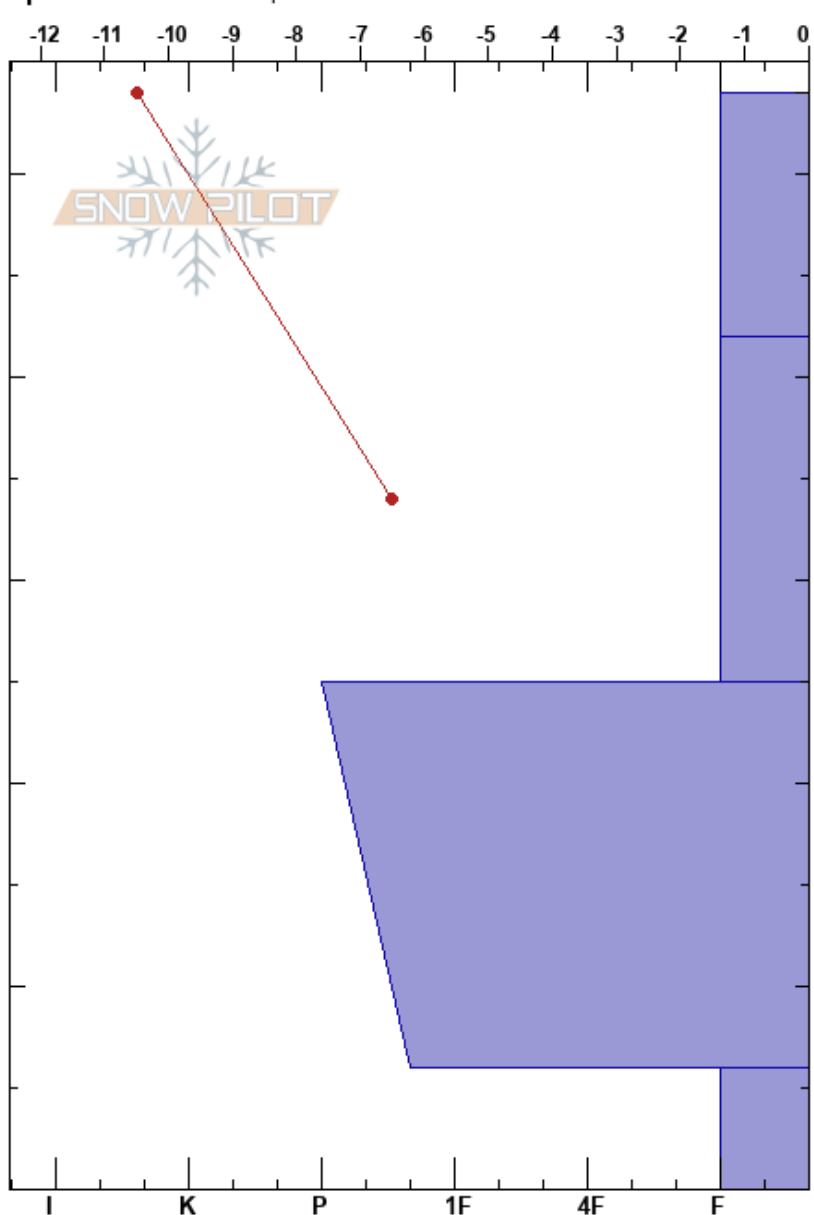

Early Season Hasty
 Indian Peaks, Front Rang
 CO
Elevation: 10840 ft
Aspect: NE
Specifics: We skied slope

Zach Ryan
 11/07/2019 - 11:40am
Co-ord: 40.07000N, -105.58167W
Slope Angle: 34°
Wind Loading: no

Stability:
Air Temperature: -3.5°C
Sky Cover: CLR
Precipitation: NO
Wind: NW Calm

HS:54
Layer Notes:
 6-0cm:Problematic layer

Form	Crystal		Moisture	ρ kg/m ³	Stability tests & Layer comments
	Size				
□	1				
□	2				
⊖	1-1.5				
A	2-3				←CT21, Q3 @6cm collapse ground