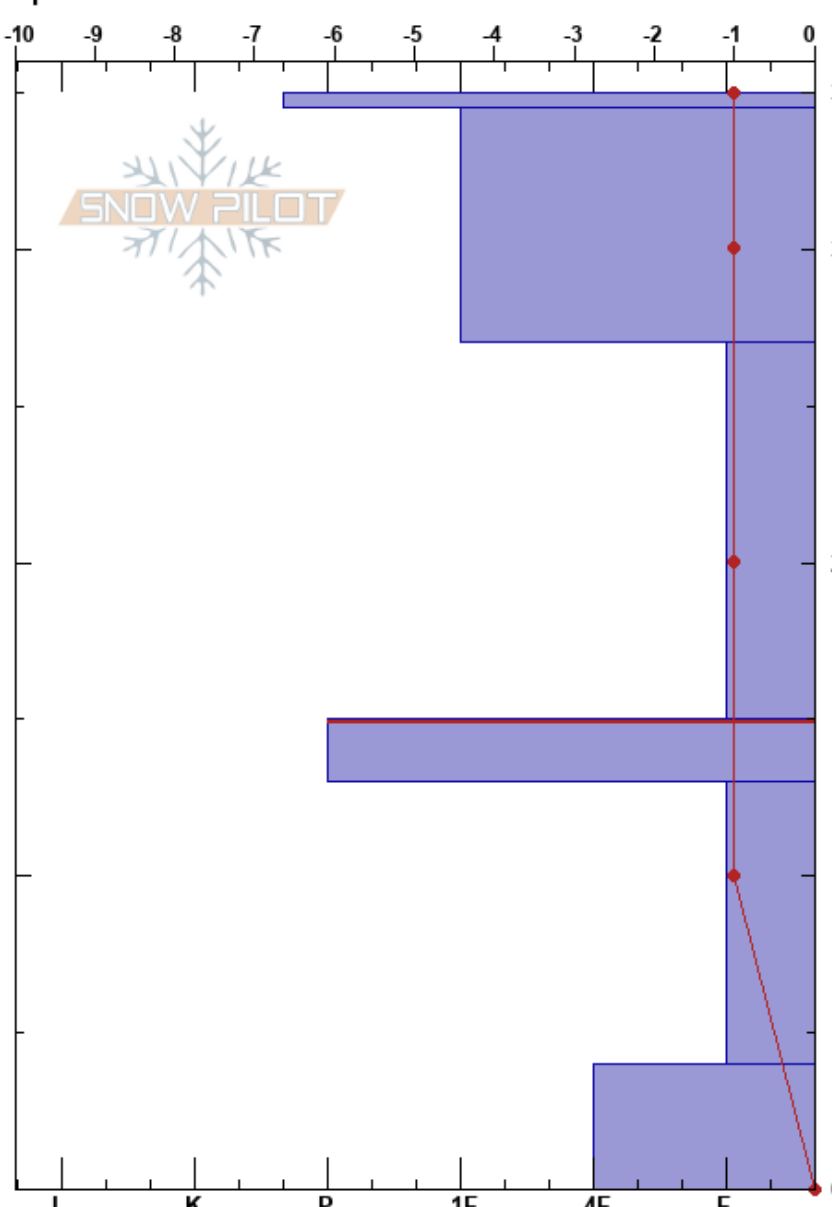

S. Facing Glory Bowl
 Teton Range
 WY
Elevation: 9807 ft
Aspect: SE
Specifics:

Lisa Van Sciver
 11/06/2019 - 12:02am
Co-ord: 43.51304N, -110.94589W
Slope Angle: 25°
Wind Loading: previous

Stability:
Air Temperature: 34°C
Sky Cover: FEW
Precipitation: NO
Wind: SW Calm

HS:35
PF:30
 15-13cm:Problematic layer

Form	Crystal		ρ kg/m ³	Stability tests & Layer comments
	Size	Moisture		
-				
•	0.5-1	M		
⊖	0.5-1			
⊙⊙				
⊖ (^)	1-2(3)			
⊖	1-2	M		

Notes: On solar aspects, the snow was becoming wet about 1 to 6 inches below the surface depending on slope angle and aspect.