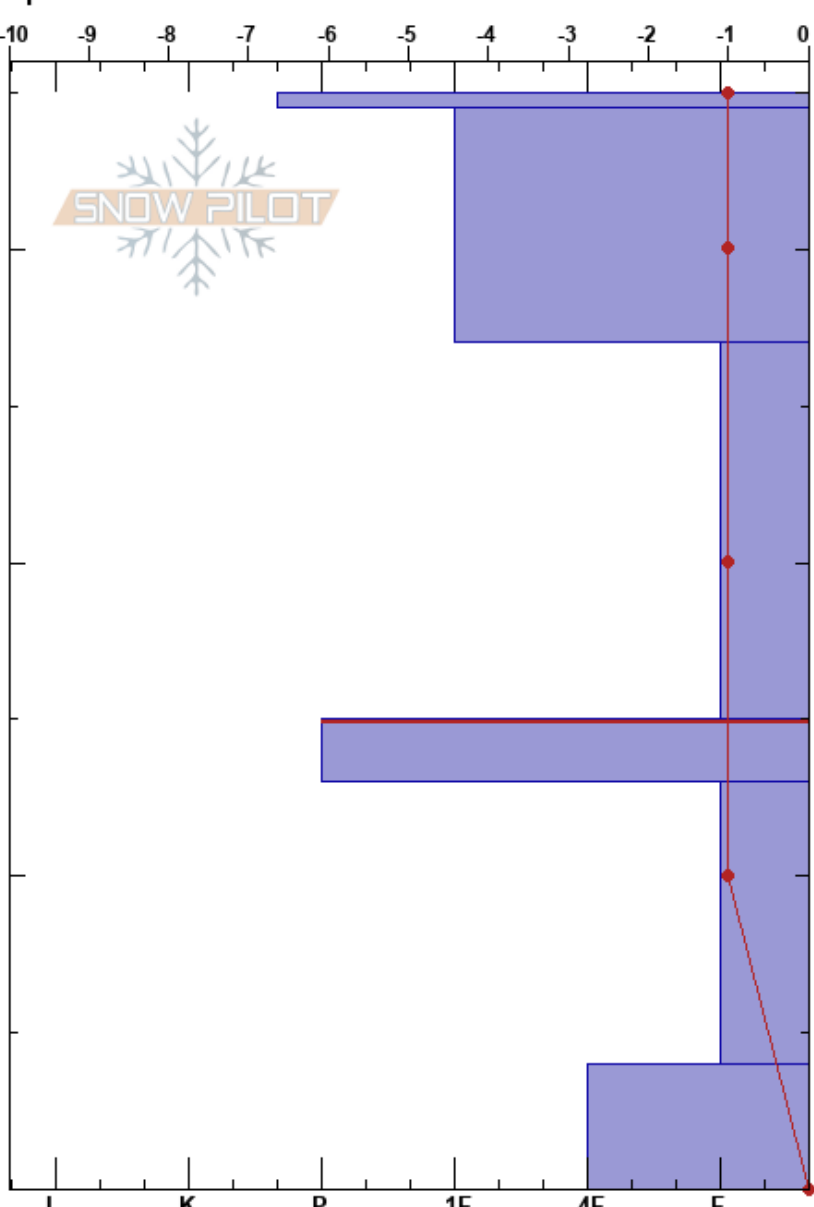

S. Facing Glory Bowl
 Teton Range
 WY
Elevation: 9807 ft
Aspect: SE
Specifics:

Lisa Van Sciver
 11/06/2019 - 12:02am
Co-ord: 43.51304N, -110.94589W
Slope Angle: 25°
Wind Loading: previous

Stability:
Air Temperature: 34°C
Sky Cover: FEW
Precipitation: NO
Wind: SW Calm

HS:35
PF:30
 15-13cm:Problematic layer

Form	Crystal		ρ kg/m ³	Stability tests & Layer comments
	Size	Moisture		
-				
•	0.5-1	M		
⊖	0.5-1			
⊙⊙				
⊖ (^)	1-2(3)			
⊖	1-2	M		

Notes: On solar aspects, the snow was becoming wet about 1 to 6 inches below the surface depending on slope angle and aspect.