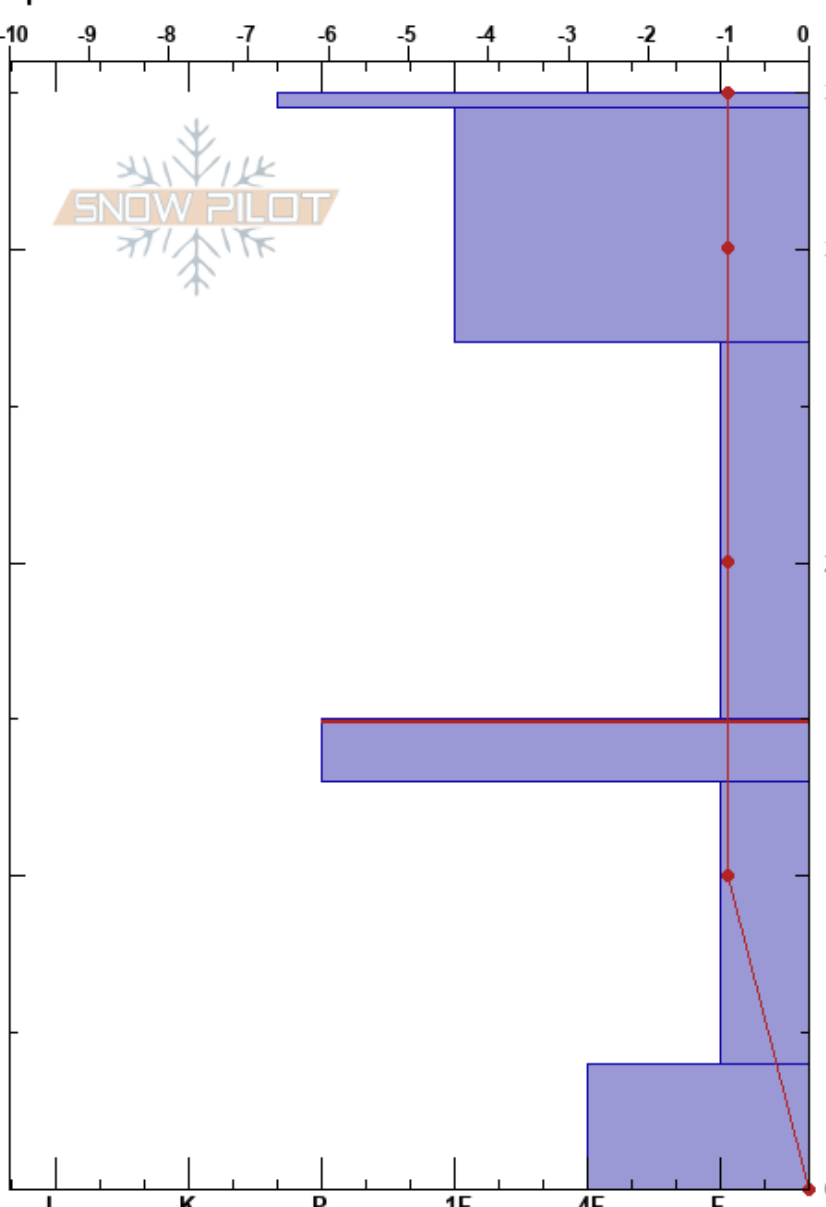

S. Facing Glory Bowl
 Teton Range
 WY
Elevation: 9807 ft
Aspect: SE
Specifics:

Lisa Van Sciver
 11/06/2019 - 12:02am
Co-ord: 43.51304N, -110.94589W
Slope Angle: 25°
Wind Loading: previous

Stability:
Air Temperature: 34°C
Sky Cover: FEW
Precipitation: NO
Wind: SW Calm

HS:35
PF:30
 15-13cm:Problematic layer

Form	Crystal		Moisture	ρ kg/m ³	Stability tests & Layer comments
	Size	Moisture			
-					
•	0.5-1	M			
⊖	0.5-1				
⊙⊙					
⊖ (^)	1-2(3)				
⊖	1-2	M			

Notes: On solar aspects, the snow was becoming wet about 1 to 6 inches below the surface depending on slope angle and aspect.