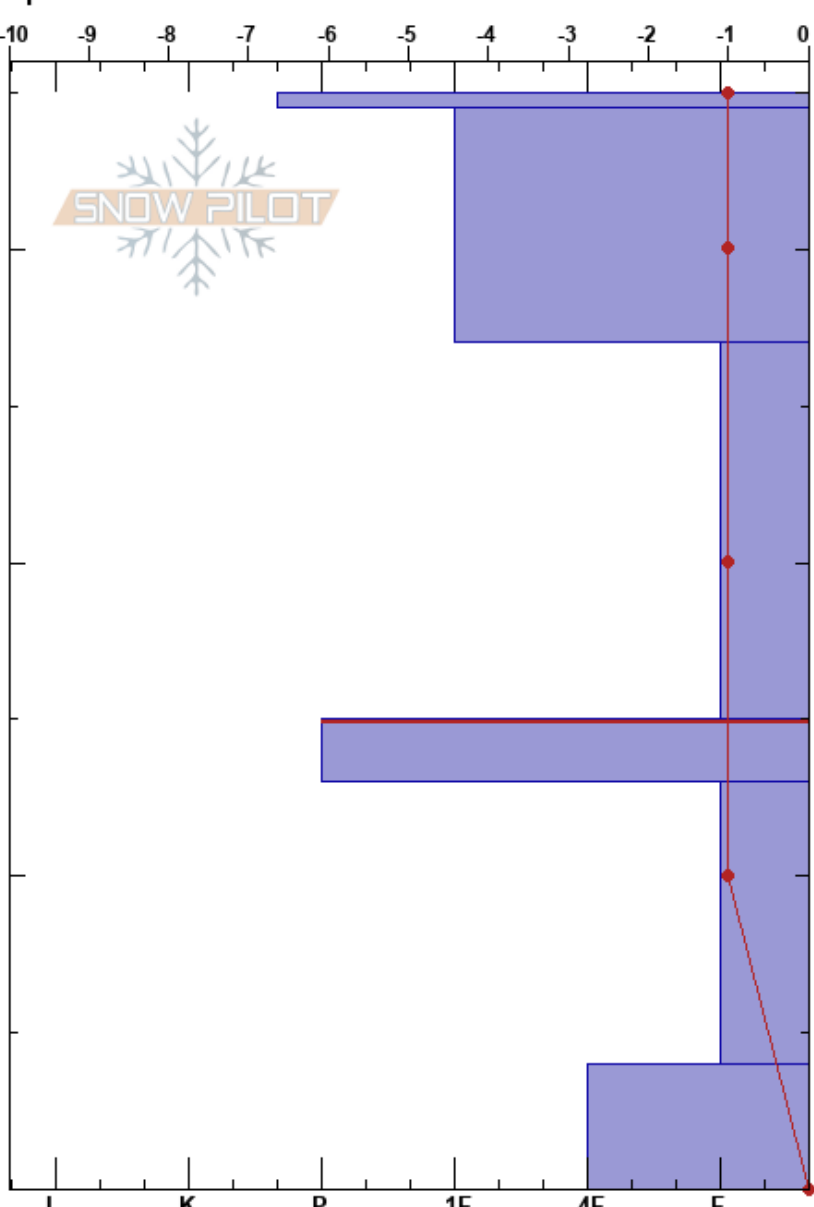

S. Facing Glory Bowl
 Teton Range
 WY
Elevation: 9807 ft
Aspect: SE
Specifics:

Lisa Van Sciver
 11/06/2019 - 12:02am
Co-ord: 43.51304N, -110.94589W
Slope Angle: 25°
Wind Loading: previous

Stability:
Air Temperature: 34°C
Sky Cover: FEW
Precipitation: NO
Wind: SW Calm

HS:35
PF:30
 15-13cm:Problematic layer

Form	Crystal		ρ kg/m³	Stability tests & Layer comments
	Size	Moisture		
-				
•	0.5-1	M		
⊖	0.5-1			
⊖⊖				
⊖ (^)	1-2(3)			
⊖	1-2	M		

Notes: On solar aspects, the snow was becoming wet about 1 to 6 inches below the surface depending on slope angle and aspect.