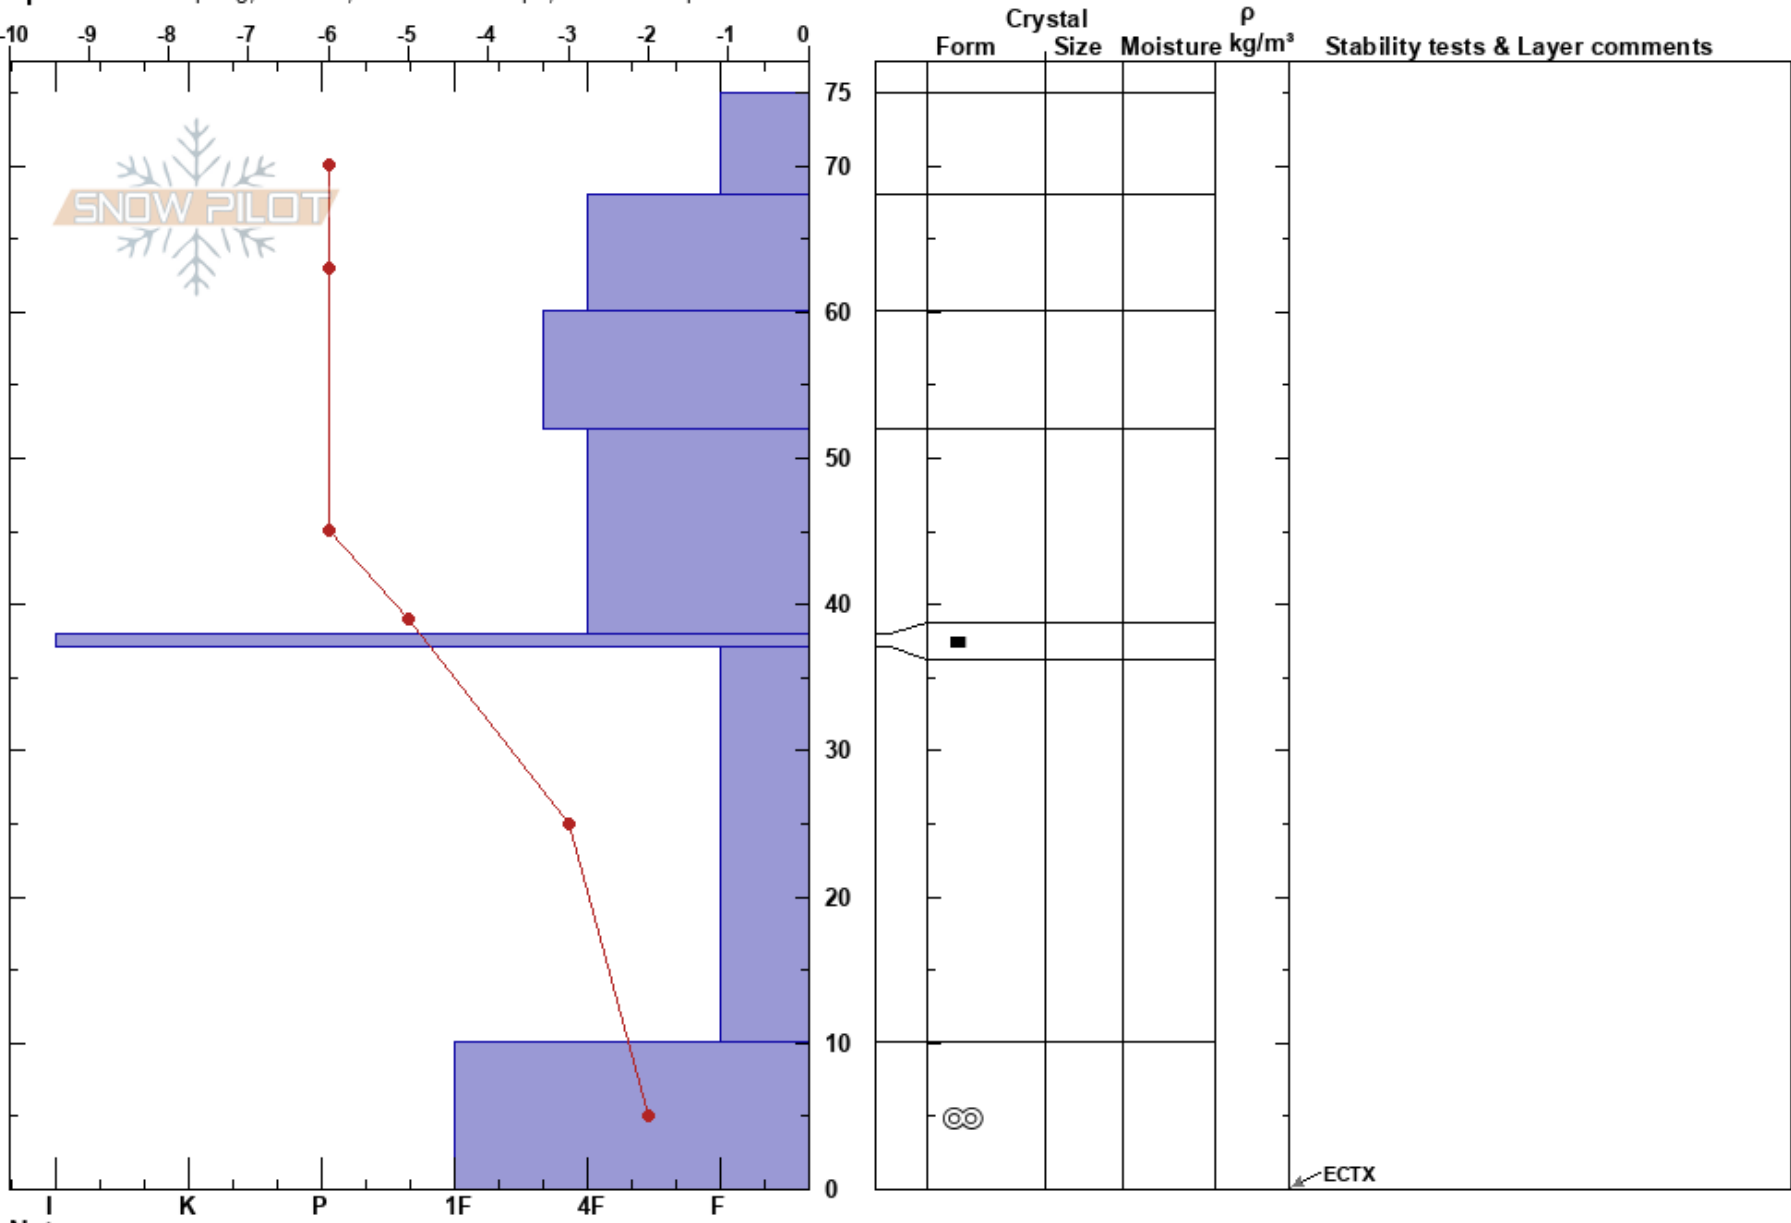

Beehive West Ridge
Gallatin Range-N
MT
Elevation: 9050 ft
Aspect: 60°
Specifics: Collapsing, localized; Ski tracks on slope; We skied slope

Cole Oshiro-Leavitt
11/03/2019 - 9:55am
Co-ord: 45.33678N, -111.39688W
Slope Angle: 20°
Wind Loading: previous

Stability: Good HS:75 Layer Notes:
Air Temperature: -2°C PF:20 37-10cm: Problematic layer
Sky Cover: BKN
Precipitation: NO
Wind: N Light Breeze

Notes: Significant wind scouring just south of pit location.